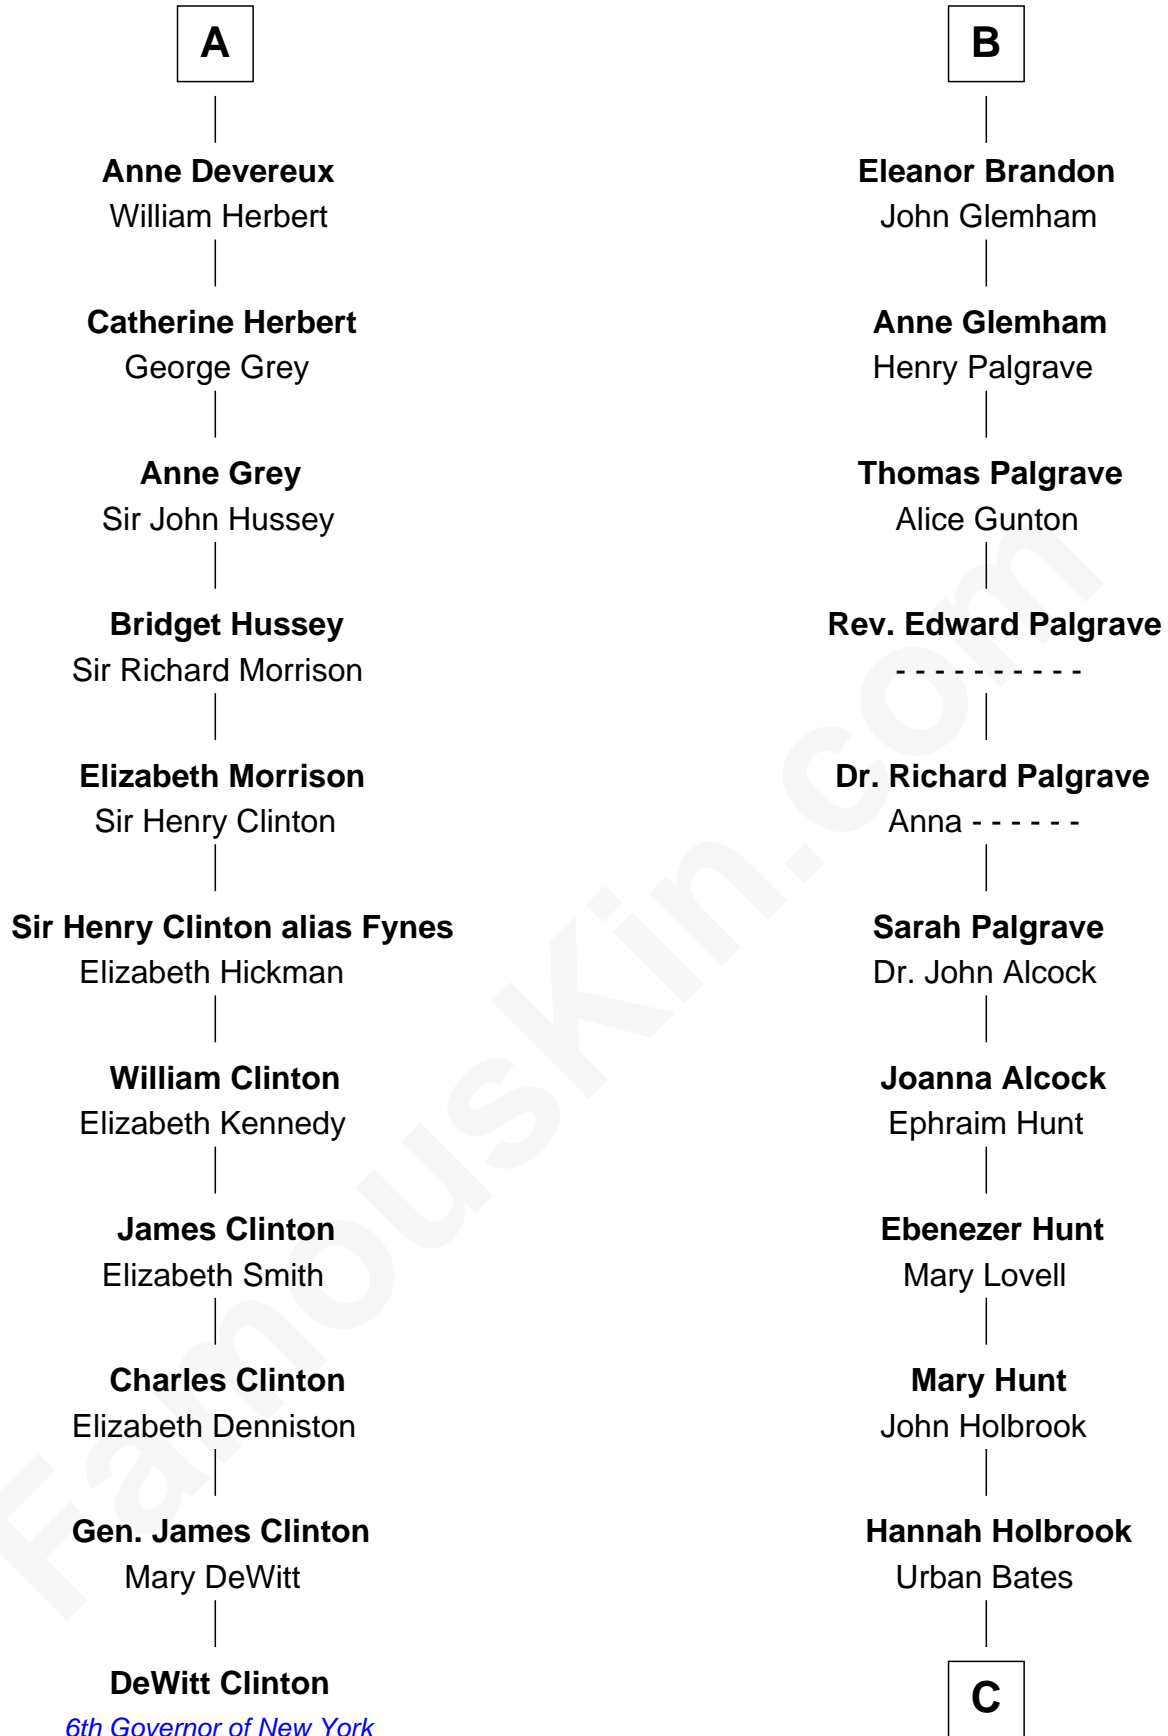

FamousKin.com

Relationship Chart of

DeWitt Clinton

6th Governor of New York

17th cousin 2 times removed of

William Marsh Rice
 Founder of Rice University

Sir Humphrey de Bohun
 Eleanor de Braiose

C

|
Sarah Bates

David Rice

|
David Rice

Patty Hall

|
William Marsh Rice

Founder of Rice University

FamousKin.com