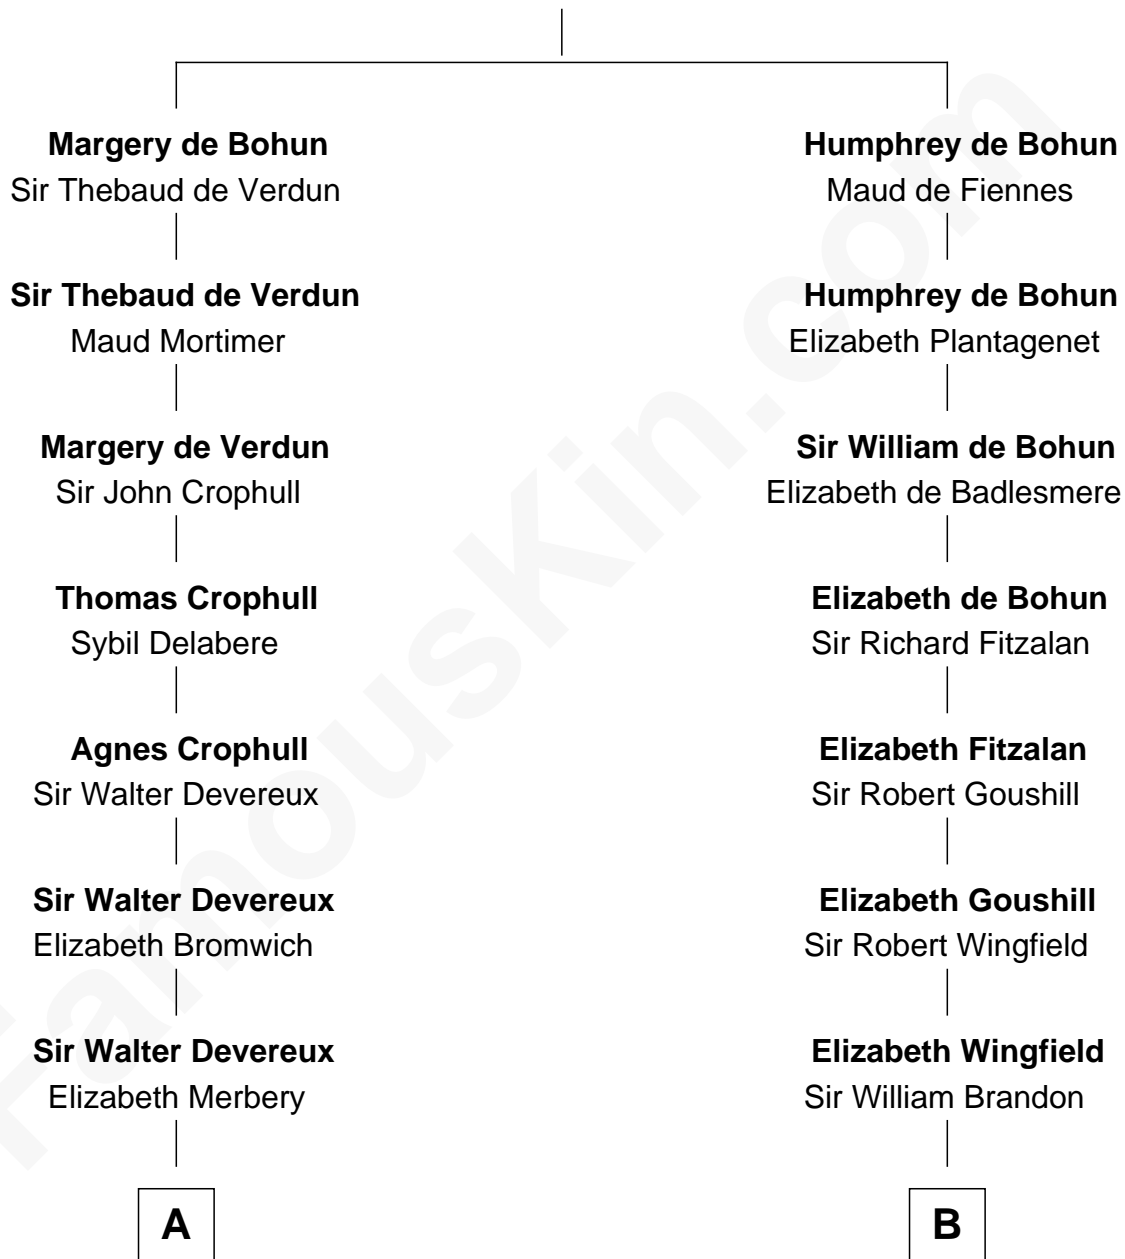

FamousKin.com

Relationship Chart of

DeWitt Clinton

6th Governor of New York

17th cousin 2 times removed of

William Marsh Rice
 Founder of Rice University

Sir Humphrey de Bohun
 Eleanor de Braiose

C

|
Sarah Bates

David Rice

|
David Rice

Patty Hall

|
William Marsh Rice

Founder of Rice University

FamousKin.com