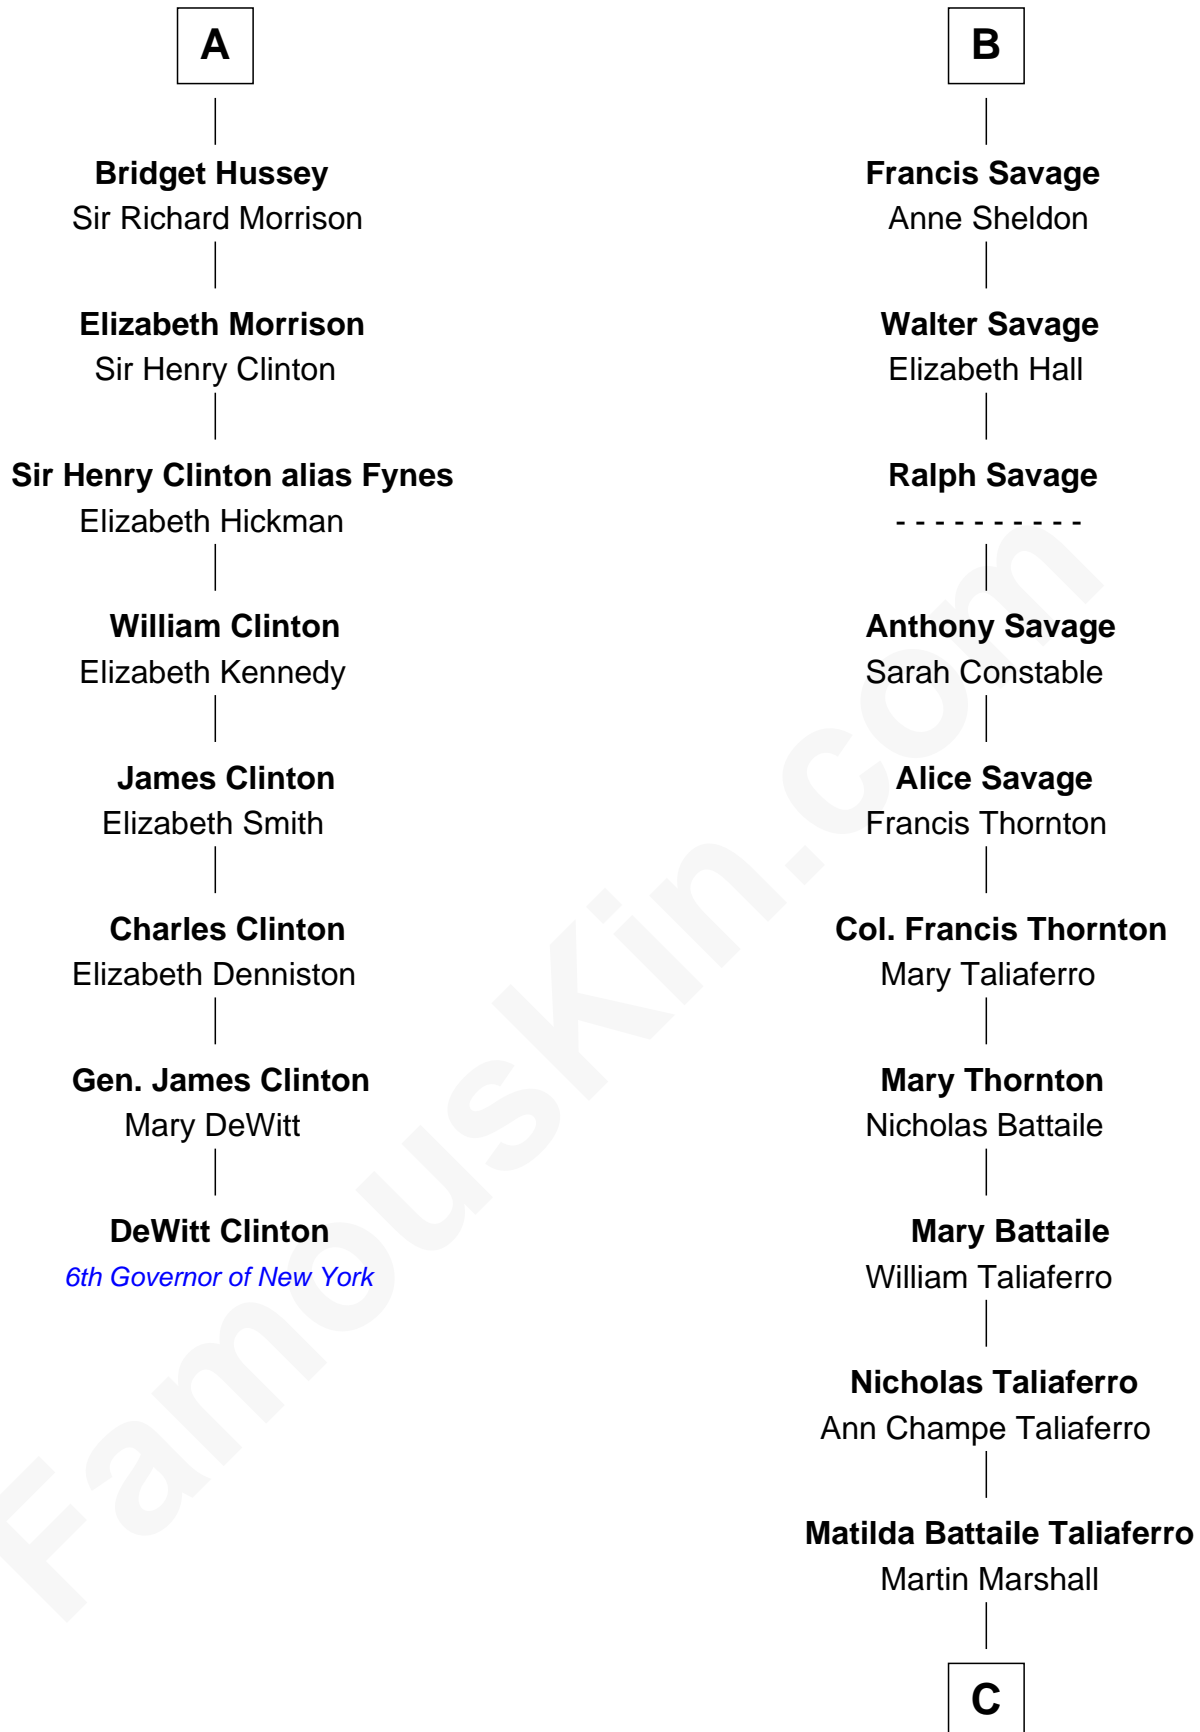

FamousKin.com Relationship Chart of

DeWitt Clinton

6th Governor of New York

14th cousin 5 times removed of

General George C. Marshall

Author of "The Marshall Plan"

Henry Plantagenet
Maud de Chaworth

Henry of Lancaster
Isabella de Beaumont

Blanche of Lancaster
John of Gaunt

Elizabeth of Lancaster
John de Holand

Constance de Holand
Sir John Grey

Sir Edmund Grey
Katherine Percy

George Grey
Catherine Herbert

Anne Grey
Sir John Hussey

A

Eleanor Plantagenet
Richard Fitzalan

Sir Richard Fitzalan
Elizabeth de Bohun

Elizabeth Fitzalan
Sir Robert Goushill

Joan Goushill
Sir Thomas Stanley

Katherine Stanley
Sir John Savage

Sir Christopher Savage
Anne Stanley

Sir Christopher Savage
Anne Lygon

B

C

|
William Champe Marshall

Susan Myers

|
George Catlett Marshall

Laura Emily Bradford

|
General George C. Marshall

U.S. Army - World War II