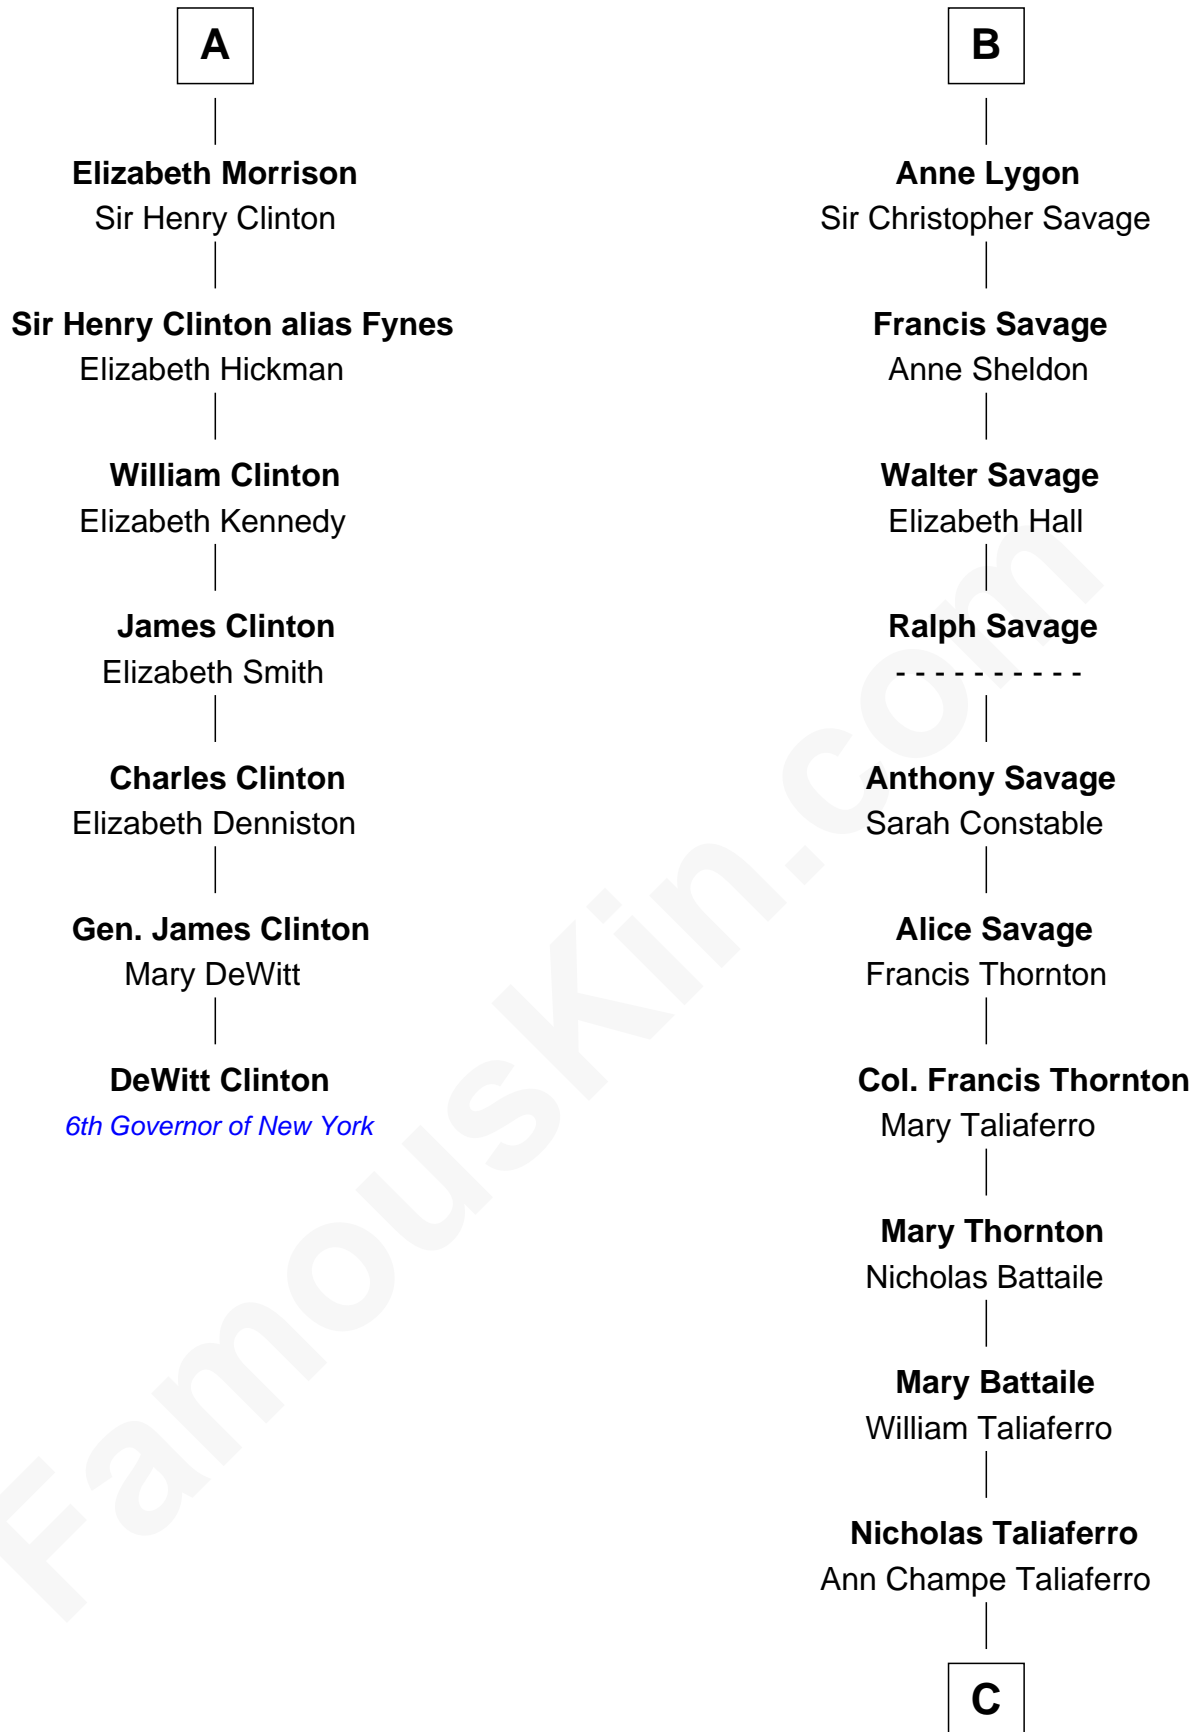

## Relationship Chart of

### DeWitt Clinton

6th Governor of New York

13th cousin 7 times removed of

### General George C. Marshall

Author of "The Marshall Plan"

**C**

**Matilda Battaile Taliaferro**

Martin Marshall

**William Champe Marshall**

Susan Myers

**George Catlett Marshall**