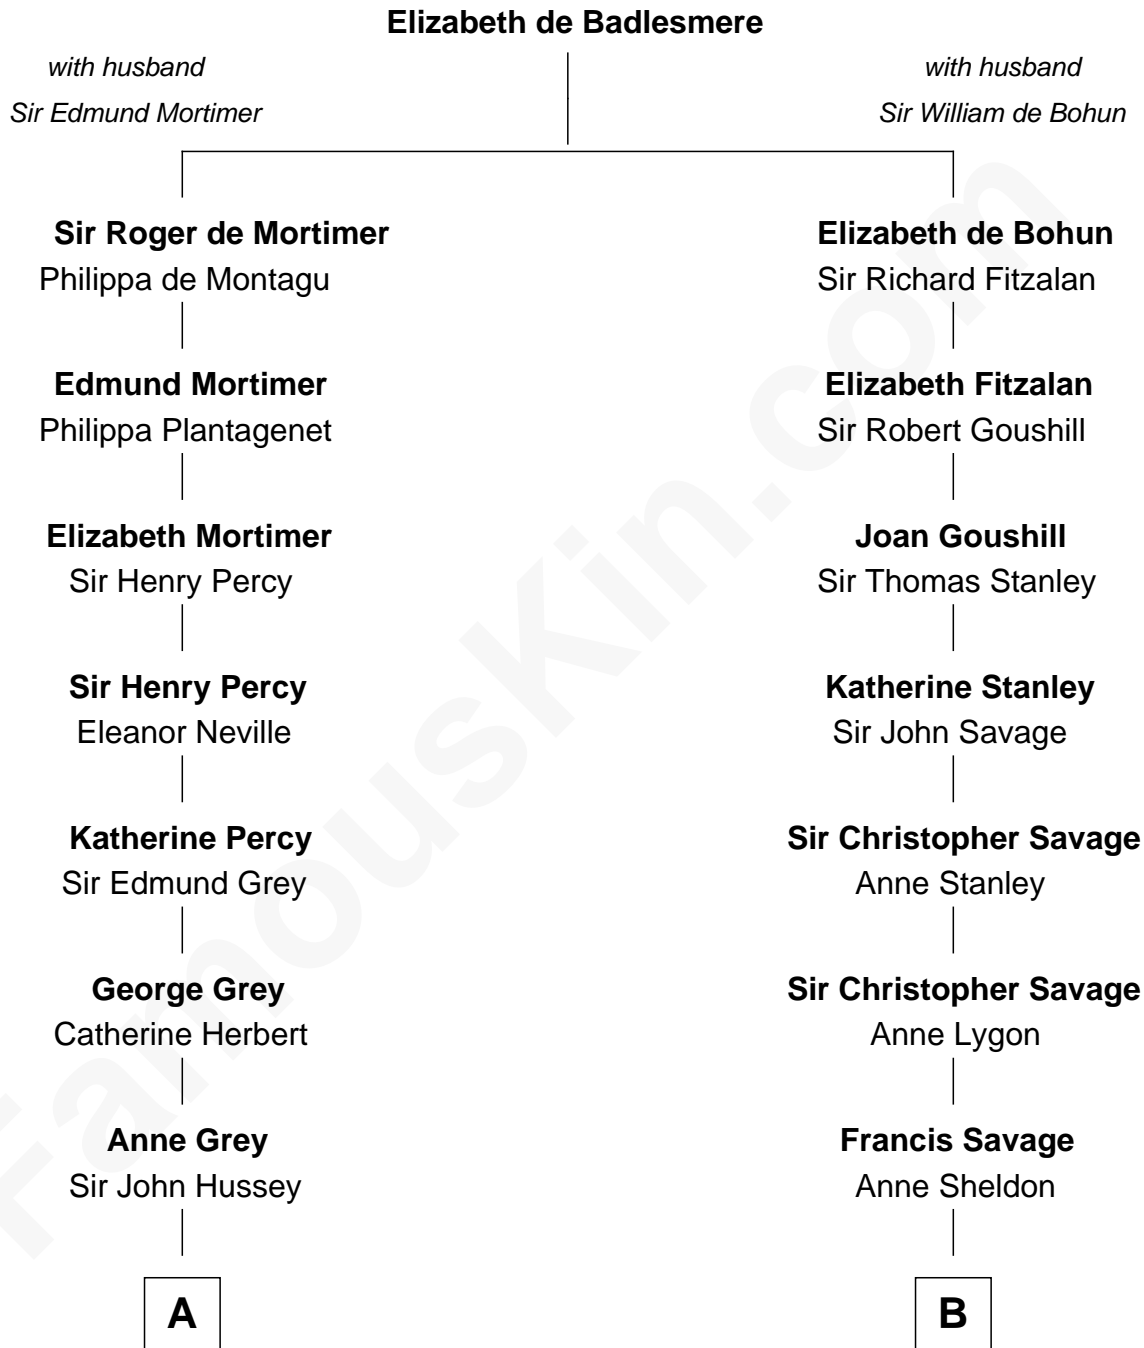

FamousKin.com

Relationship Chart of

DeWitt Clinton

6th Governor of New York

14th cousin 4 times removed of

General George C. Marshall

Author of "The Marshall Plan"

C

George Catlett Marshall

Laura Emily Bradford

General George C. Marshall

U.S. Army - World War II

FamousKin.com