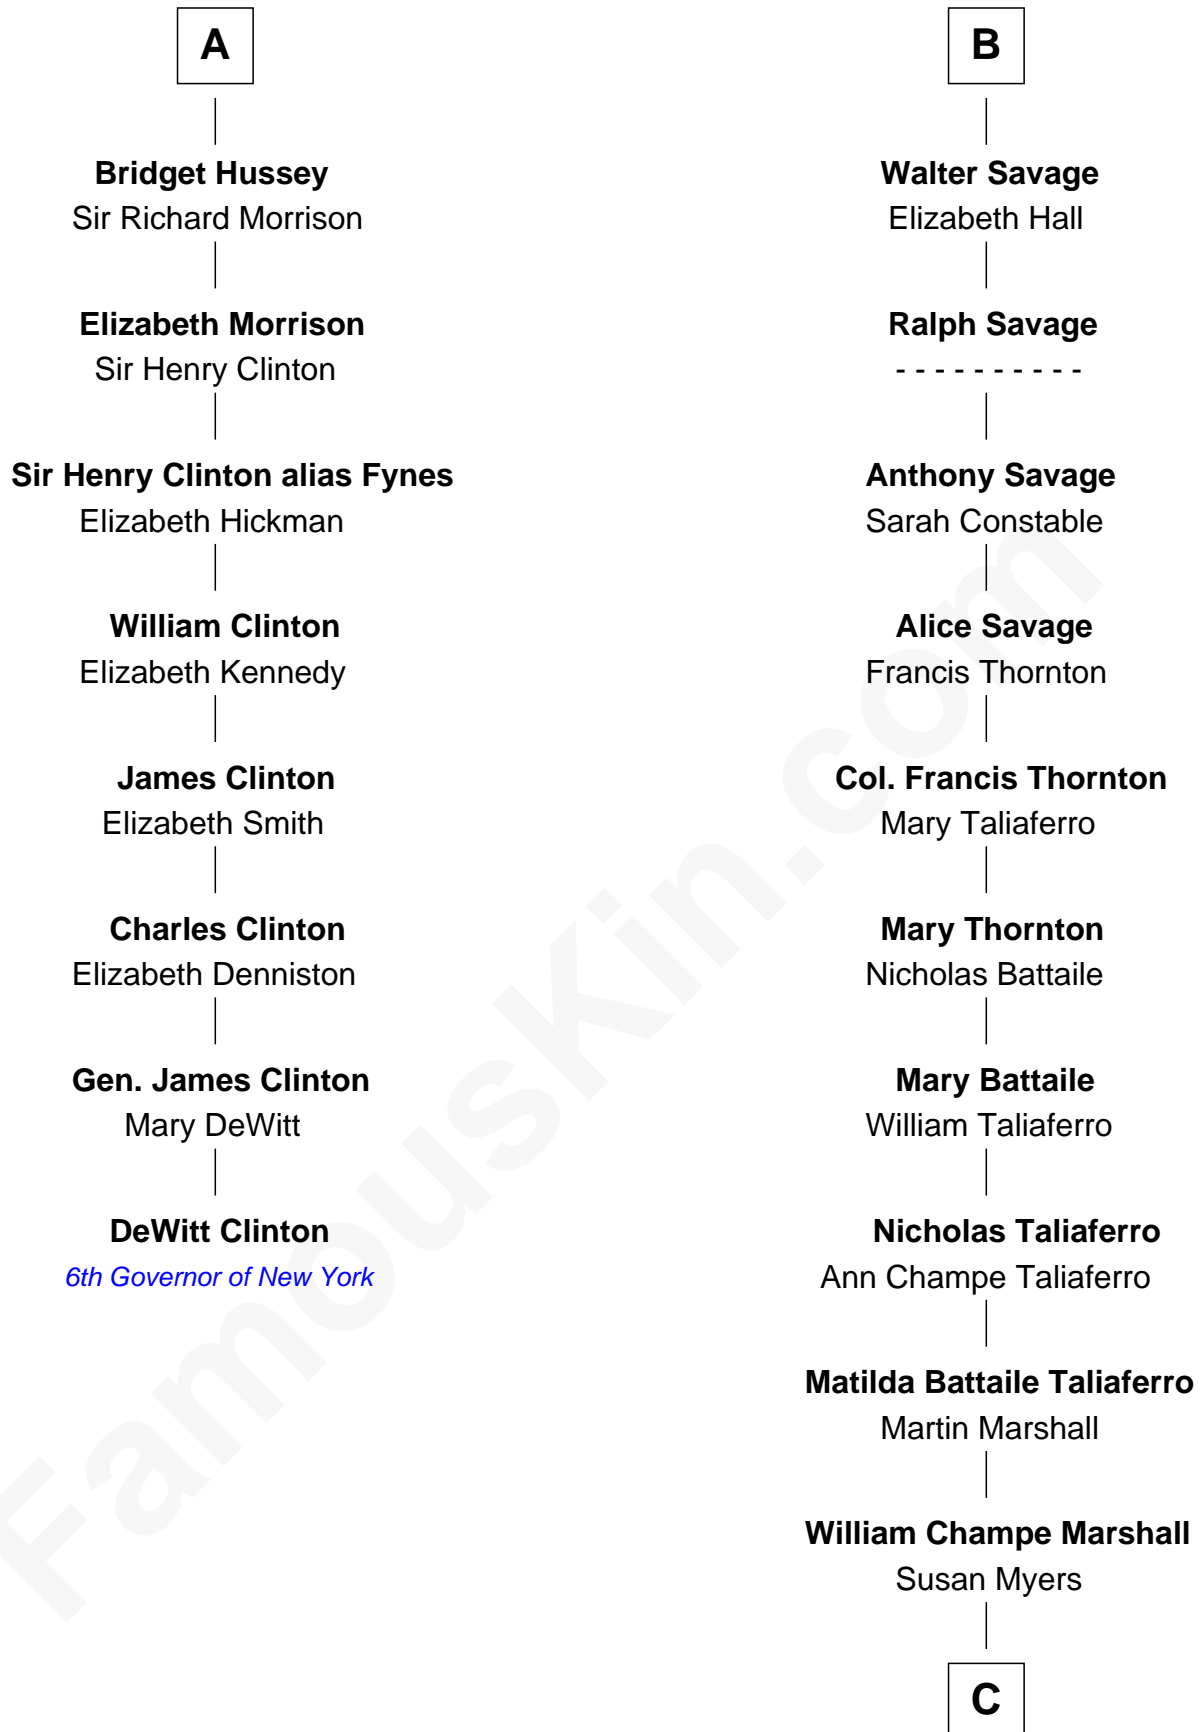

FamousKin.com

Relationship Chart of

DeWitt Clinton

6th Governor of New York

14th cousin 4 times removed of

General George C. Marshall

Author of "The Marshall Plan"

C

George Catlett Marshall

Laura Emily Bradford

General George C. Marshall

U.S. Army - World War II

FamousKin.com