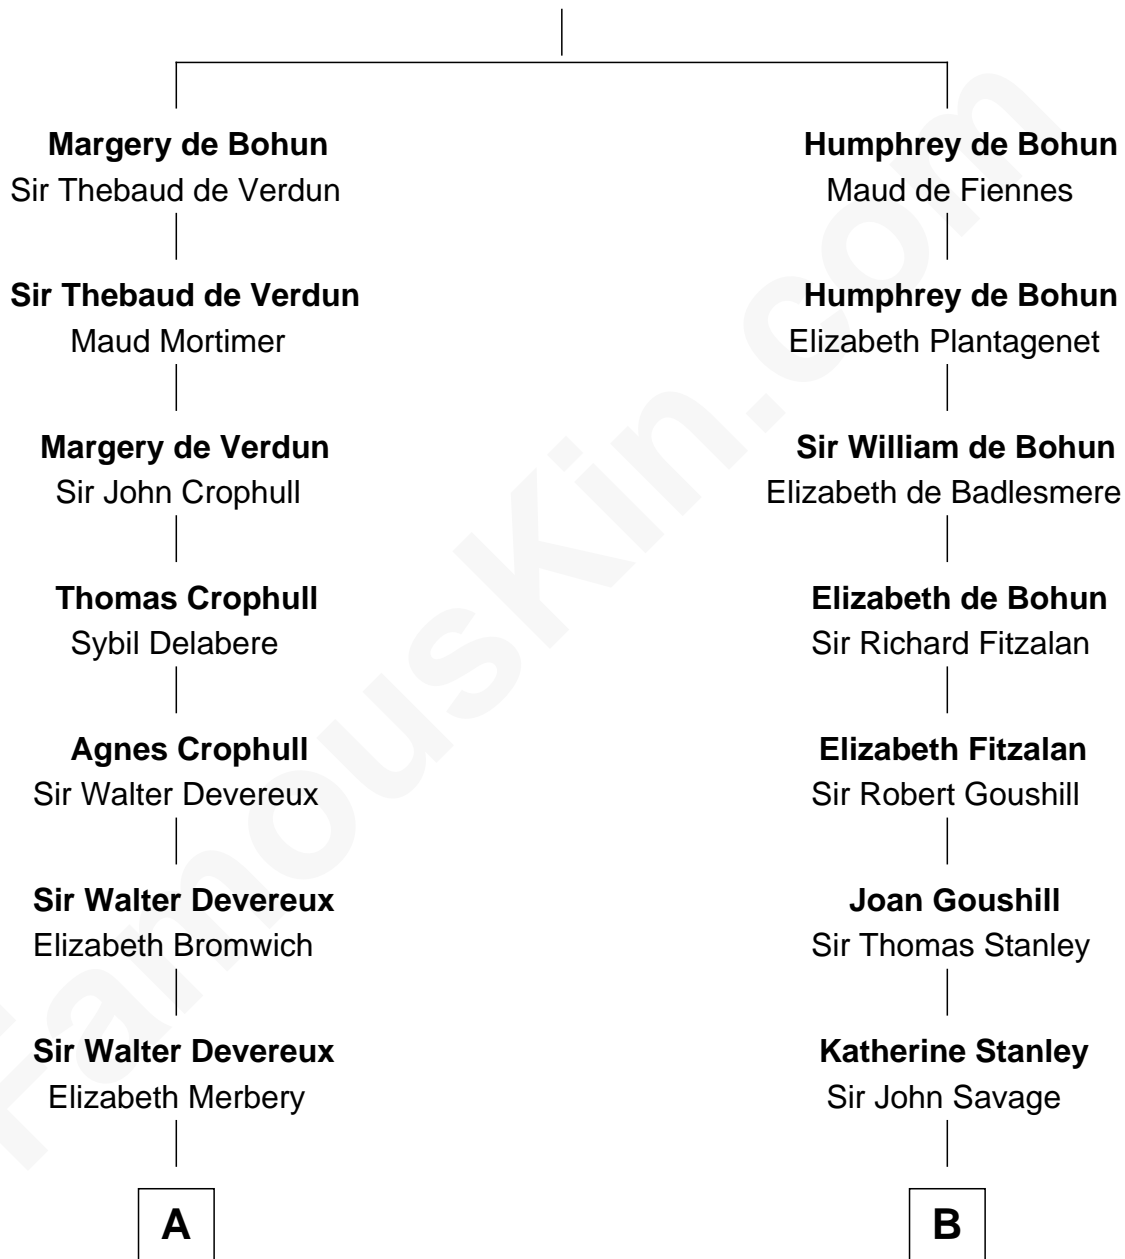

## Relationship Chart of

### DeWitt Clinton

6th Governor of New York

17th cousin 4 times removed of

### General George C. Marshall

Author of "The Marshall Plan"

**Sir Humphrey de Bohun**

Eleanor de Braiose

**C**

**Nicholas Taliaferro**

Ann Champe Taliaferro

**Matilda Battaile Taliaferro**