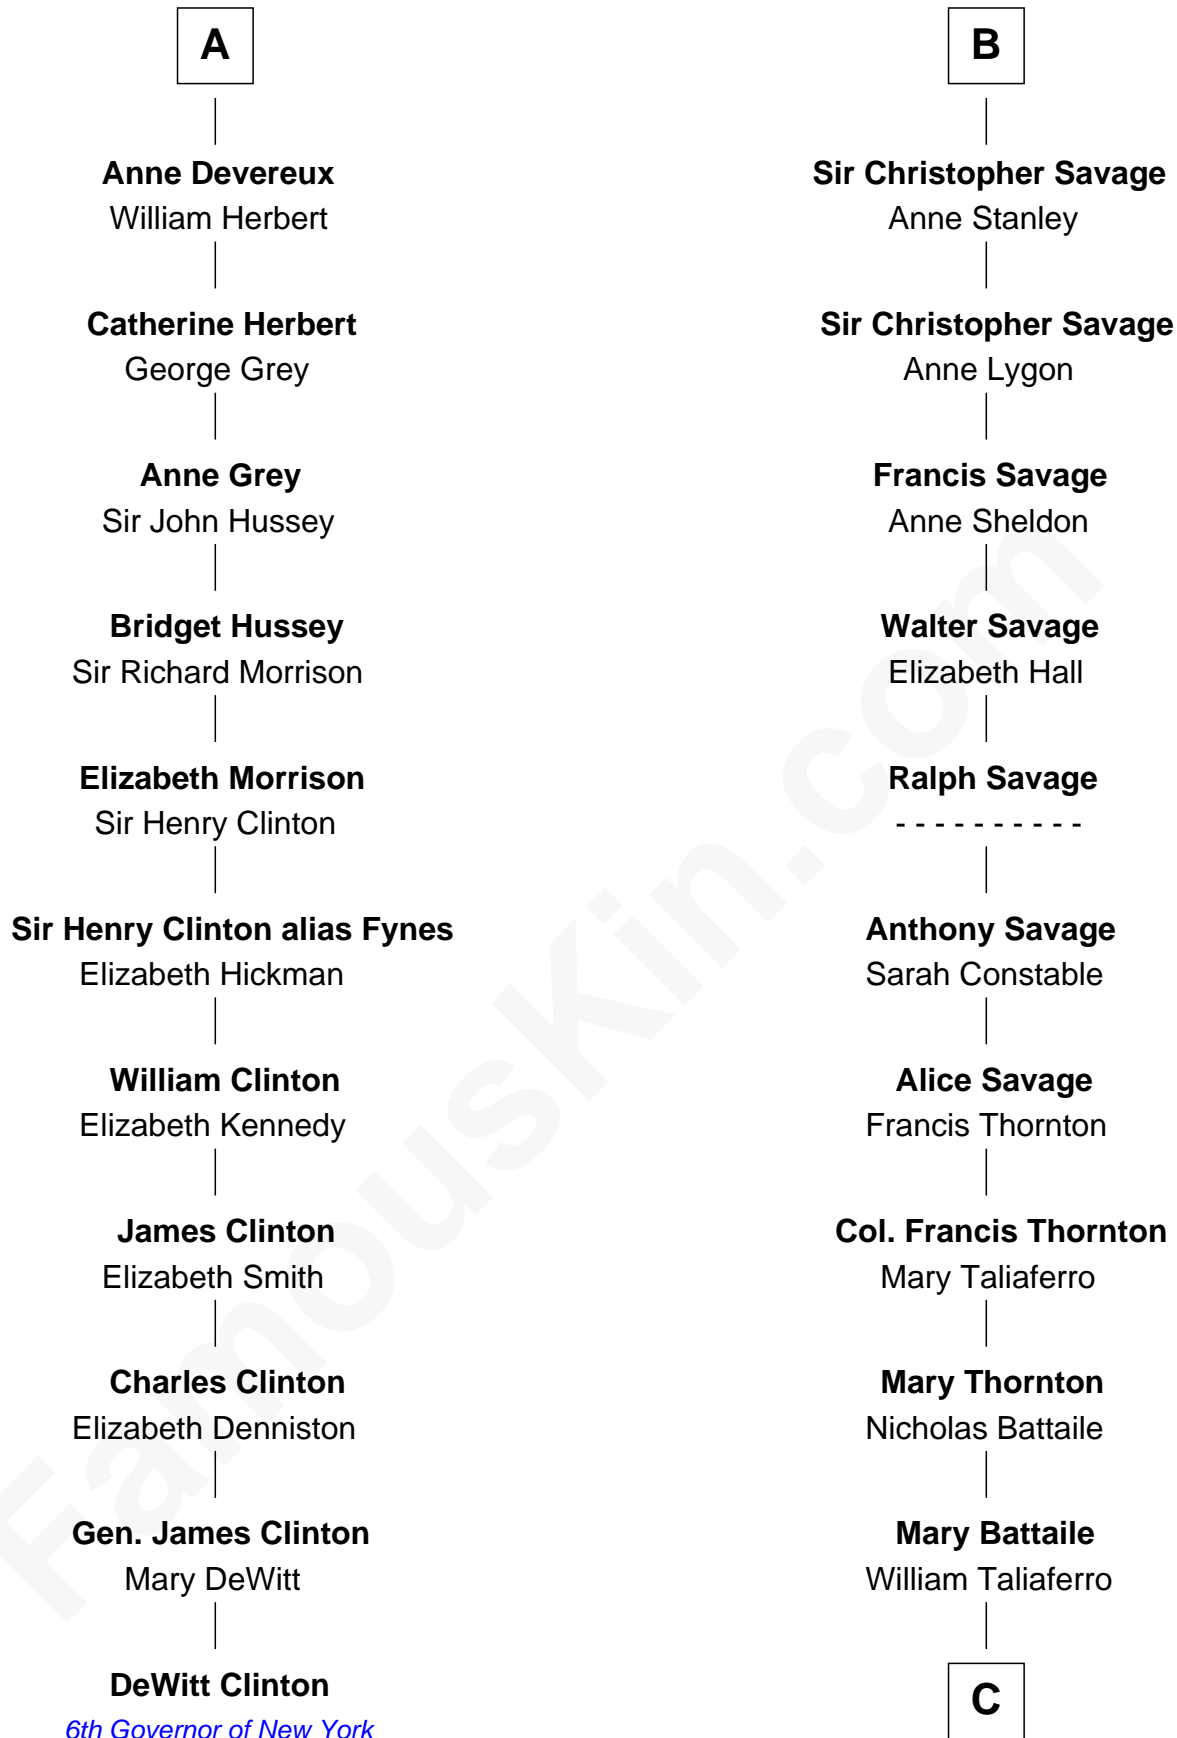

### DeWitt Clinton

6th Governor of New York

17th cousin 4 times removed of

### General George C. Marshall

Author of "The Marshall Plan"

**Sir Humphrey de Bohun**

Eleanor de Braiose

**C**

**Nicholas Taliaferro**

Ann Champe Taliaferro

**Matilda Battaile Taliaferro**

Martin Marshall

**William Champe Marshall**

Susan Myers

**George Catlett Marshall**

Laura Emily Bradford

**General George C. Marshall**

*U.S. Army - World War II*

FamousKin.com