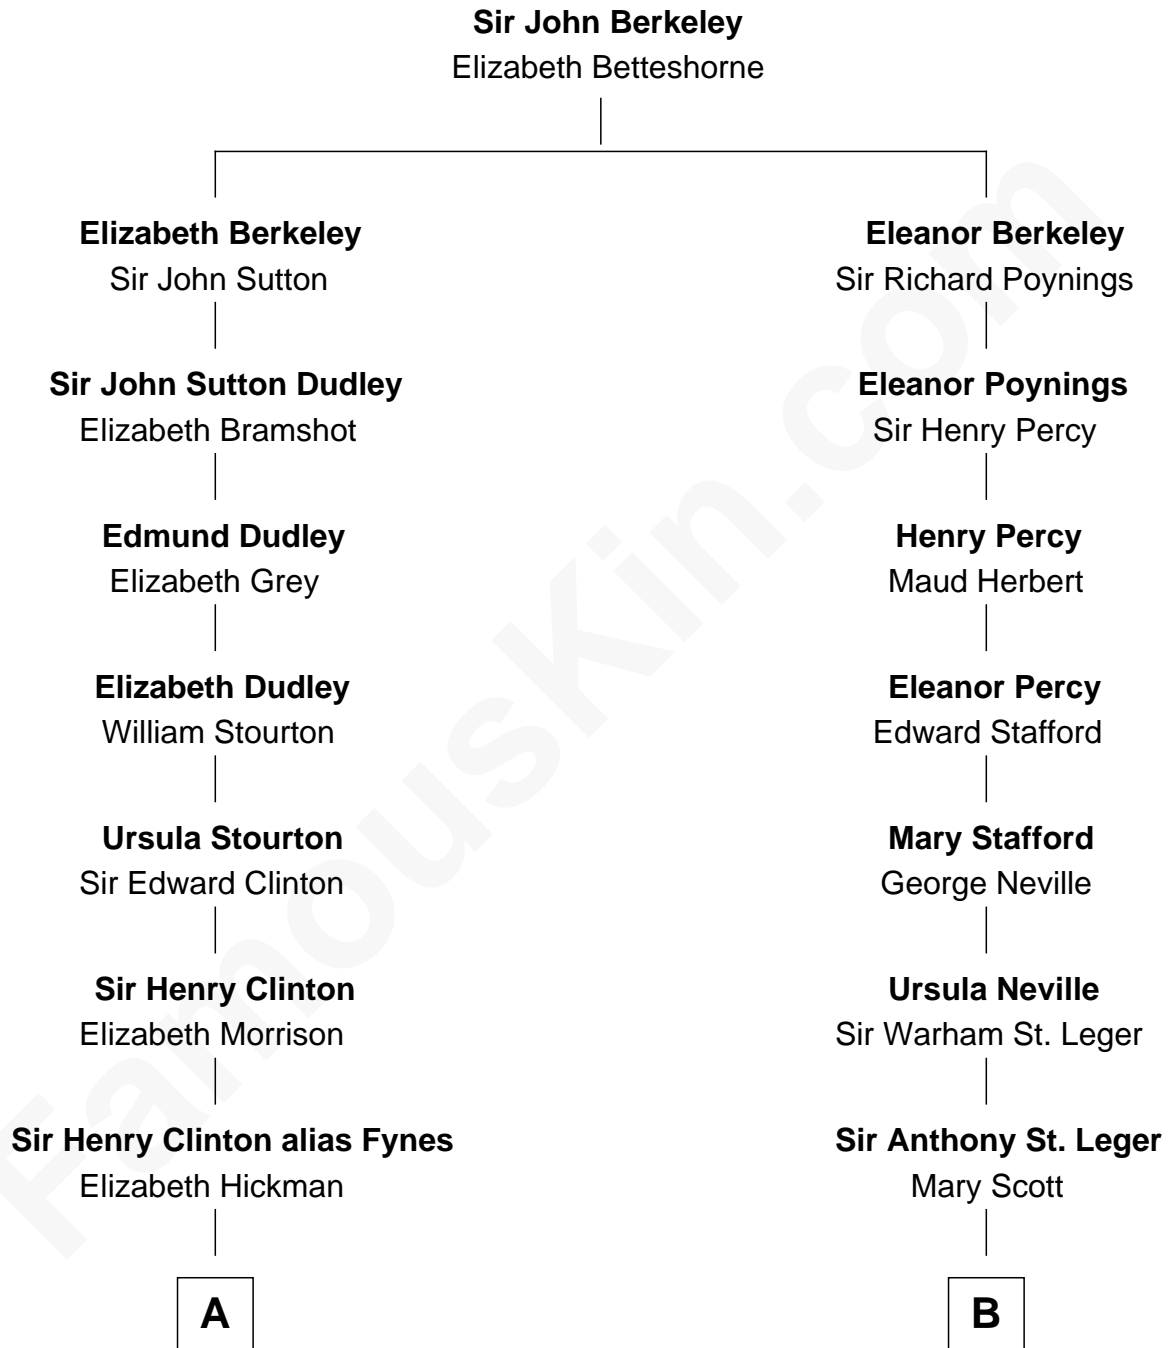

FamousKin.com Relationship Chart of

DeWitt Clinton

6th Governor of New York

11th cousin 6 times removed of

Harry F. Byrd

50th Governor of Virginia

A

William Clinton
Elizabeth Kennedy

James Clinton
Elizabeth Smith

Charles Clinton
Elizabeth Denniston

Gen. James Clinton
Mary DeWitt

DeWitt Clinton
6th Governor of New York

B

Sir Warham St. Leger
Mary Hayward

Ursula St. Leger
Daniel Horsemanden

Col. Warham Horsemanden
Susanna Beeching

Mary Horsemanden
William Byrd

William Byrd
Maria Taylor

William Byrd
Elizabeth Hill Carter

Thomas Taylor Byrd
Mary Armistead

Richard Evelyn Byrd
Anne Harrison

Col. William Byrd
Jane Meriwether Rivers