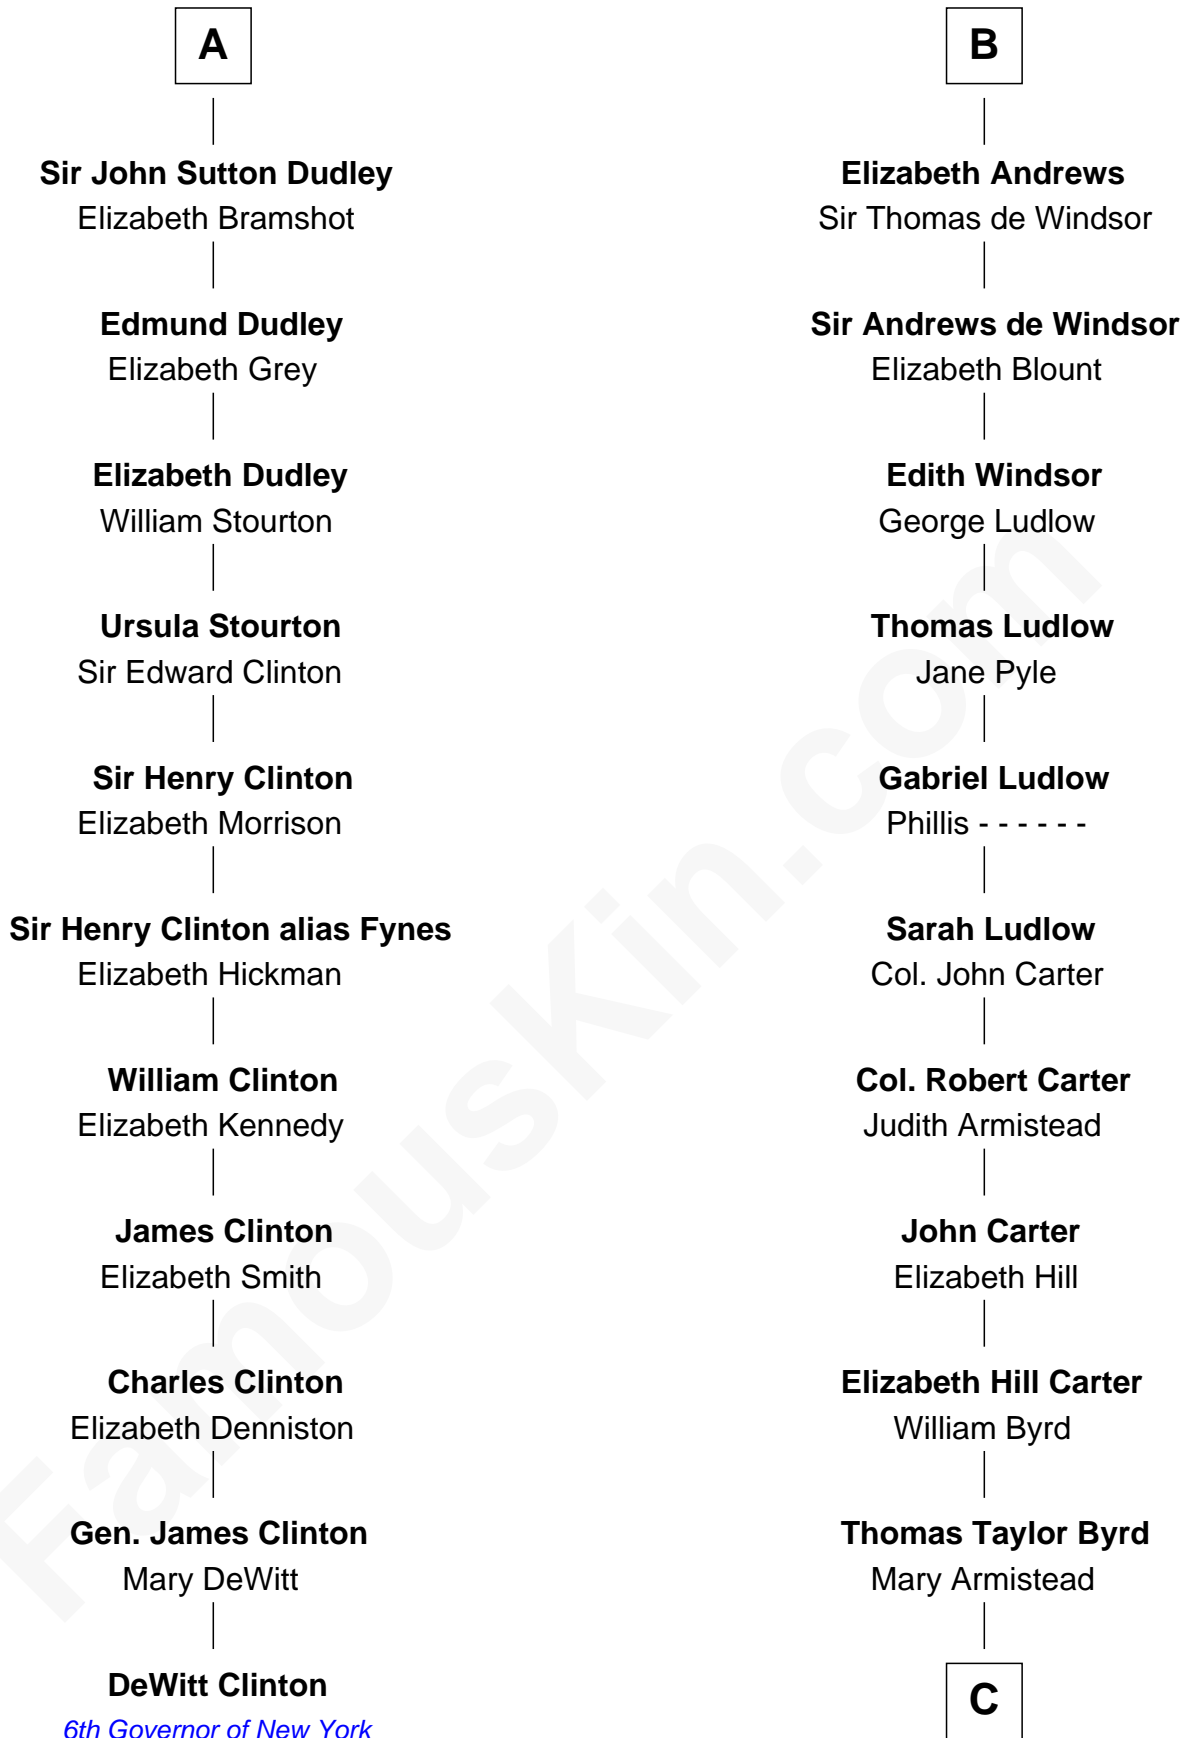

FamousKin.com Relationship Chart of

DeWitt Clinton

6th Governor of New York

17th cousin 3 times removed of

Harry F. Byrd

50th Governor of Virginia

Sir Hugh le Despencer

Aveline Basset

Alice le Despenser

Sir John Sutton

Sir John Sutton

Constance Blount

Sir John Sutton

Elizabeth Berkeley

A

Eleanor le Despencer

Catherine de Beaumont

Elizabeth Luttrell

John Stratton

Elizabeth Stratton

John Andrews

B

C

Richard Evelyn Byrd