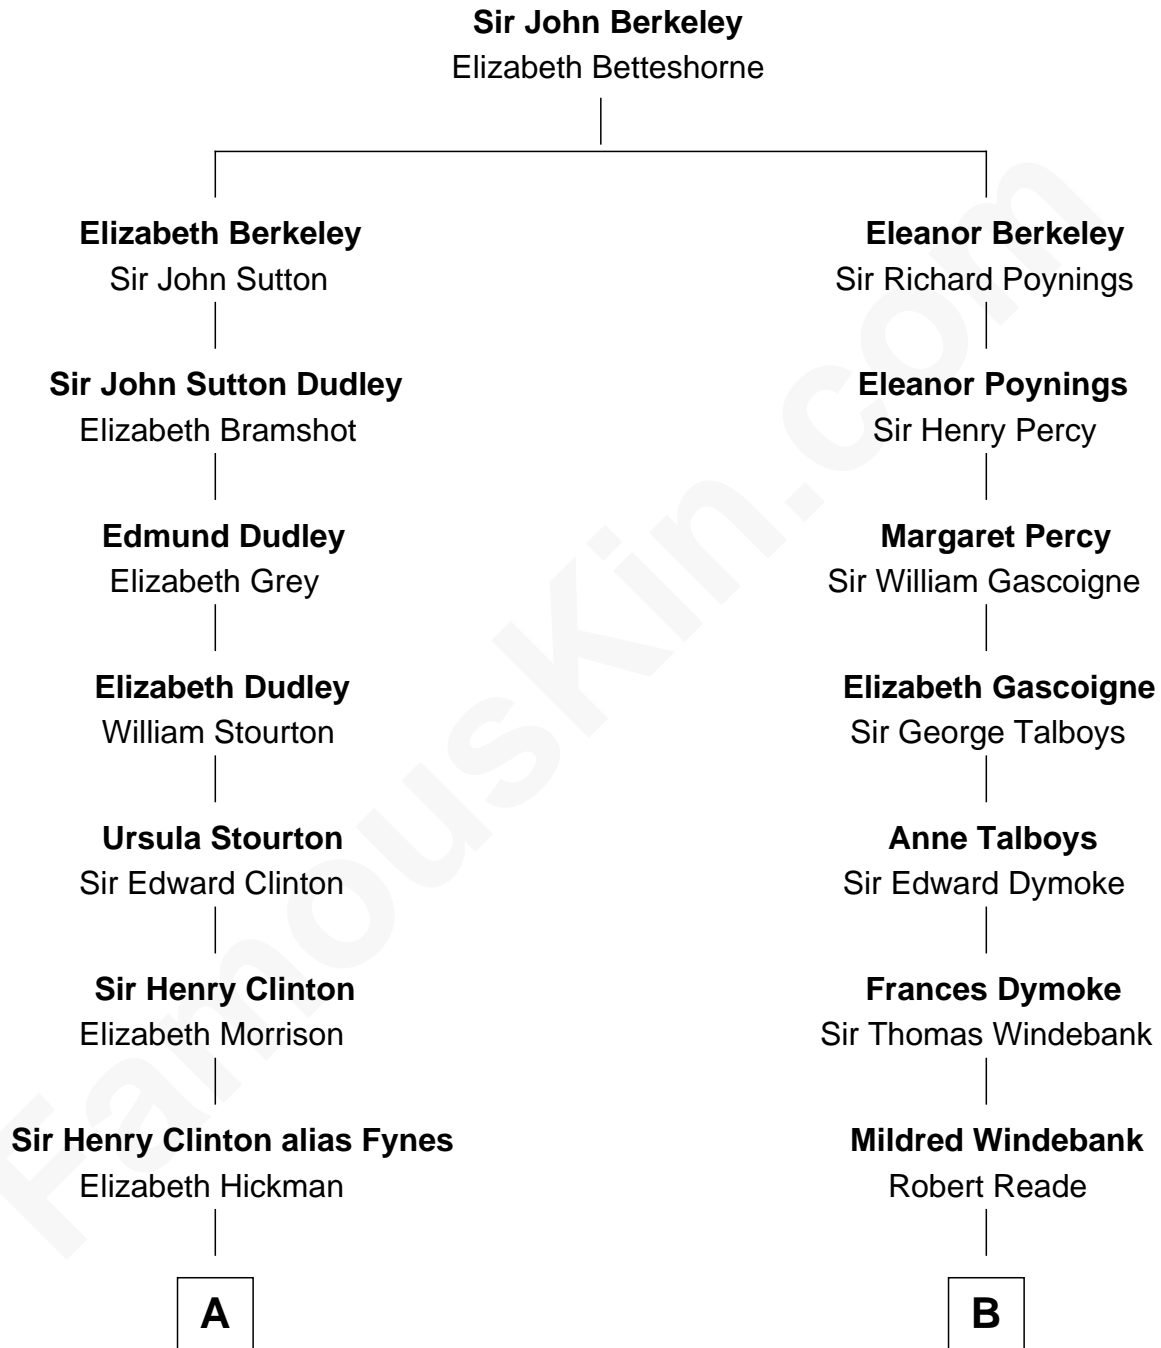

FamousKin.com

Relationship Chart of

DeWitt Clinton

6th Governor of New York

11th cousin 1 time removed of

Meriwether Lewis

Lewis and Clark Expedition

A

William Clinton
Elizabeth Kennedy

James Clinton
Elizabeth Smith

Charles Clinton
Elizabeth Denniston

Gen. James Clinton
Mary DeWitt

DeWitt Clinton
6th Governor of New York

B

Col. George Reade
Elizabeth Martiau

Mildred Reade
Col. Augustine Warner

Elizabeth Warner
Col. John Lewis

Col. Robert Lewis
Jane Meriwether

William Lewis
Lucy Meriwether

Meriwether Lewis
Lewis and Clark Expedition