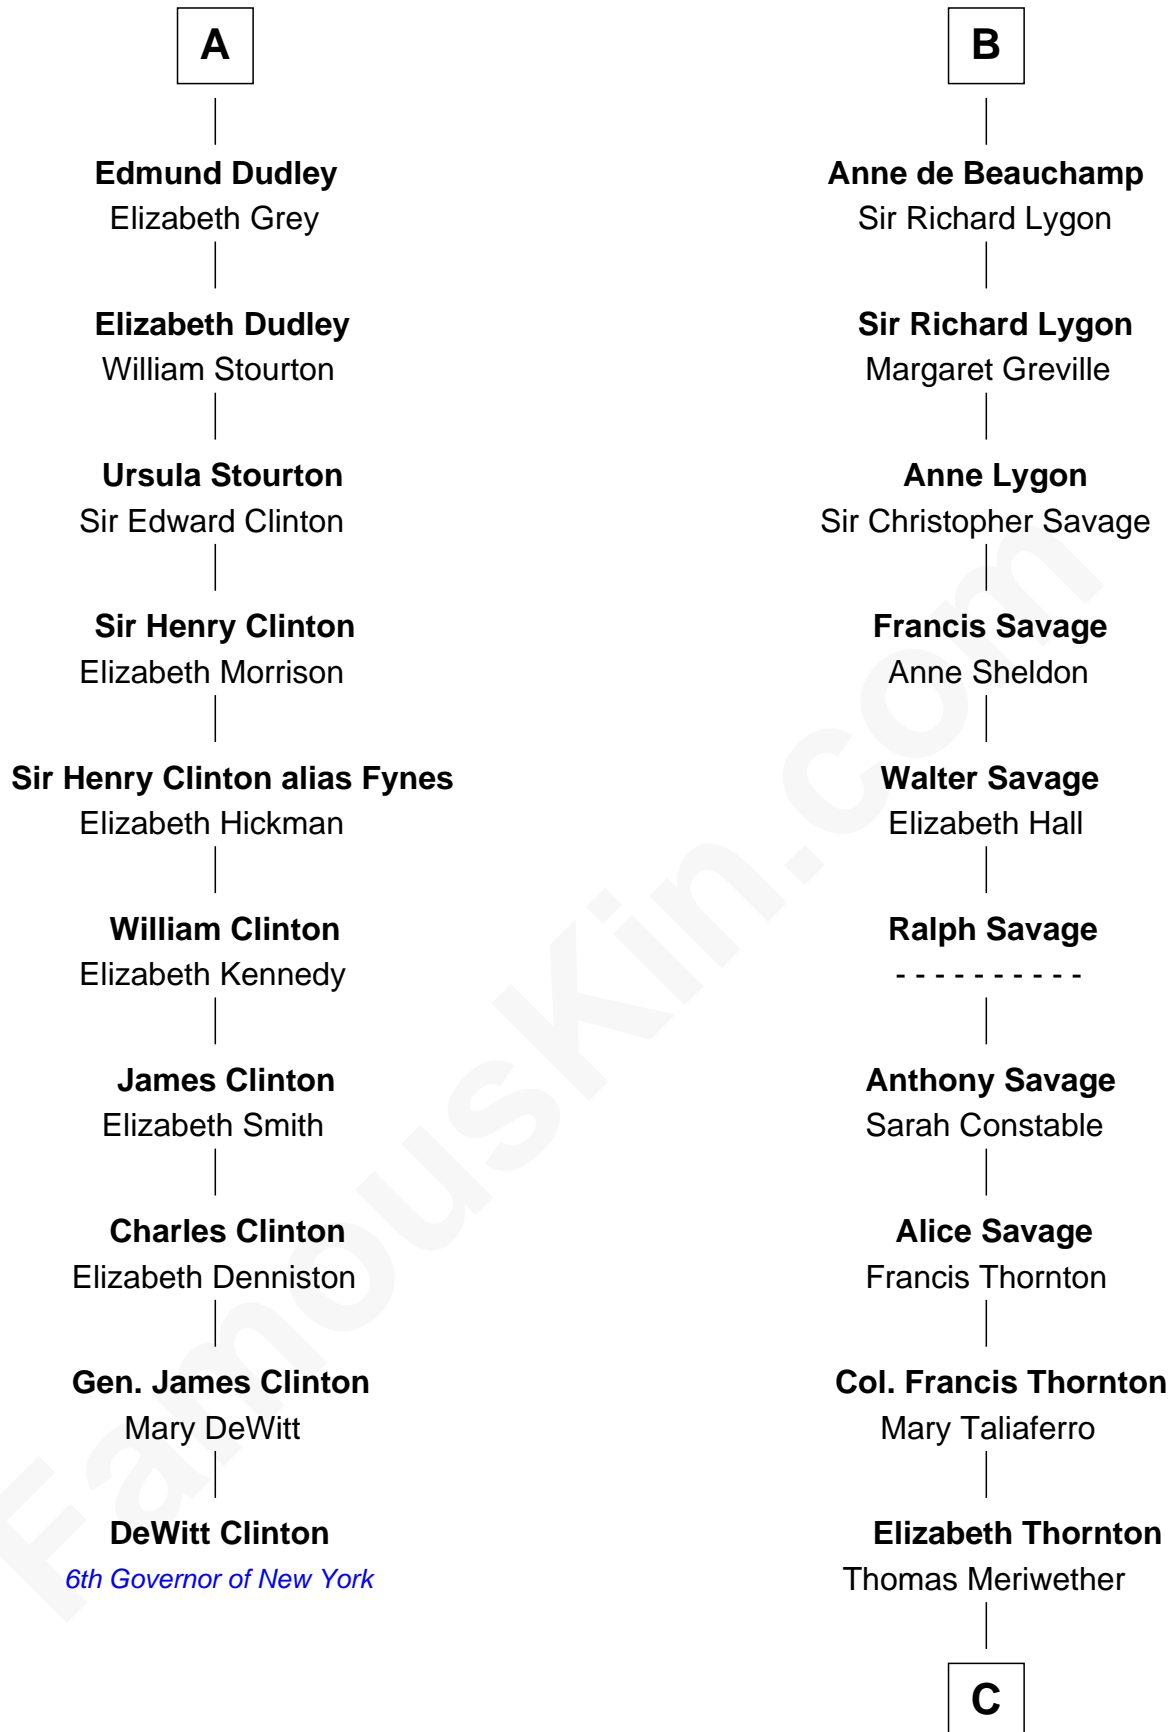

FamousKin.com

Relationship Chart of

DeWitt Clinton

6th Governor of New York

16th cousin 2 times removed of

Meriwether Lewis

Lewis and Clark Expedition

Sir Hugh le Despencer

Hugh le Despencer

Eleanor de Clare

Sir Edward le Despencer

Anne de Ferrers

Edward Despencer

Elizabeth Burghersh

Margaret Despencer

Robert de Ferrers

Sir Edmund Ferrers

Ellen Roche

Margaret Ferrers

John de Beauchamp

Sir Richard de Beauchamp

Elizabeth Stafford

B

C

Lucy Meriwether

William Lewis

Meriwether Lewis

Lewis and Clark Expedition

FamousKin.com