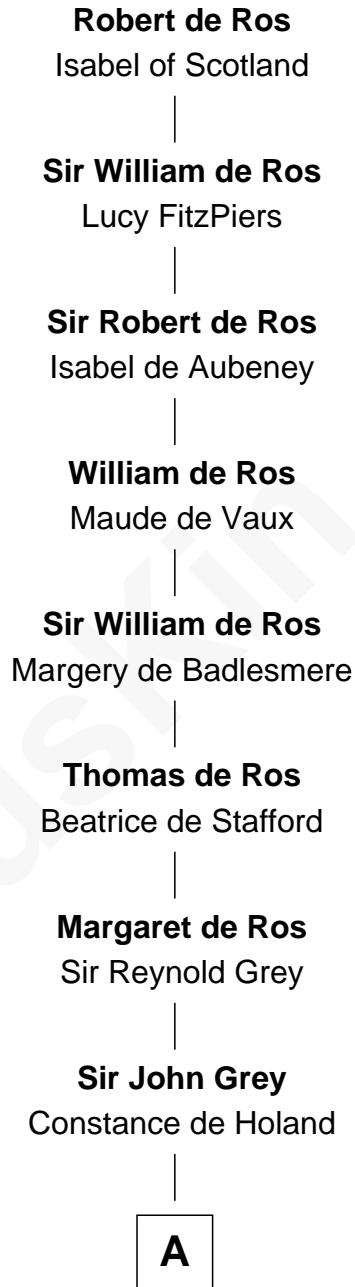

FamousKin.com Relationship Chart of

DeWitt Clinton

6th Governor of New York

16th Great-grandson of

Robert de Ros

Magna Carta Surety

A

—
Sir Edmund Grey

Katherine Percy

—
George Grey

Catherine Herbert

—
Anne Grey

Sir John Hussey

—
Bridget Hussey

Sir Richard Morrison

—
Elizabeth Morrison