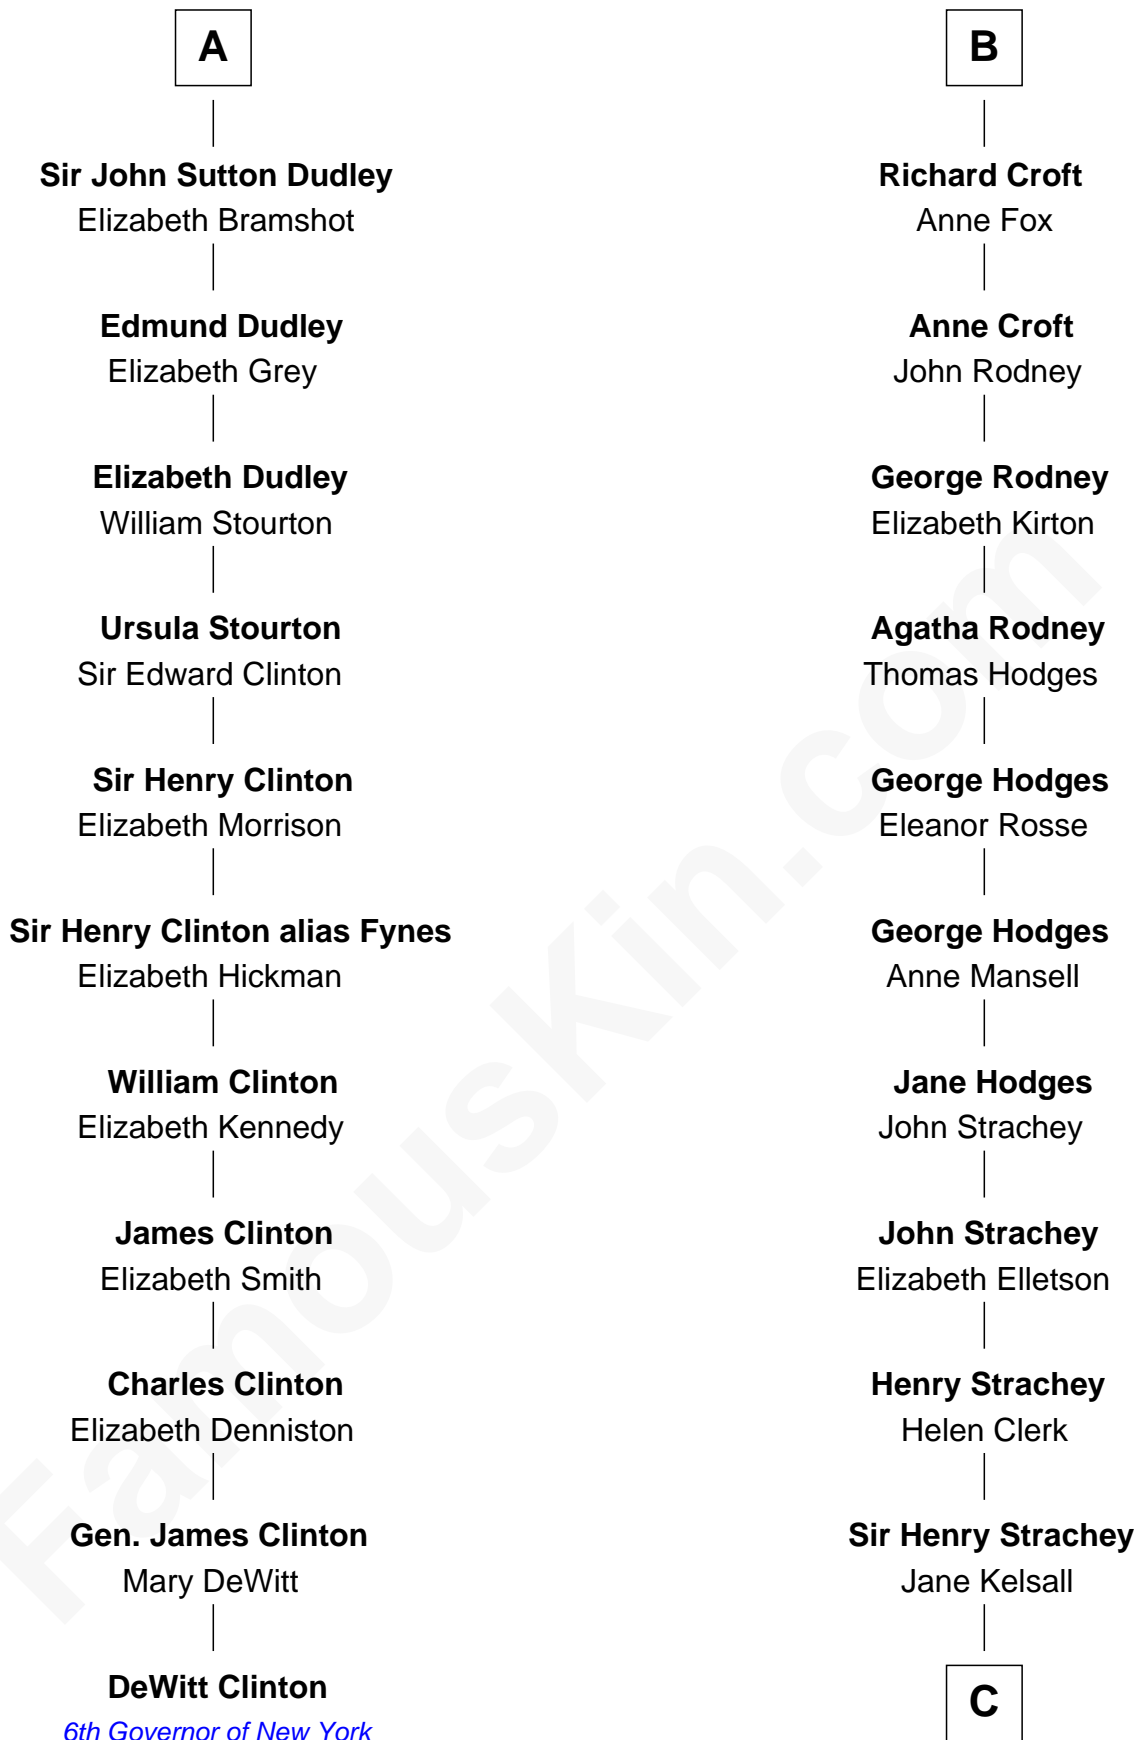

FamousKin.com

Relationship Chart of

DeWitt Clinton

6th Governor of New York

17th cousin 2 times removed of

Lytton Strachey

Author and Co-Founder of Bloomsbury Group

C

Edward Strachey

Julia Woodburn Kirkpatrick

Sir Richard Strachey

Jane Maria Grant

Lytton Strachey

British Author

FamousKin.com