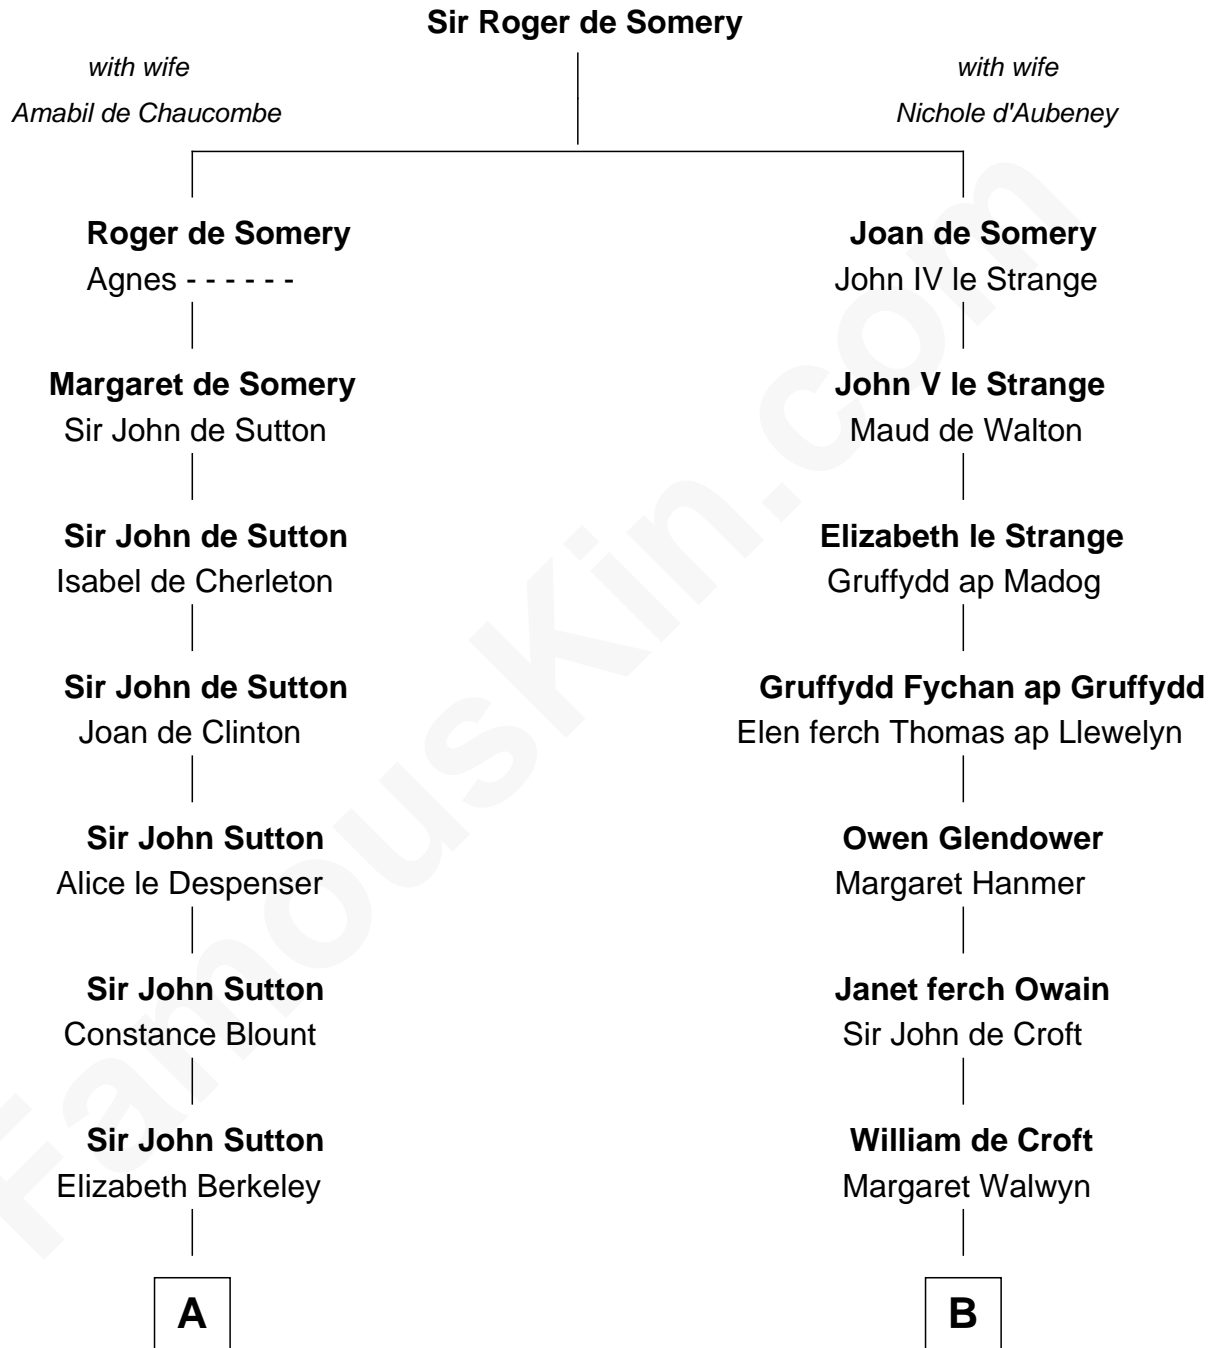

FamousKin.com

Relationship Chart of

DeWitt Clinton

6th Governor of New York

17th cousin 2 times removed of

Lytton Strachey

Author and Co-Founder of Bloomsbury Group

C

Edward Strachey

Julia Woodburn Kirkpatrick

Sir Richard Strachey

Jane Maria Grant

Lytton Strachey

British Author

FamousKin.com