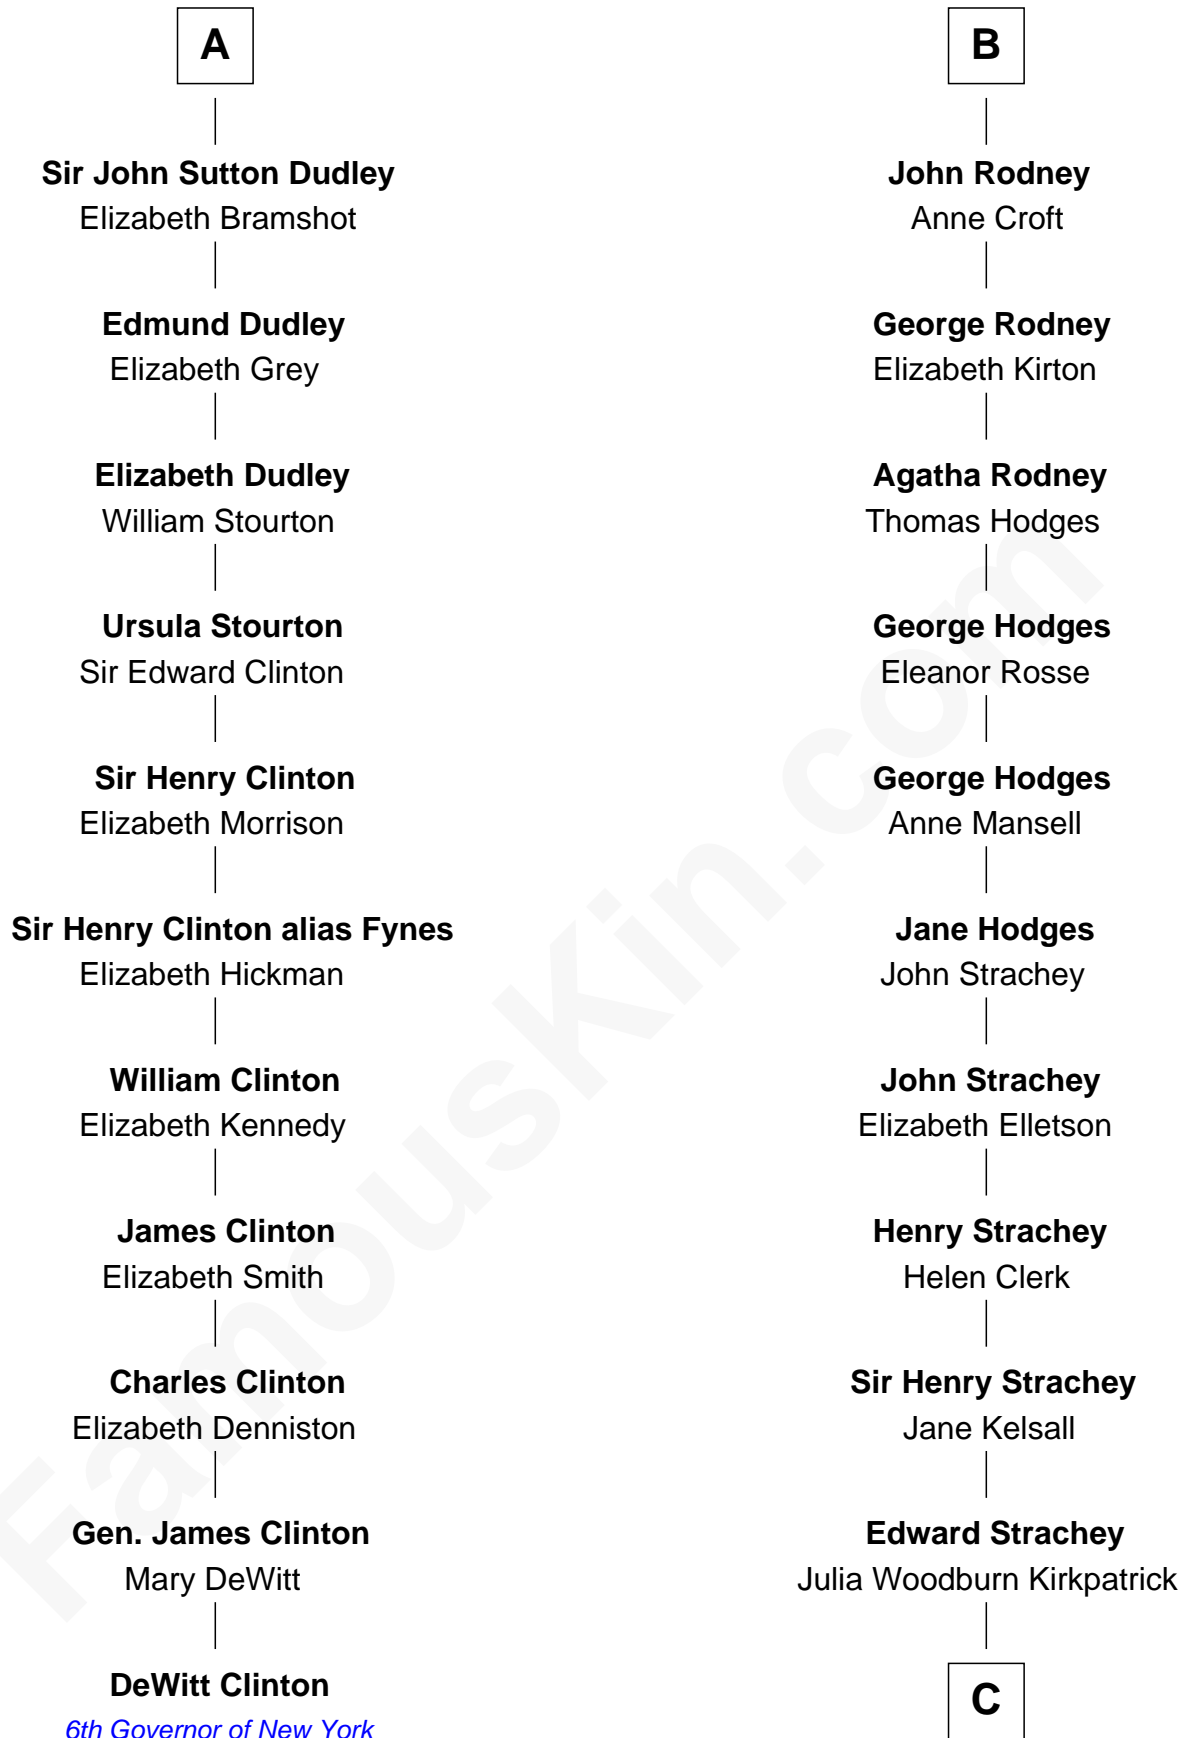

FamousKin.com Relationship Chart of

DeWitt Clinton

6th Governor of New York

17th cousin 1 time removed of

Lytton Strachey

Author and Co-Founder of Bloomsbury Group

Sir Hugh le Despencer

Aveline Basset

Alice le Despenser

Sir John Sutton

Sir John Sutton

Constance Blount

Sir John Sutton

Elizabeth Berkeley

A

Eleanor le Despencer

Sir Walter Hungerford

Margaret Hungerford

Sir Walter Rodney

Thomas Rodney

Isabel - - - - -

B

C

—
Sir Richard Strachey