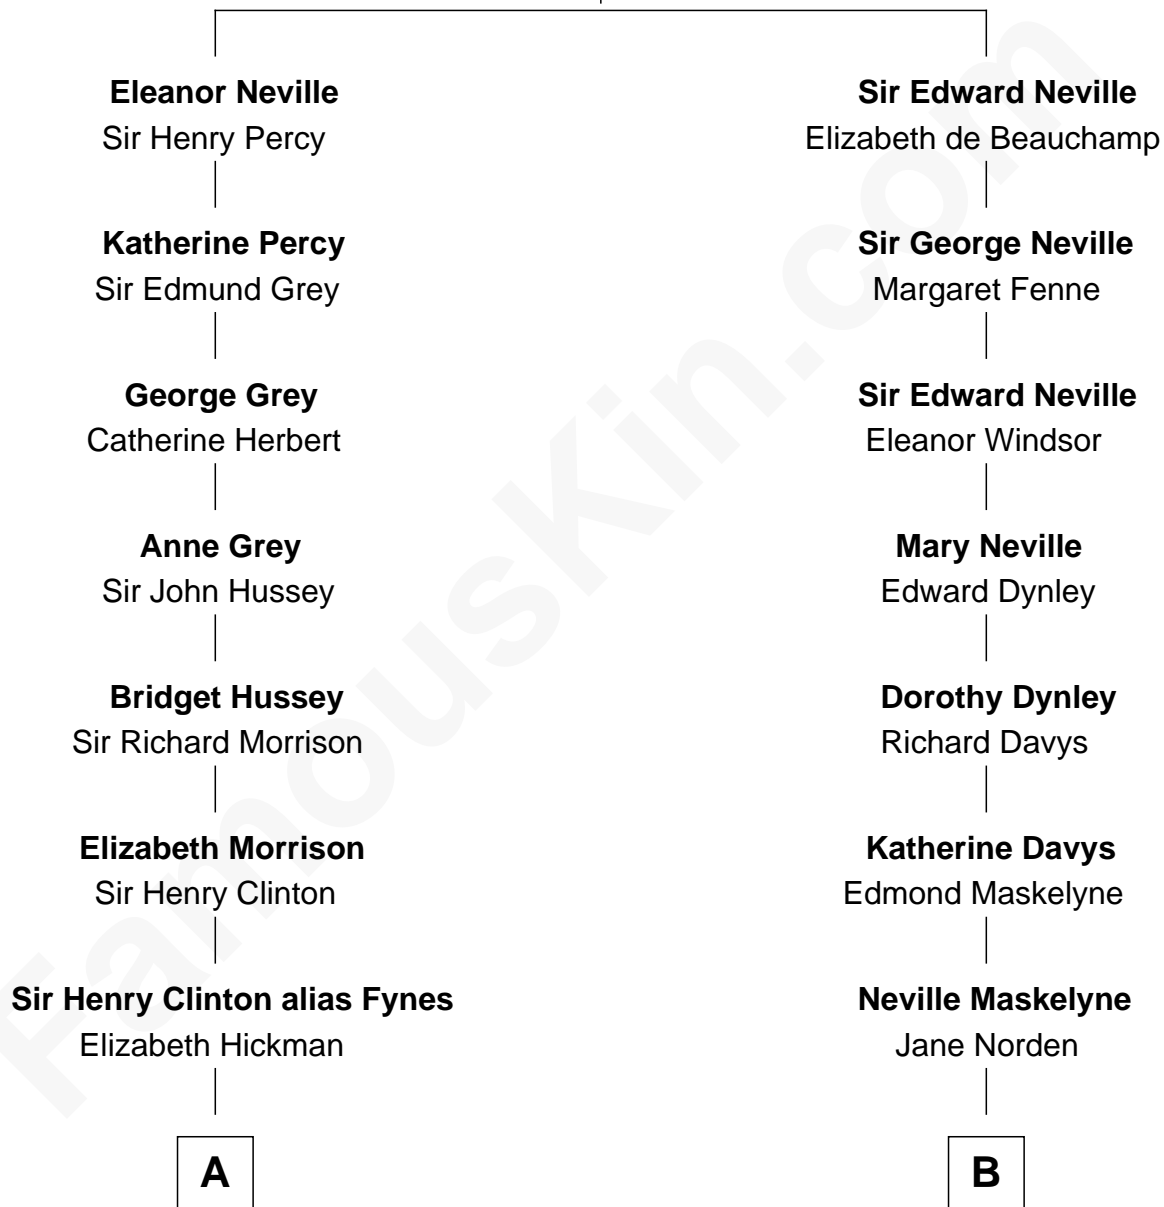

FamousKin.com Relationship Chart of

DeWitt Clinton

6th Governor of New York

11th cousin 2 times removed of

Lytton Strachey

Author and Co-Founder of Bloomsbury Group

Sir Ralph Neville

Joan Beaufort

A

William Clinton
Elizabeth Kennedy

James Clinton
Elizabeth Smith

Charles Clinton
Elizabeth Denniston

Gen. James Clinton
Mary DeWitt

DeWitt Clinton
6th Governor of New York

B

William Maskelyne
Jane Best