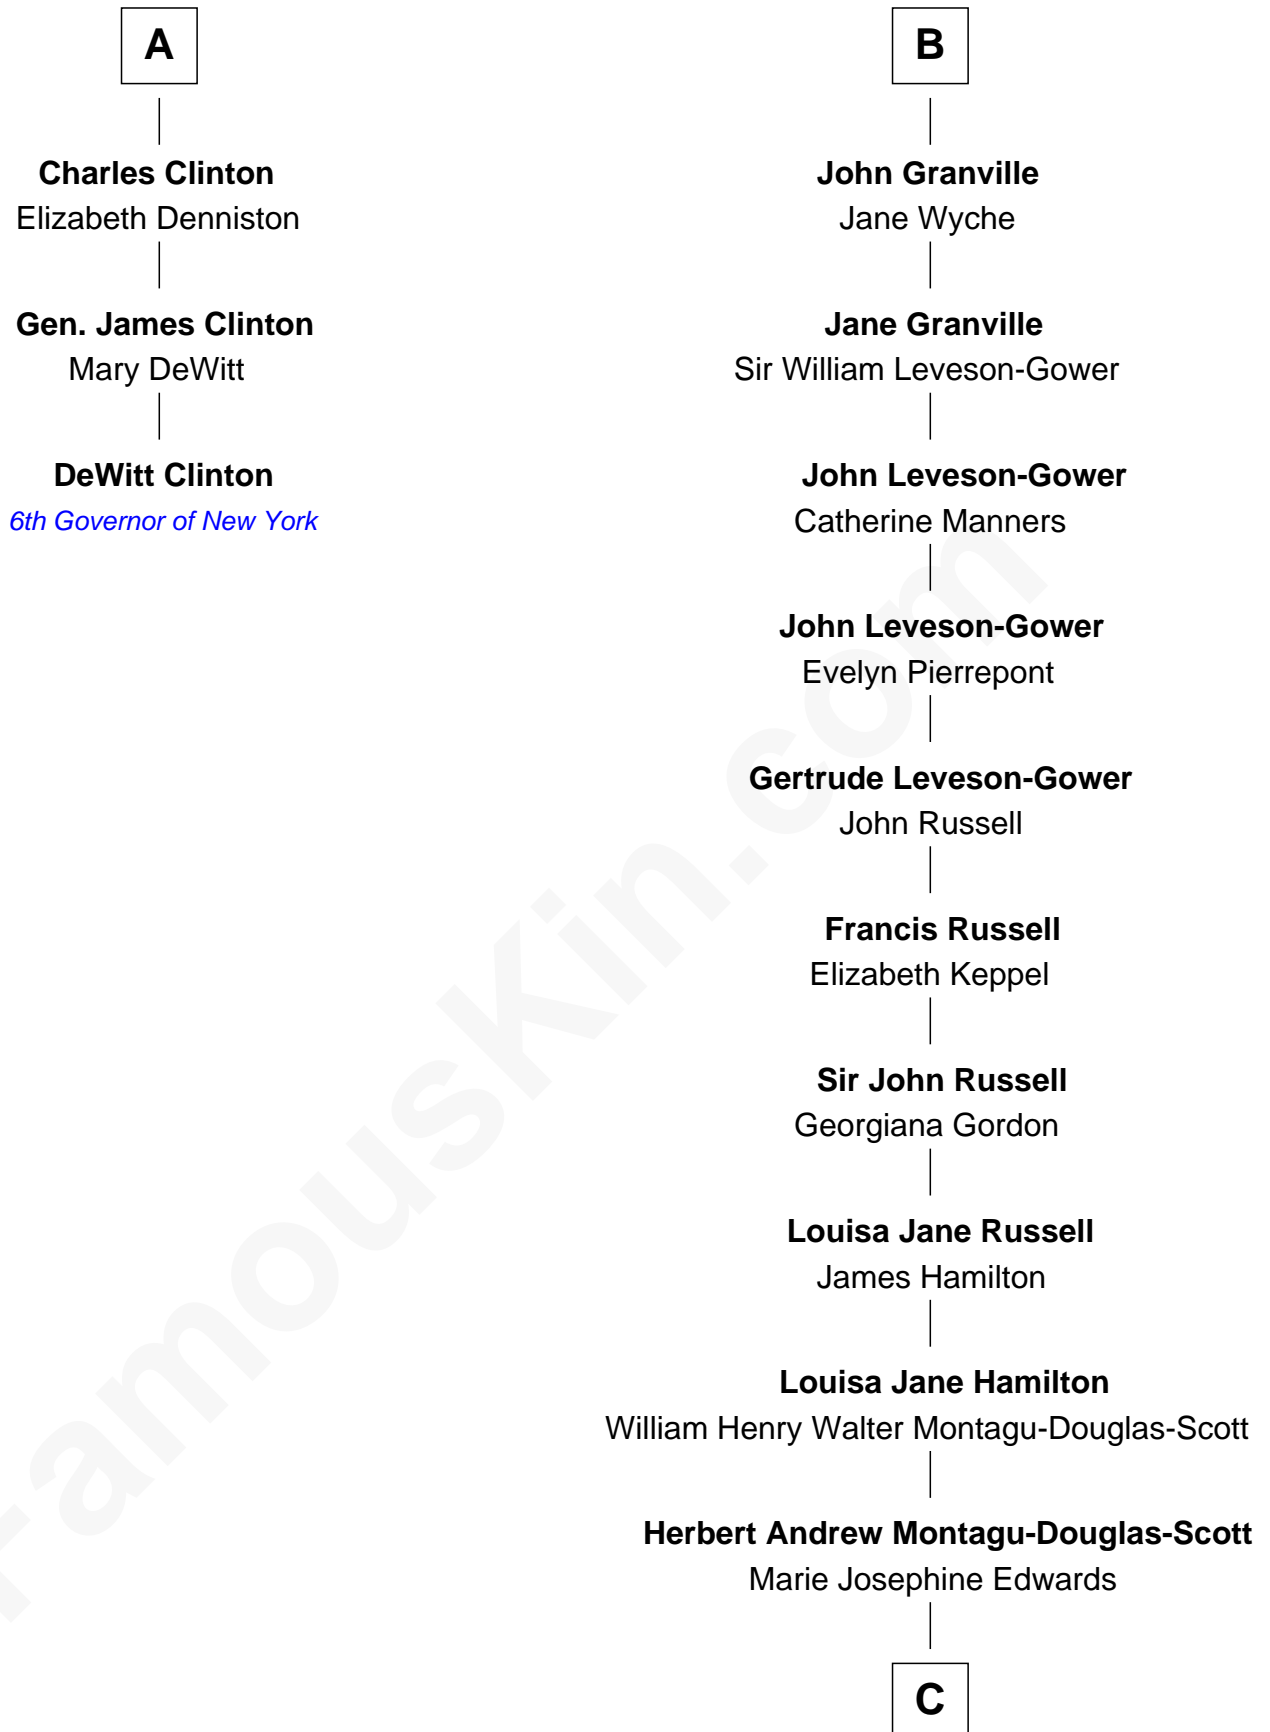

FamousKin.com Relationship Chart of

DeWitt Clinton

6th Governor of New York

9th cousin 10 times removed of

Sarah Ferguson

Duchess of York

William Herbert

Anne Devereux

C

—
Marian Louisa Montagu-Douglas-Scott

Andrew Henry Ferguson

—
Ronald Ivor Ferguson

Susan Mary Wright

—
Sarah Ferguson

Duchess of York

FamousKin.com