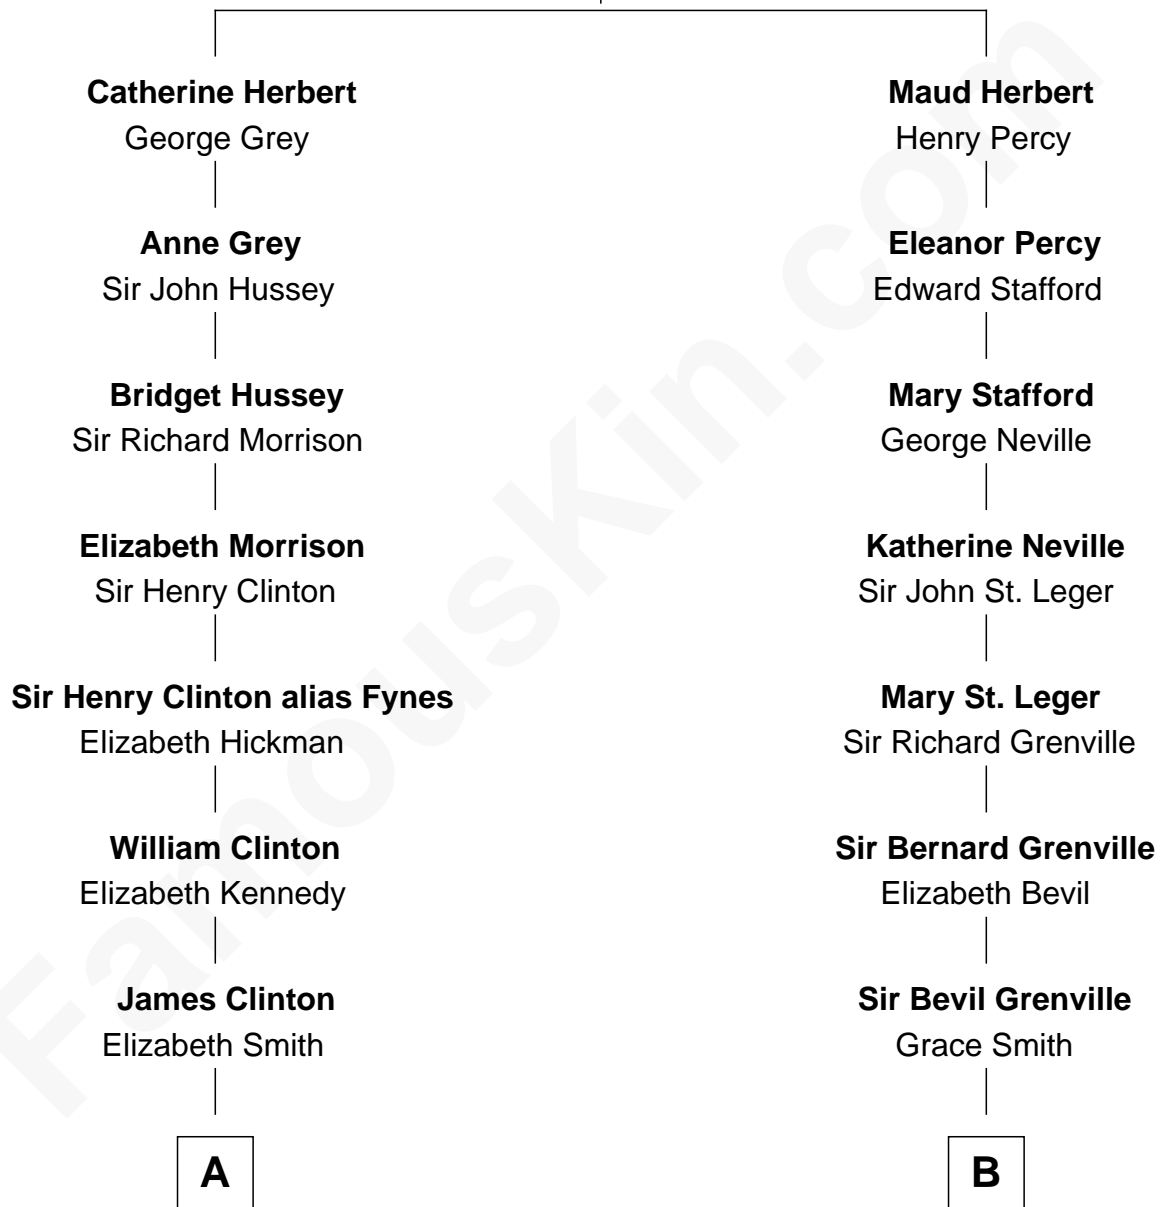

FamousKin.com Relationship Chart of

DeWitt Clinton

6th Governor of New York

9th cousin 10 times removed of

Sarah Ferguson

Duchess of York

William Herbert

Anne Devereux

C

—
Marian Louisa Montagu-Douglas-Scott

Andrew Henry Ferguson

—
Ronald Ivor Ferguson

Susan Mary Wright

—
Sarah Ferguson

Duchess of York

FamousKin.com