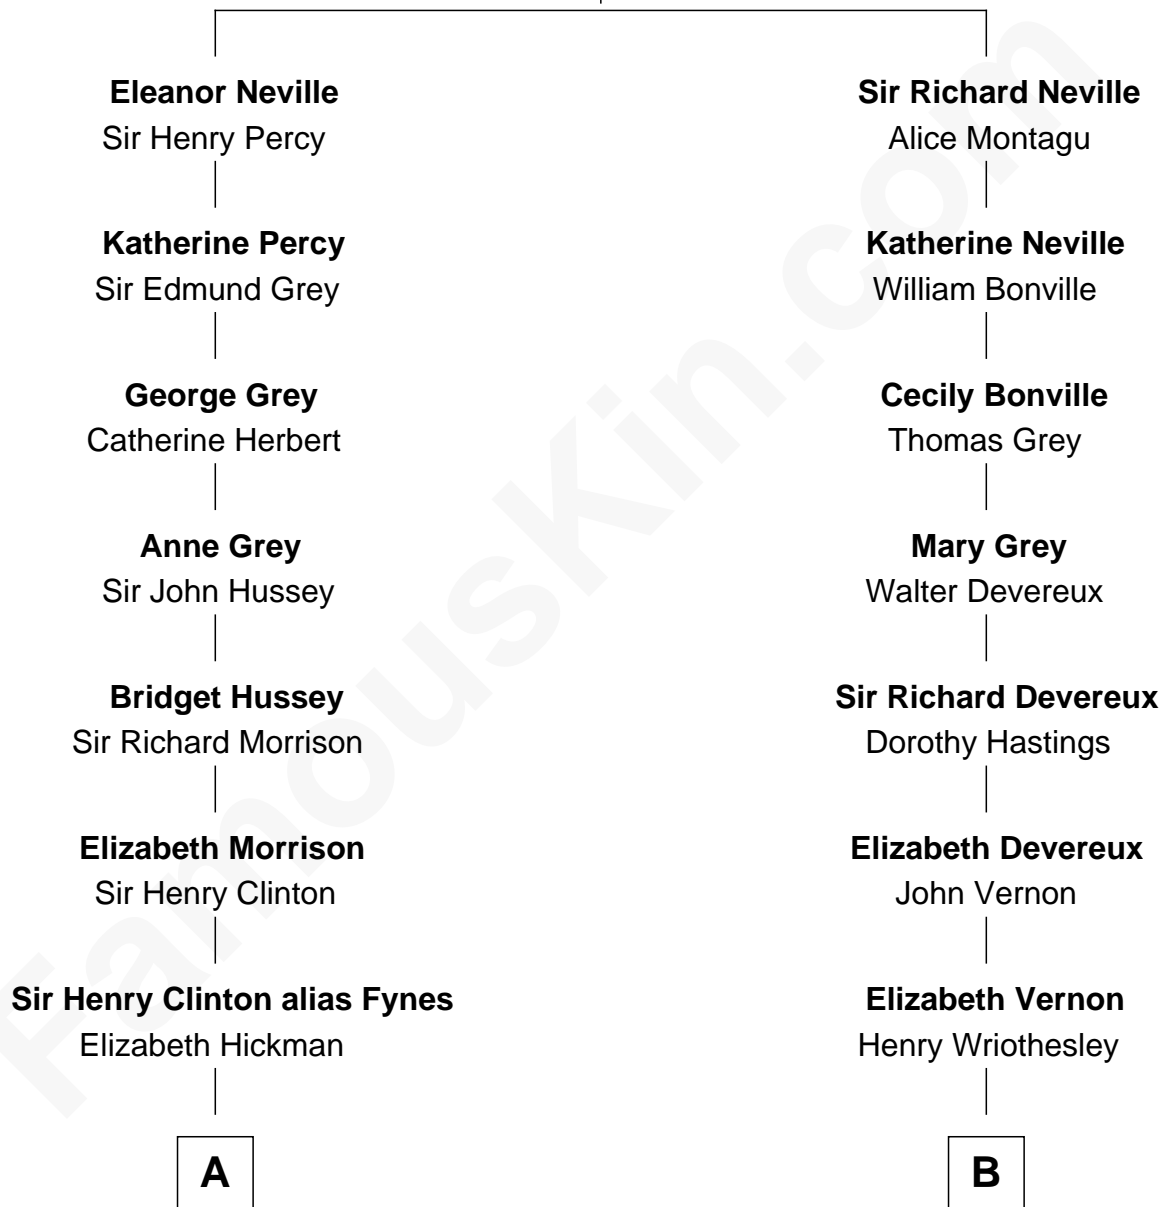

FamousKin.com Relationship Chart of

DeWitt Clinton

6th Governor of New York

11th cousin 7 times removed of

Sarah Ferguson

Duchess of York

Sir Ralph Neville

Joan Beaufort

C

Ronald Ivor Ferguson
Susan Mary Wright

Sarah Ferguson
Duchess of York

FamousKin.com