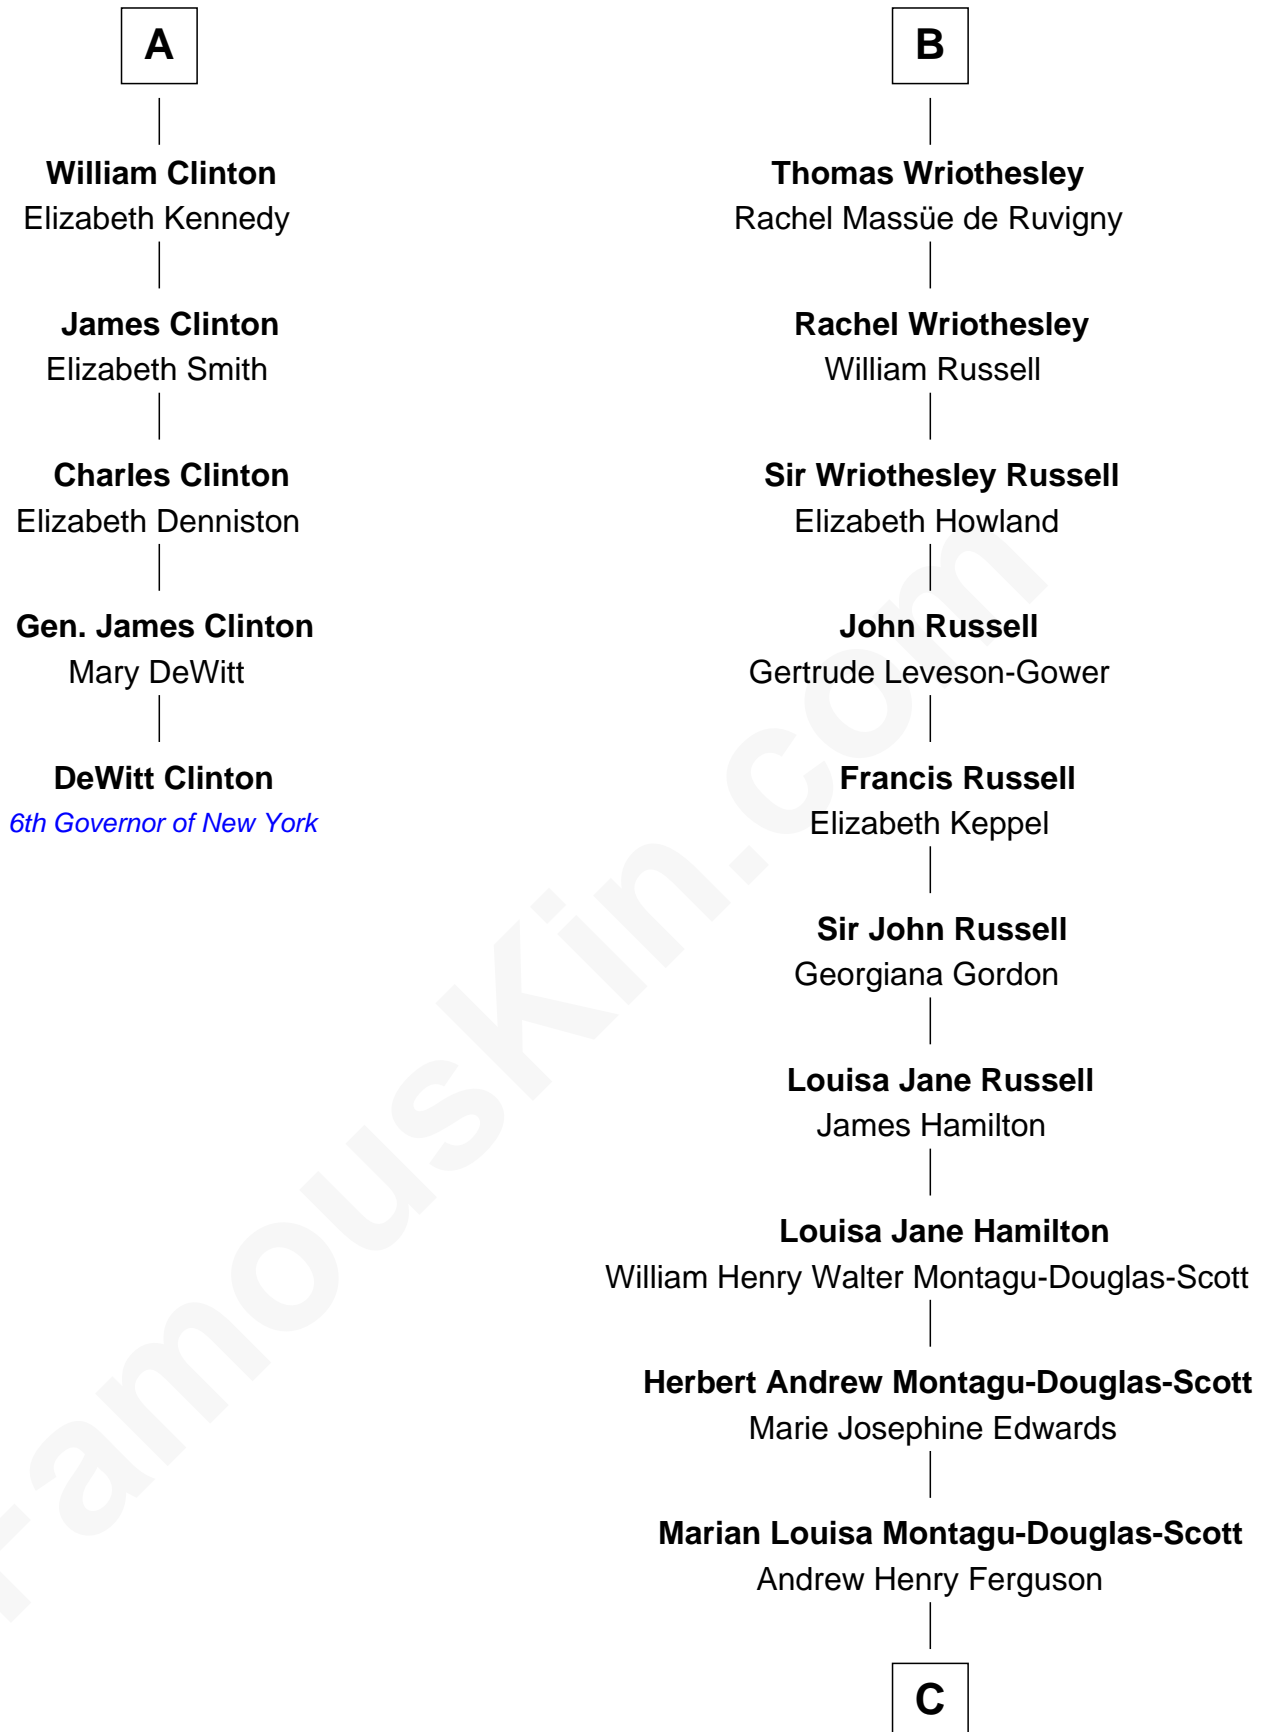

FamousKin.com Relationship Chart of

DeWitt Clinton

6th Governor of New York

11th cousin 7 times removed of

Sarah Ferguson

Duchess of York

Sir Ralph Neville

Joan Beaufort

C

Ronald Ivor Ferguson
Susan Mary Wright

Sarah Ferguson
Duchess of York

FamousKin.com