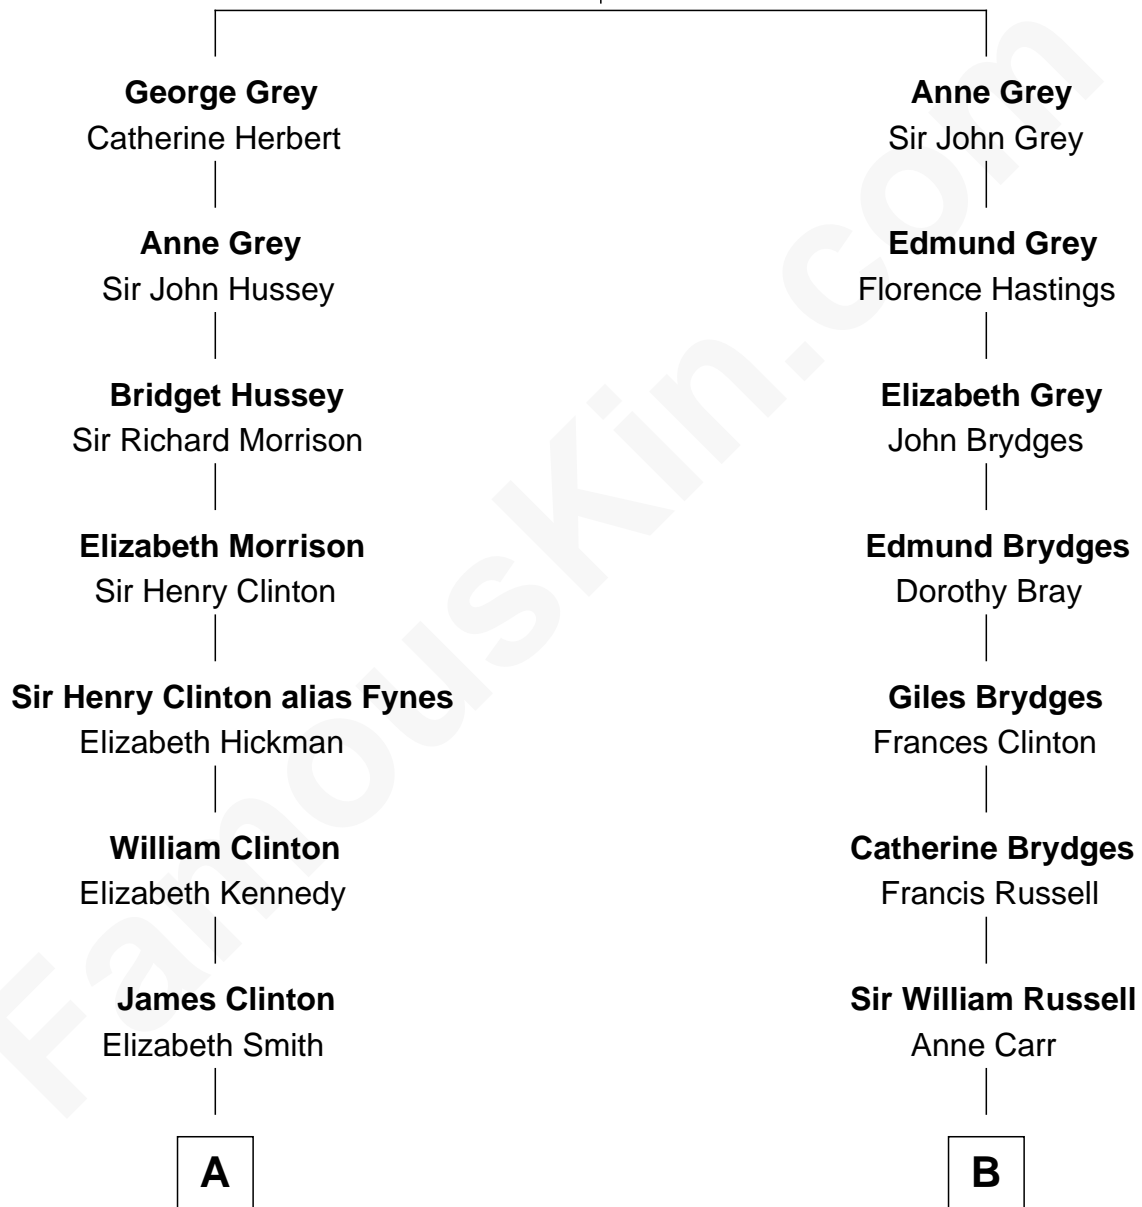

FamousKin.com Relationship Chart of

DeWitt Clinton

6th Governor of New York

9th cousin 8 times removed of

Sarah Ferguson

Duchess of York

Sir Edmund Grey

Katherine Percy

Sarah Ferguson photo by [Norbert Aepli](#) ([CC BY 3.0](#))