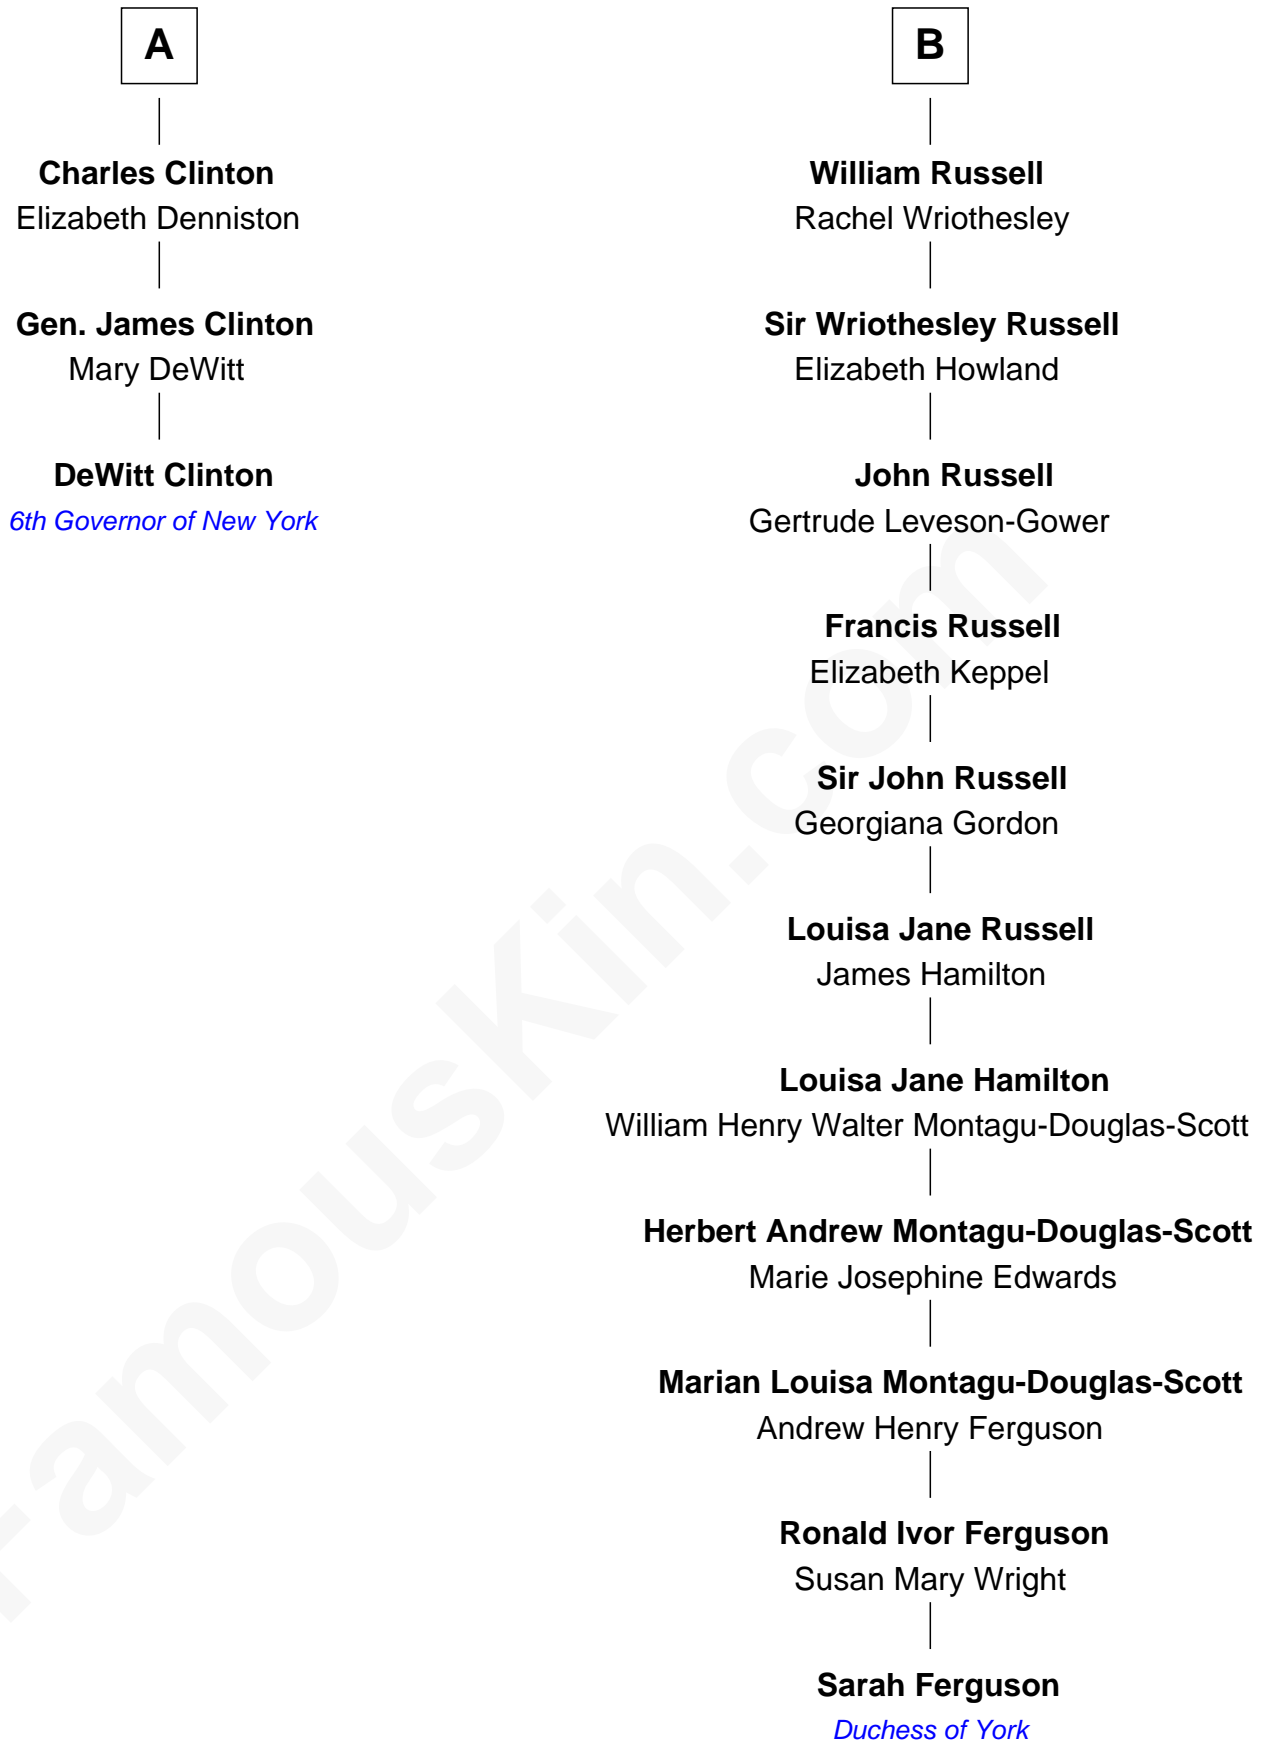

FamousKin.com Relationship Chart of

DeWitt Clinton

6th Governor of New York

9th cousin 8 times removed of

Sarah Ferguson

Duchess of York

Sir Edmund Grey

Katherine Percy

Sarah Ferguson photo by [Norbert Aepli](#) ([CC BY 3.0](#))