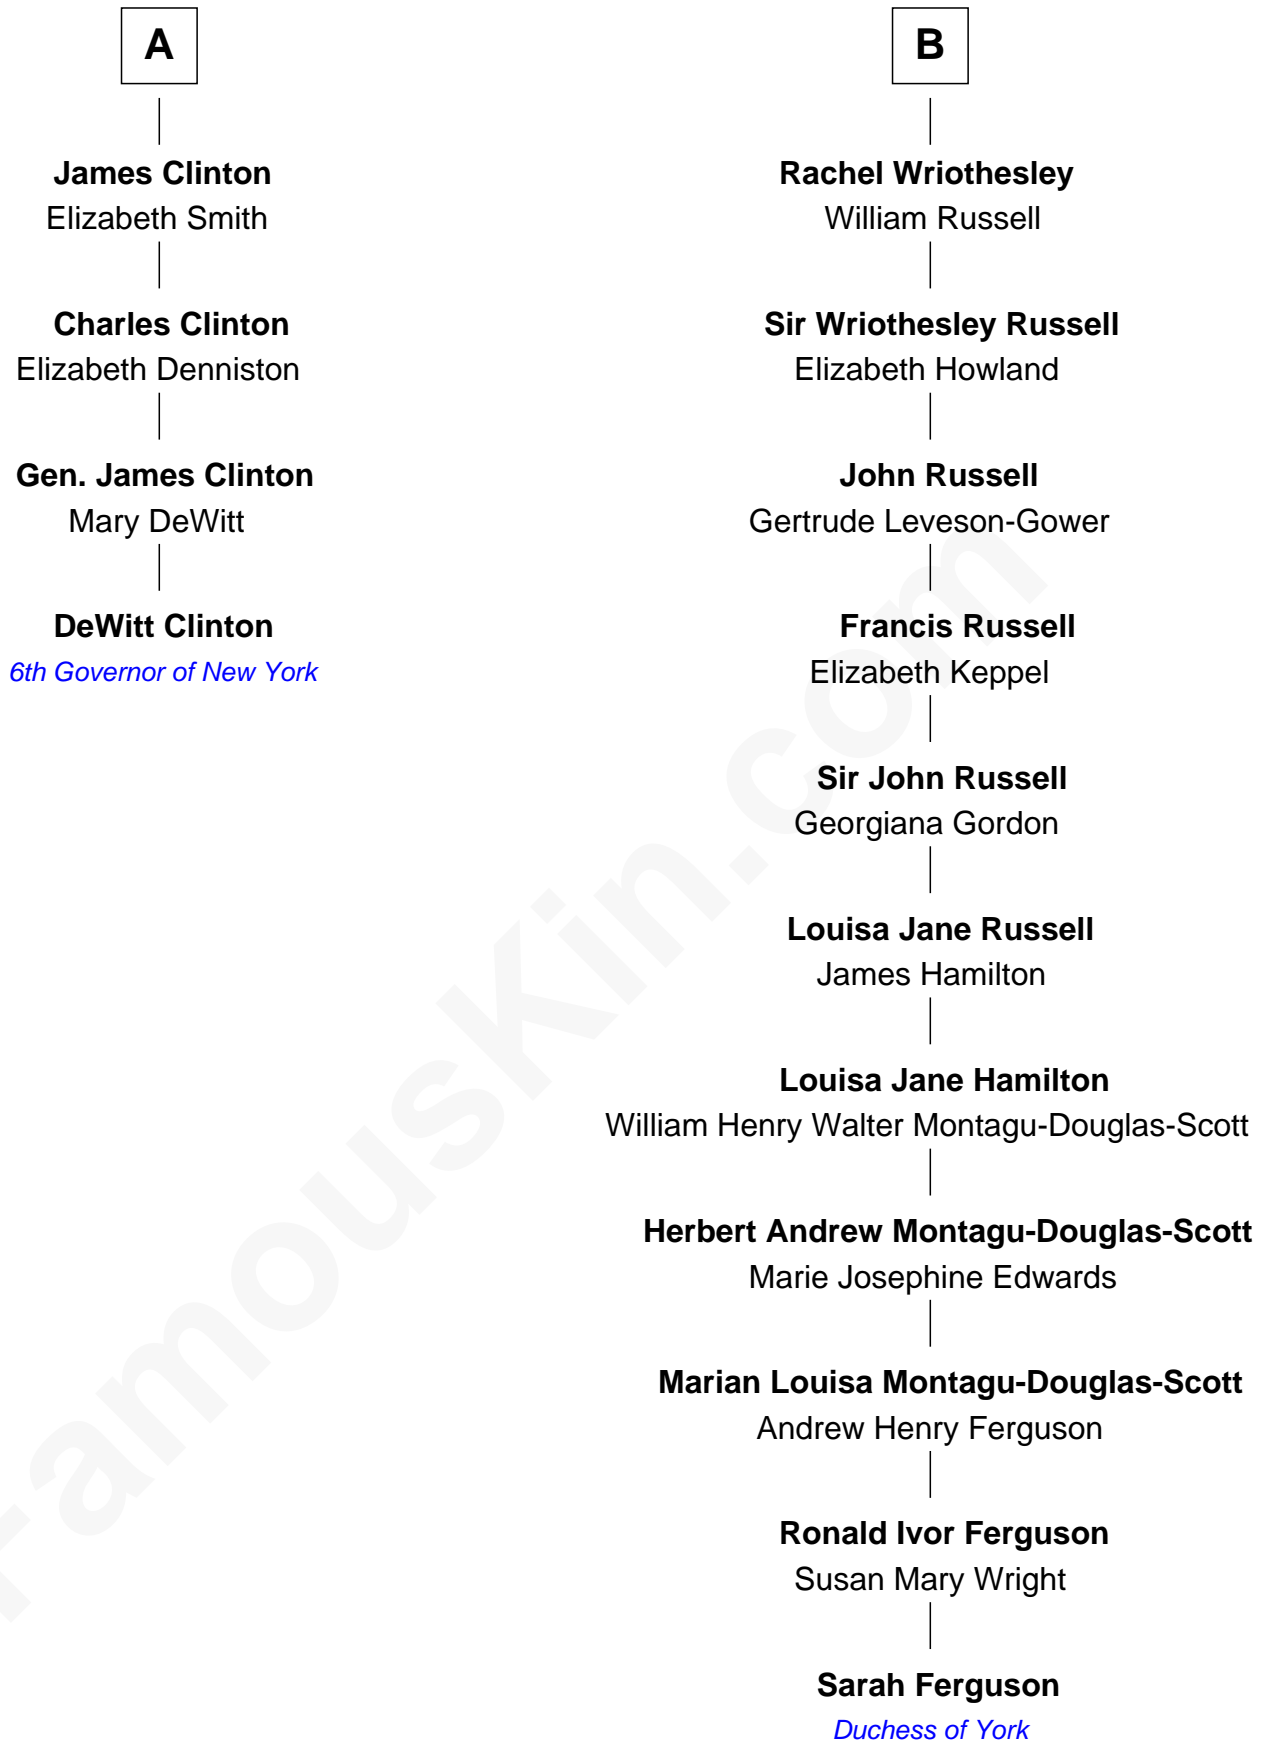

FamousKin.com Relationship Chart of

DeWitt Clinton

6th Governor of New York

10th cousin 7 times removed of

Sarah Ferguson

Duchess of York

Sir Walter Devereux

Elizabeth Merbery

Anne Devereux

William Herbert

Catherine Herbert

George Grey

Anne Grey

Sir John Hussey

Bridget Hussey

Sir Richard Morrison

John Vernon

Elizabeth Vernon

Henry Wriothesley

Thomas Wriothesley

Rachel Massüe de Ruvigny

B

Sarah Ferguson photo by [Norbert Aepli](#) (CC BY 3.0)