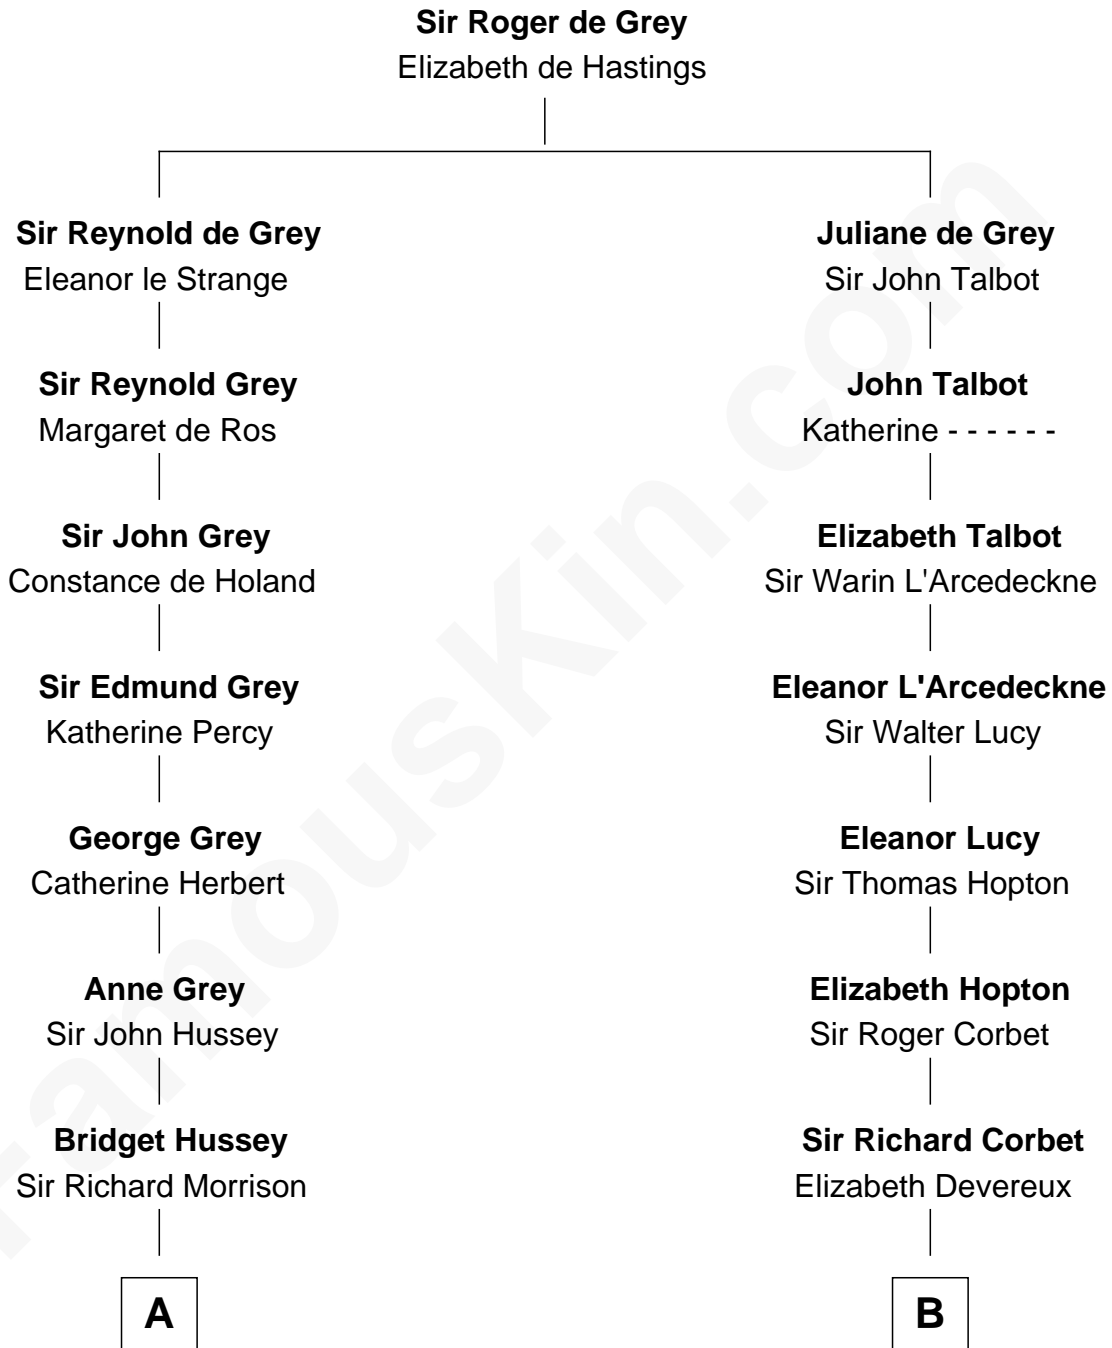

FamousKin.com Relationship Chart of

DeWitt Clinton

6th Governor of New York

13th cousin 6 times removed of

Olivia De Havilland

Movie Actress

C

Margaret Letitia Molesworth
Charles Richard De Havilland

Walter Augustus De Havilland
Lillian Augusta Ruse

Olivia De Havilland
Movie Actress

FamousKin.com