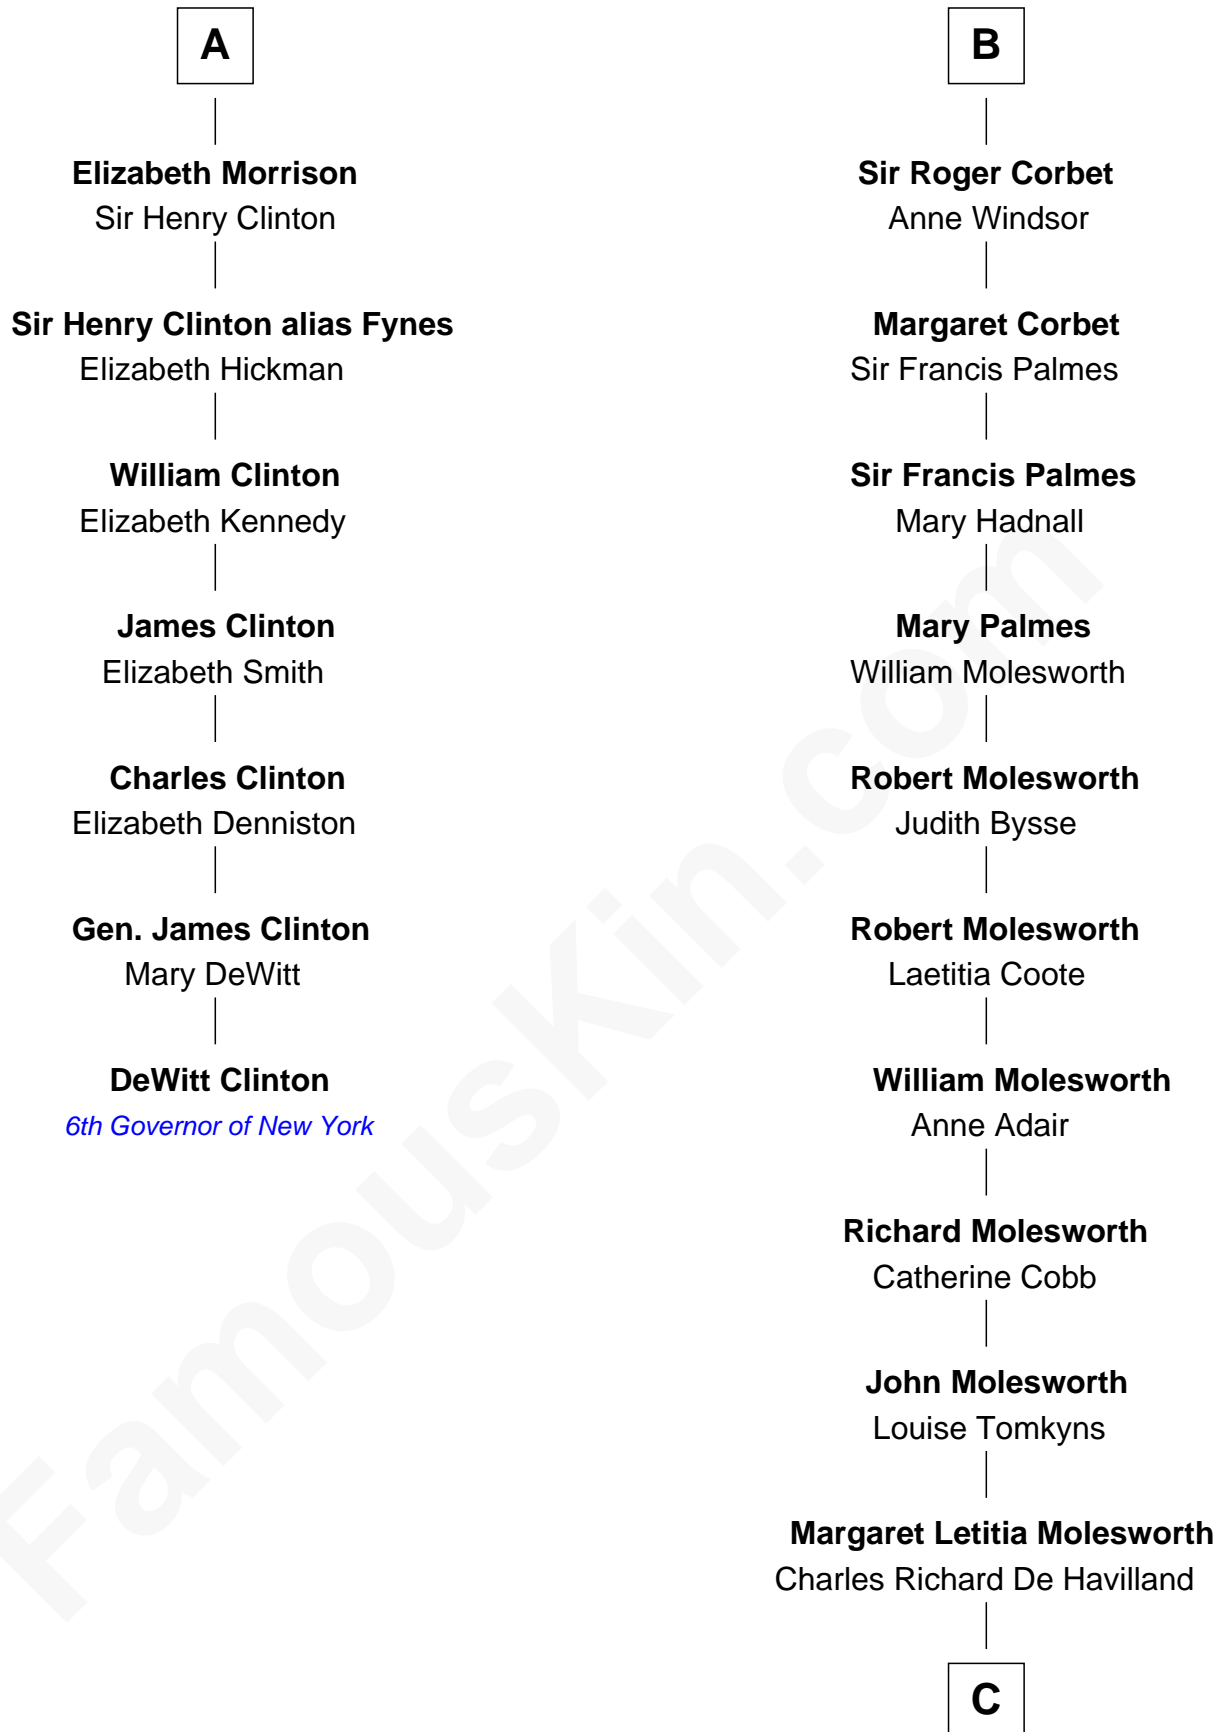

# FamousKin.com Relationship Chart of

**DeWitt Clinton**

*6th Governor of New York*

13th cousin 5 times removed of

**Olivia De Havilland**

*Movie Actress*

**Ralph de Stafford**

Margaret de Audley

**George Grey**

Catherine Herbert

**Anne Grey**

Sir John Hussey

**Bridget Hussey**

Sir Richard Morrison

**A**

**Elizabeth de Stafford**

John de Ferrers

**Robert de Ferrers**

Margaret Despencer

**Sir Edmund Ferrers**

Ellen Roche

**Sir William Ferrers**

Elizabeth Belknap

**Anne Ferrers**

Sir Walter Devereux

**Elizabeth Devereux**

Sir Richard Corbet

**Sir Robert Corbet**

Elizabeth Vernon

**B**

C

Walter Augustus De Havilland