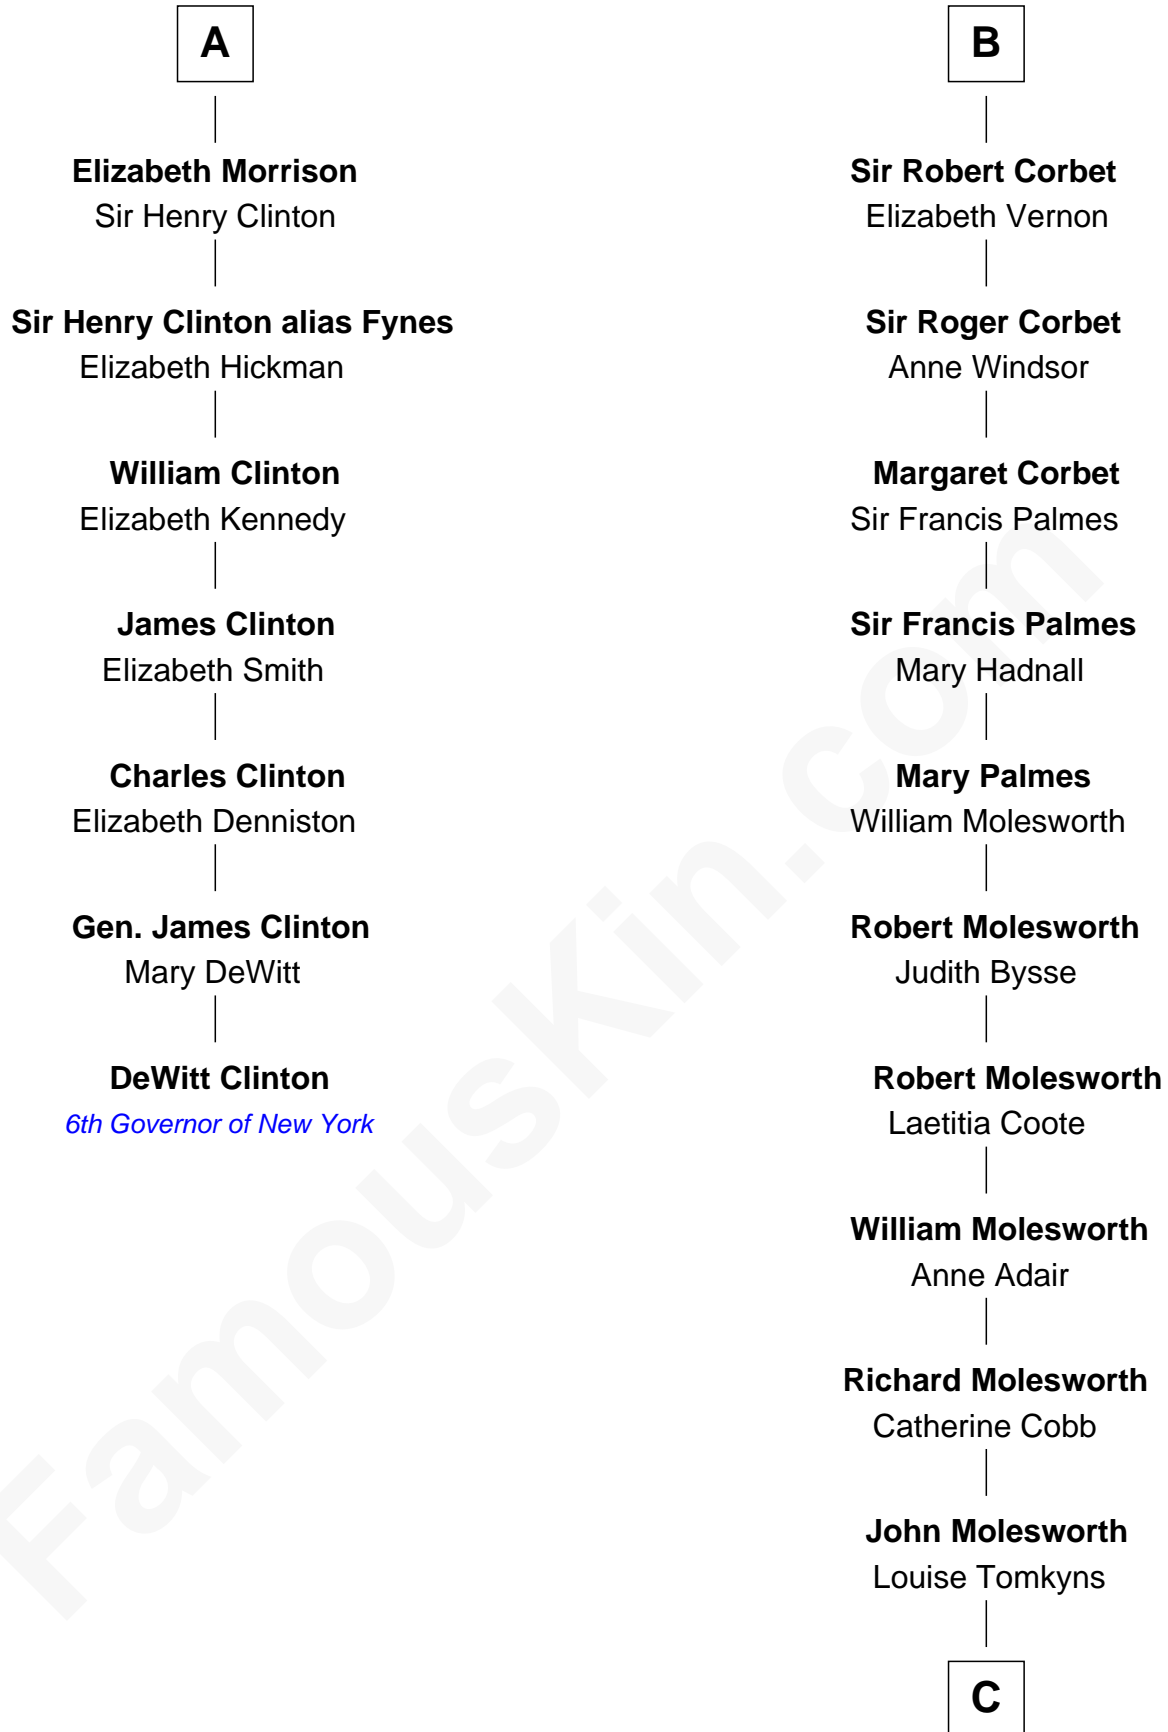

FamousKin.com Relationship Chart of

DeWitt Clinton

6th Governor of New York

13th cousin 6 times removed of

Joan Fontaine

Movie Actress

C

—
Margaret Letitia Molesworth
Charles Richard De Havilland

—
Walter Augustus De Havilland
Lillian Augusta Ruse

—
Joan Fontaine
Movie Actress

FamousKin.com