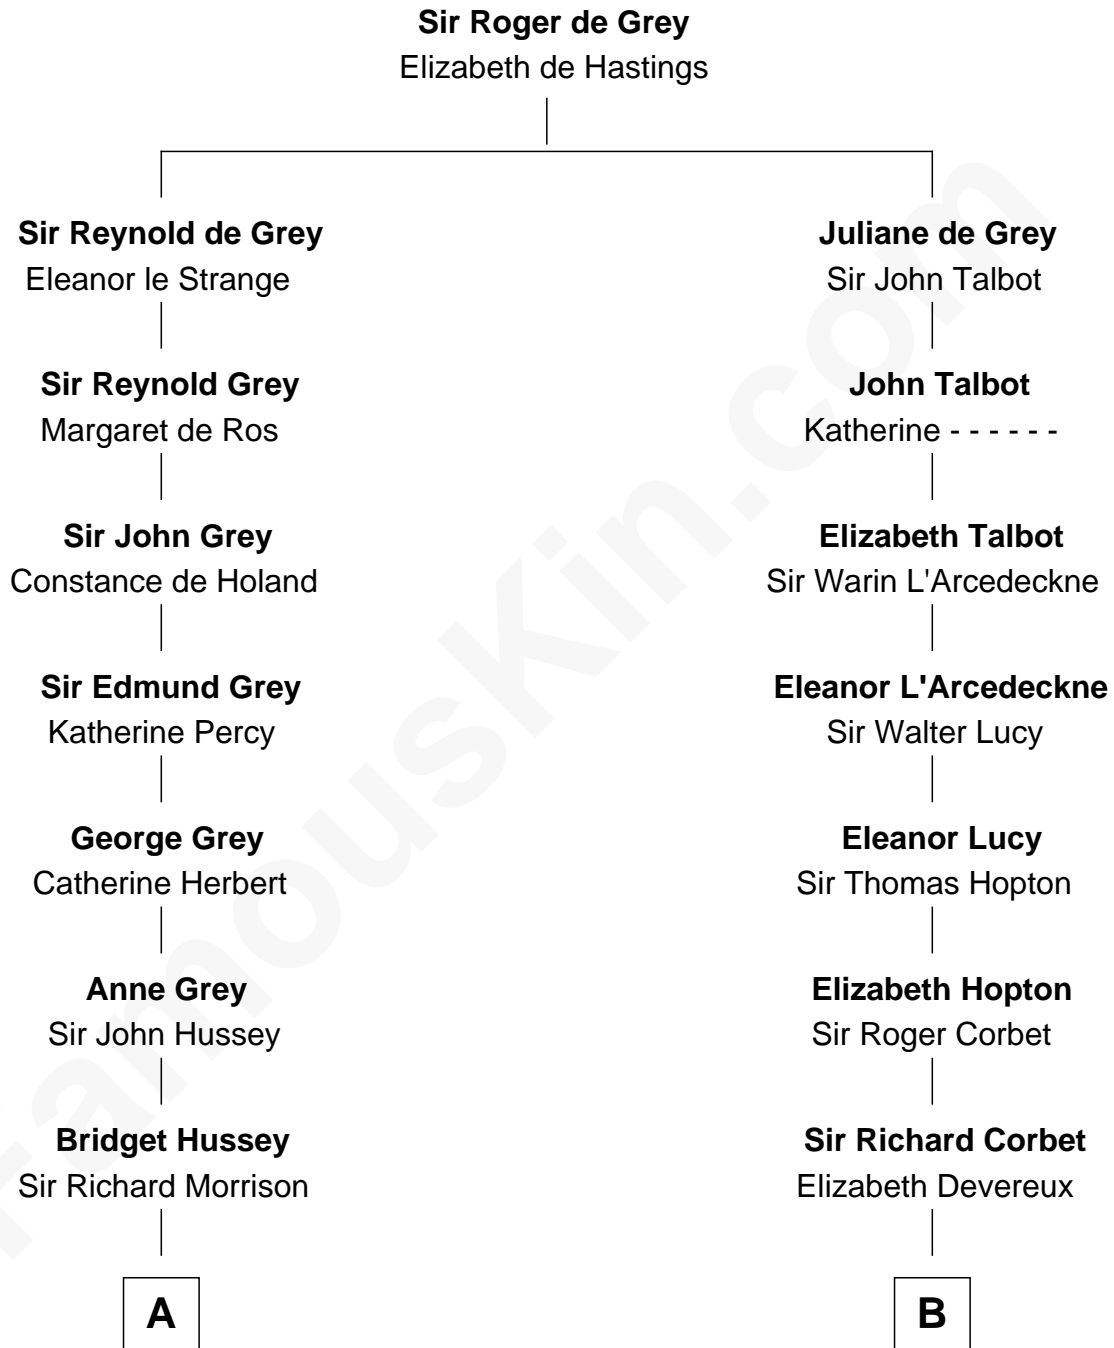

FamousKin.com Relationship Chart of

DeWitt Clinton

6th Governor of New York

13th cousin 6 times removed of

Joan Fontaine

Movie Actress

C

—
Margaret Letitia Molesworth
Charles Richard De Havilland

—
Walter Augustus De Havilland
Lillian Augusta Ruse

—
Joan Fontaine
Movie Actress

FamousKin.com