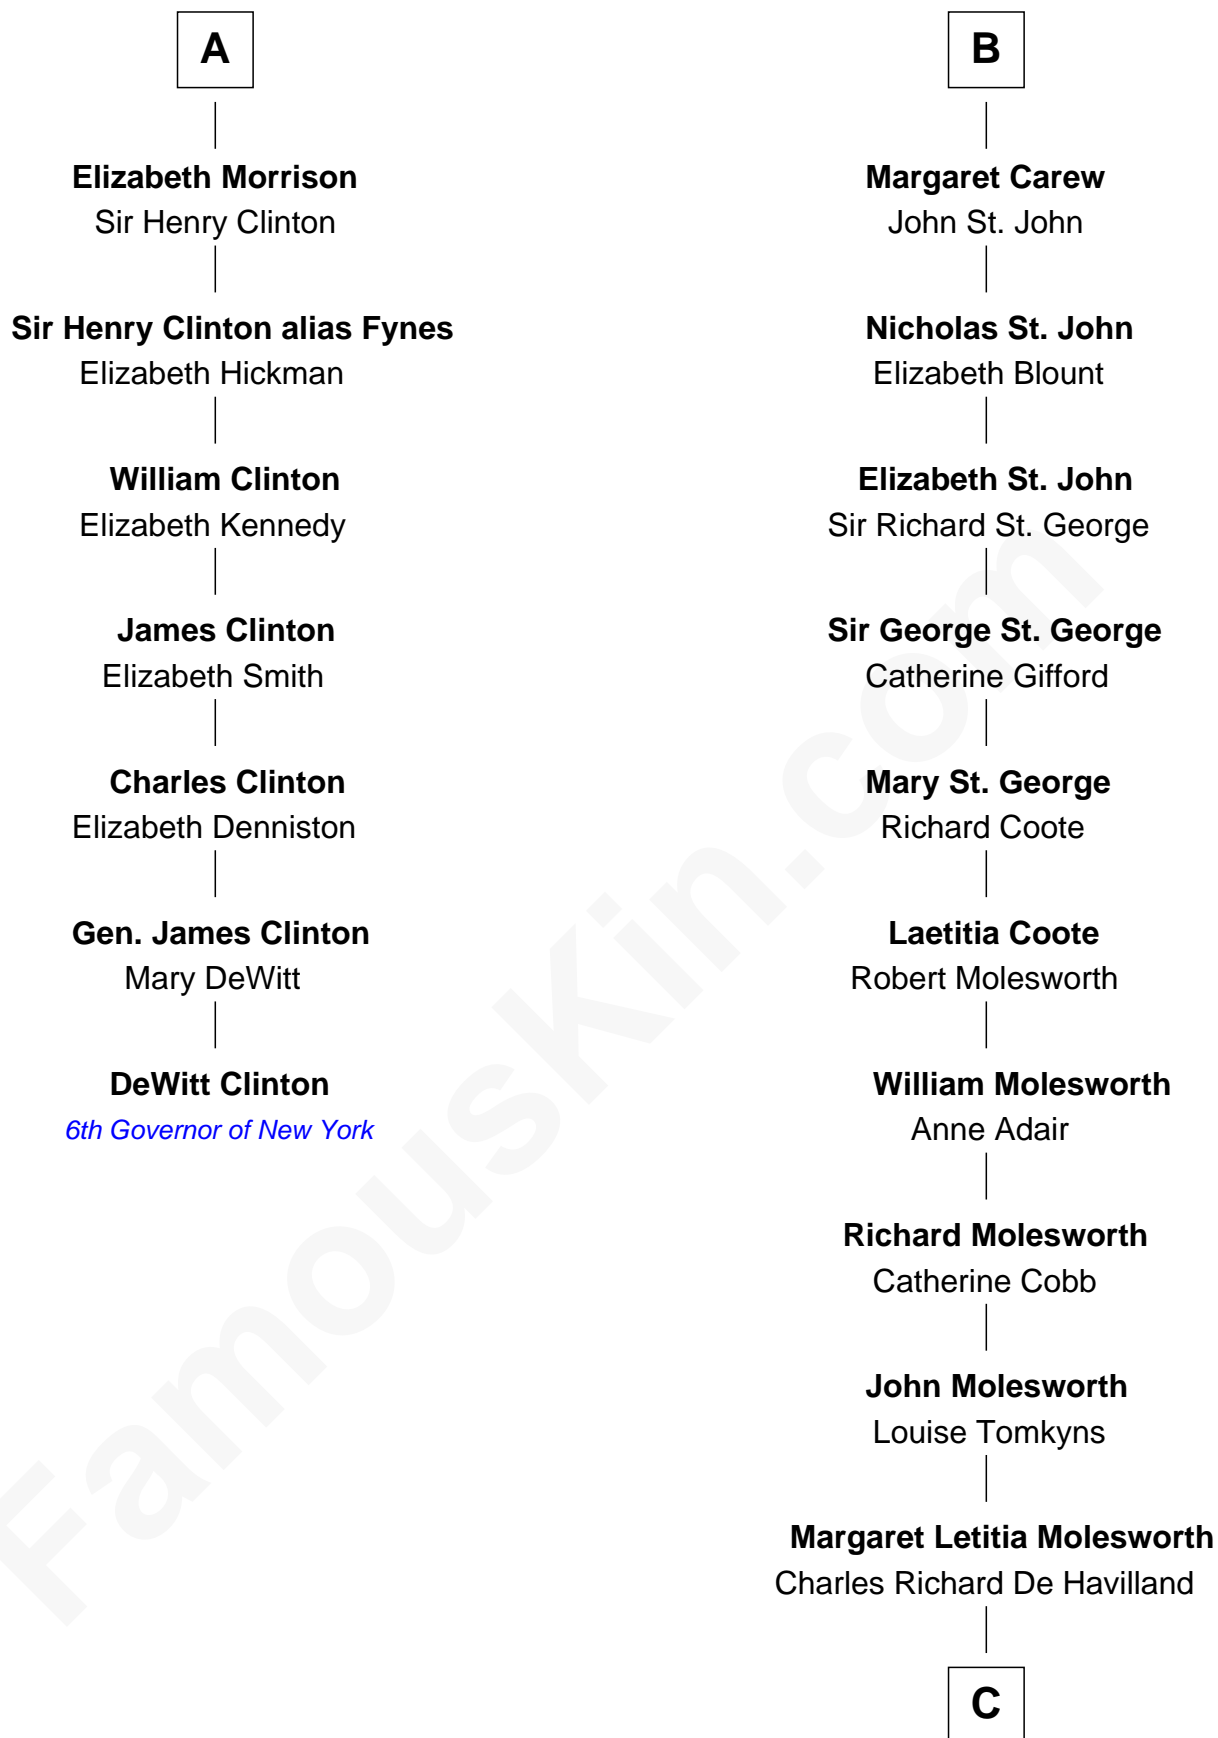

# FamousKin.com Relationship Chart of

**DeWitt Clinton**

*6th Governor of New York*

13th cousin 5 times removed of

**Joan Fontaine**

*Movie Actress*

**C**

Walter Augustus De Havilland

Lillian Augusta Ruse

Joan Fontaine

*Movie Actress*

FamousKin.com