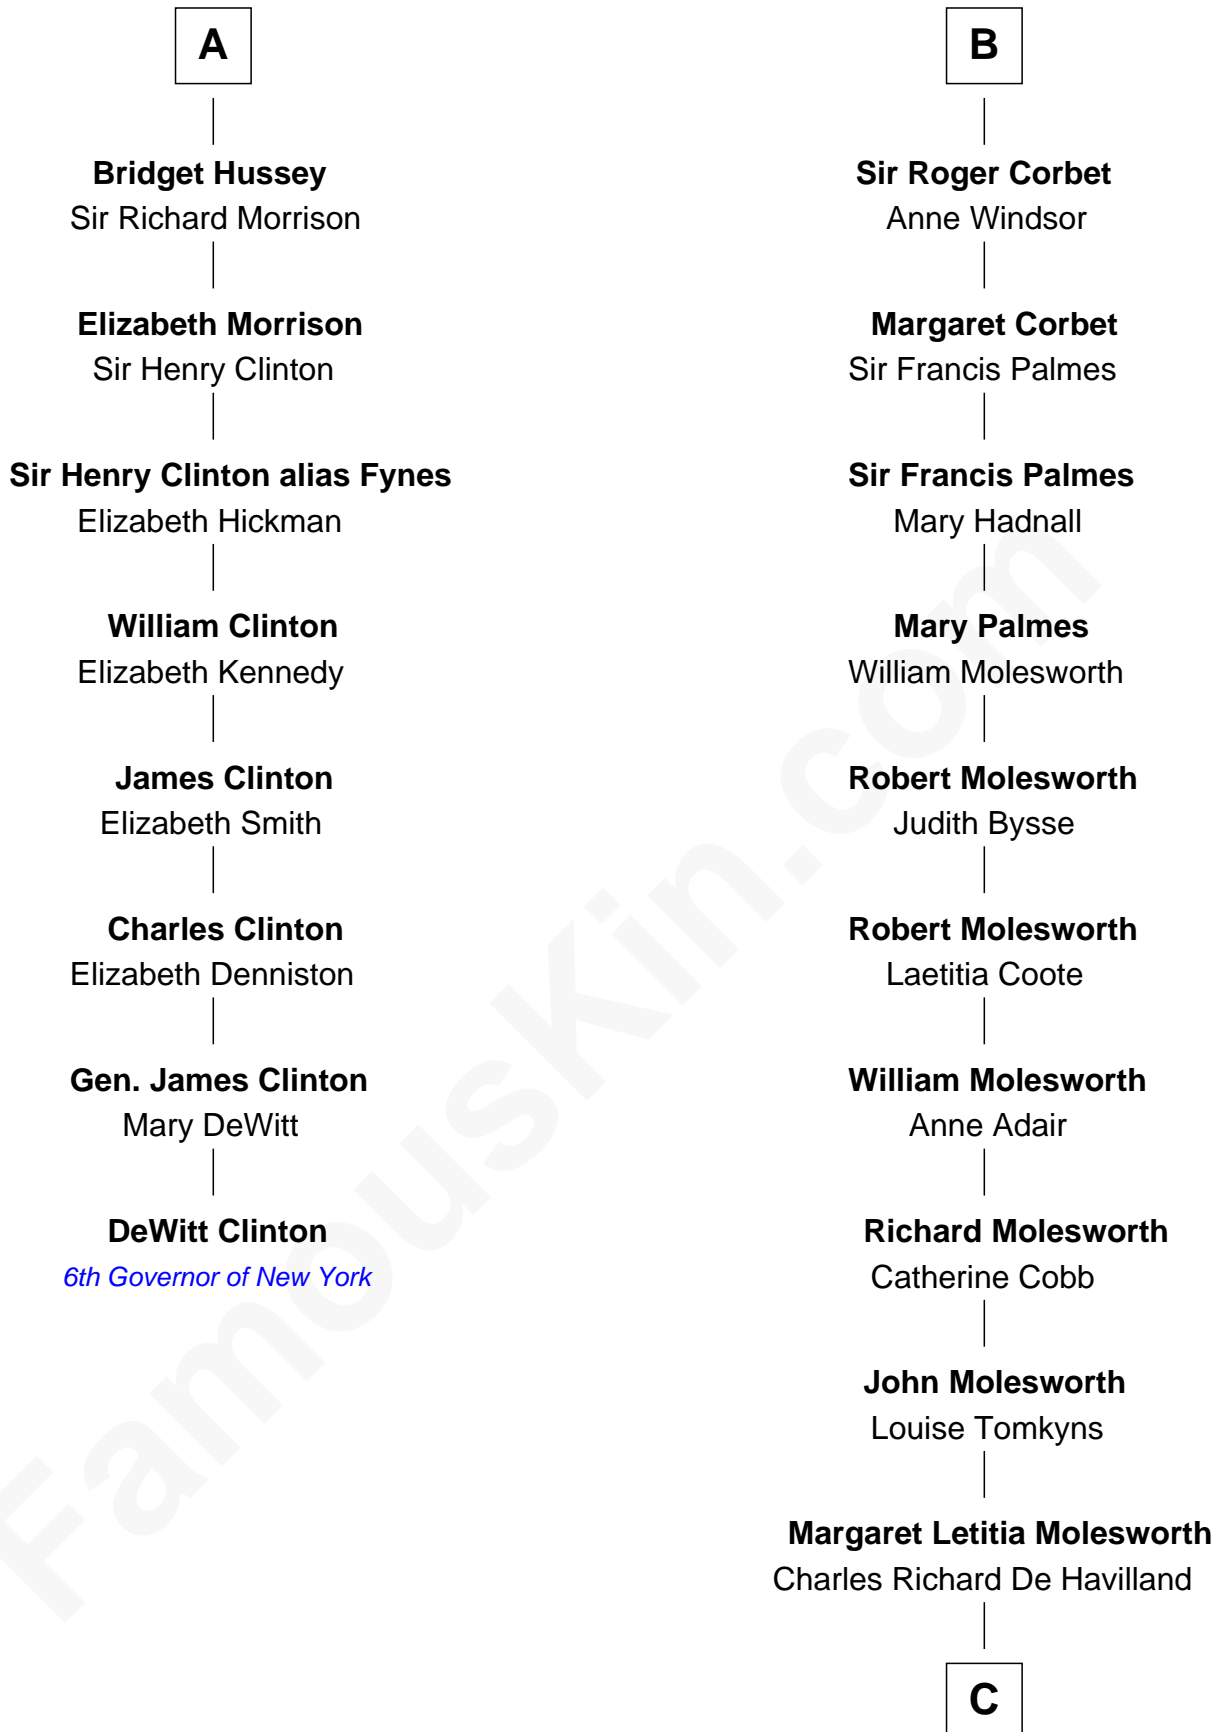

FamousKin.com Relationship Chart of

DeWitt Clinton

6th Governor of New York

14th cousin 4 times removed of

Joan Fontaine

Movie Actress

Henry Plantagenet
Maud de Chaworth

Henry of Lancaster
Isabella de Beaumont

Blanche of Lancaster
John of Gaunt

Elizabeth of Lancaster
John de Holand

Constance de Holand
Sir John Grey

Sir Edmund Grey
Katherine Percy

George Grey
Catherine Herbert

Anne Grey
Sir John Hussey

A

Eleanor Plantagenet
Richard Fitzalan

Sir Richard Fitzalan
Elizabeth de Bohun

Joan Fitzalan
Sir William Beauchamp

Joan Beauchamp
James Butler

Elizabeth Butler
John Talbot

Ann Talbot
Sir Henry Vernon

Elizabeth Vernon
Sir Robert Corbet

B

C