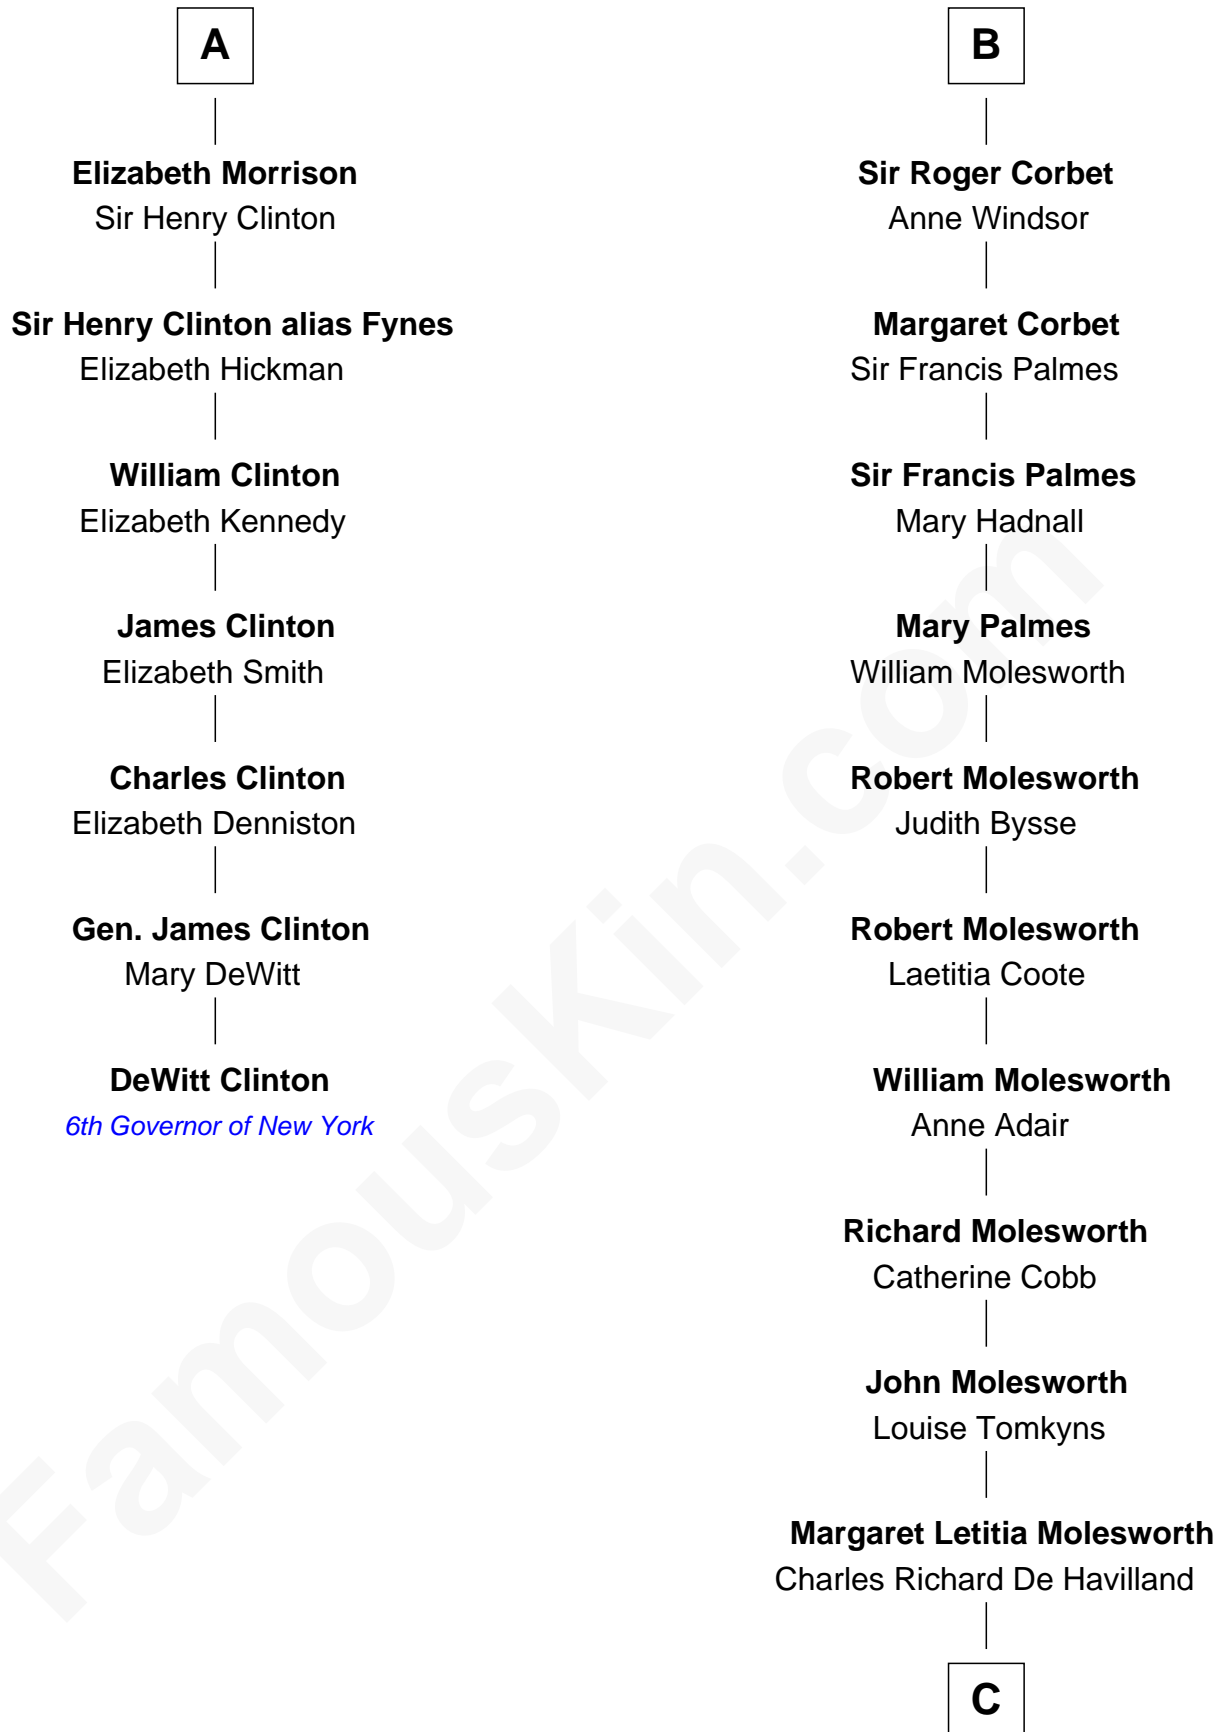

FamousKin.com Relationship Chart of

DeWitt Clinton

6th Governor of New York

13th cousin 5 times removed of

Joan Fontaine

Movie Actress

Ralph de Stafford
Margaret de Audley

Beatrice de Stafford

Thomas de Ros

Margaret de Ros

Sir Reynold Grey

Sir John Grey

Constance de Holand

Sir Edmund Grey

Katherine Percy

George Grey

Robert de Ferrers

Margaret Despencer

Sir Edmund Ferrers

Ellen Roche

Sir William Ferrers

Elizabeth Belknap

Anne Ferrers

Sir Walter Devereux

Elizabeth Devereux

Sir Richard Corbet

Sir Robert Corbet

Elizabeth Vernon

B

C

Walter Augustus De Havilland

Lillian Augusta Ruse