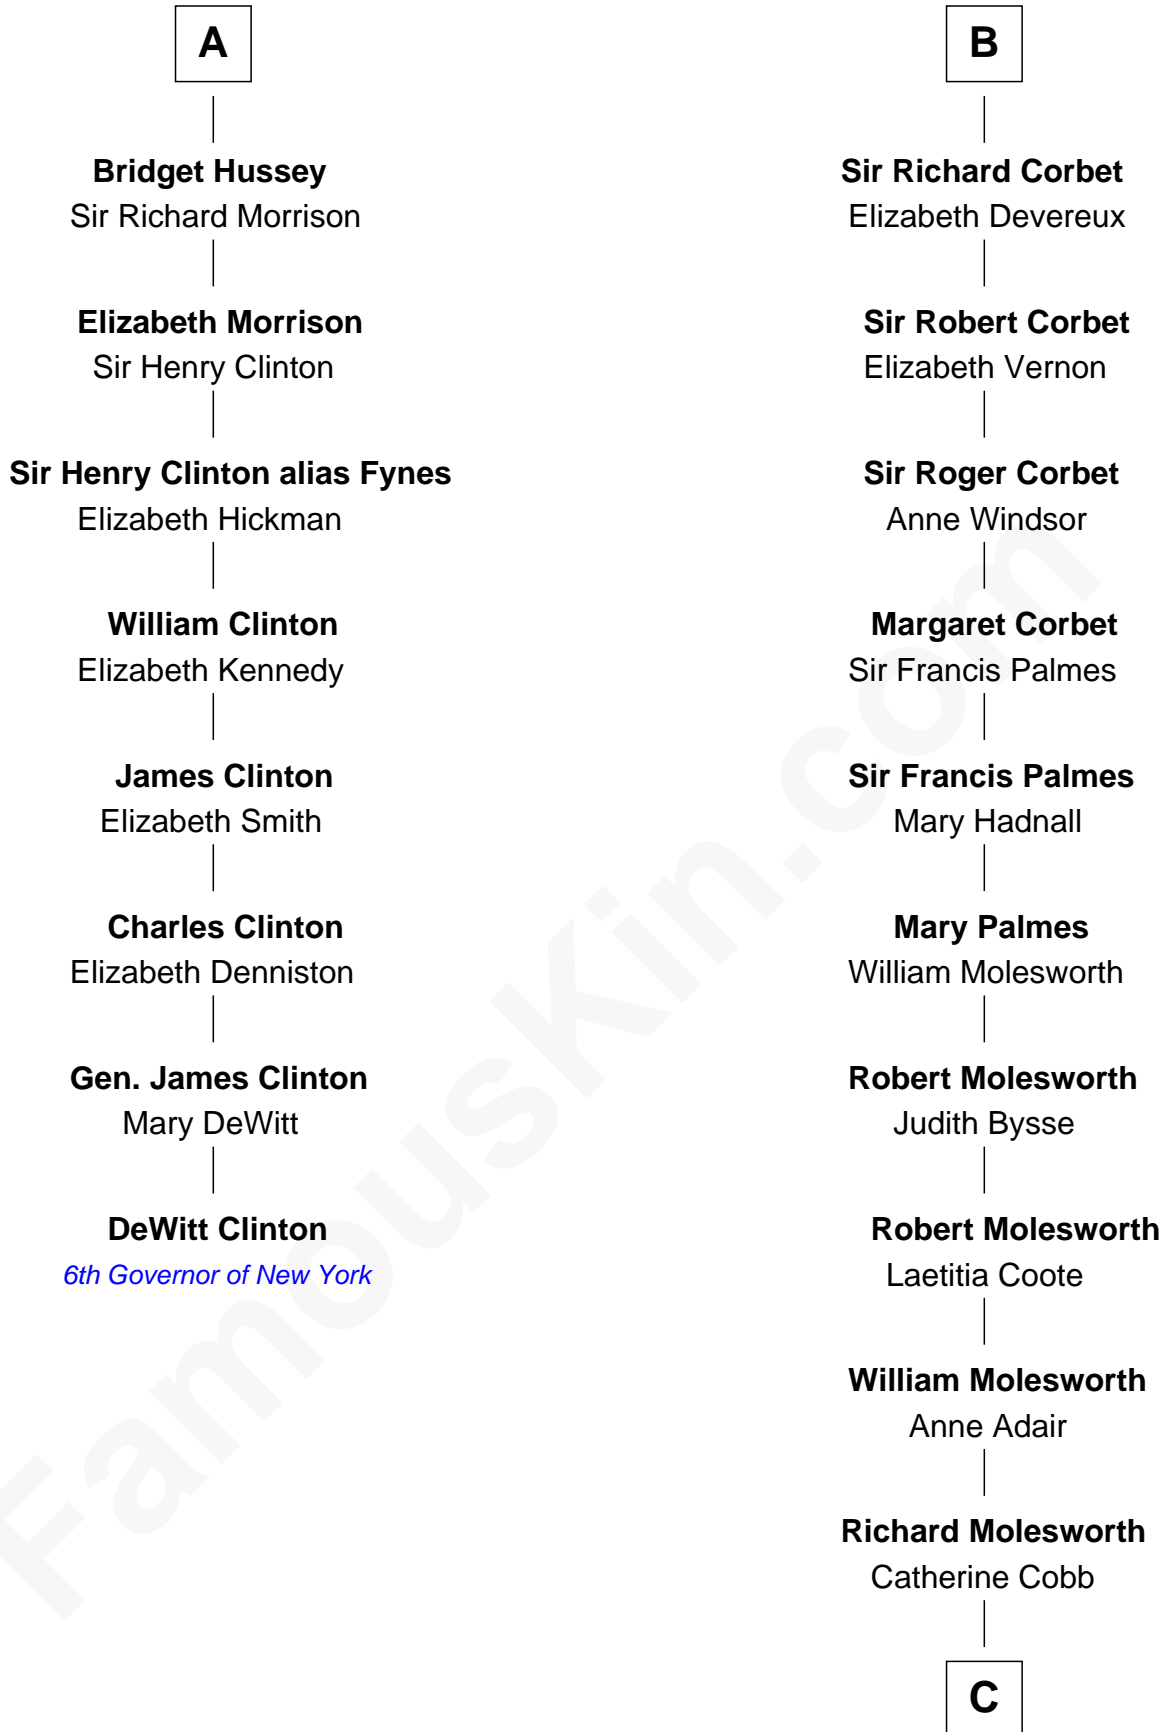

# FamousKin.com Relationship Chart of

**DeWitt Clinton**

*6th Governor of New York*

14th cousin 6 times removed of

**Joan Fontaine**

*Movie Actress*

**C**

**John Molesworth**

Louise Tomkyns

**Margaret Letitia Molesworth**

Charles Richard De Havilland

**Walter Augustus De Havilland**

Lillian Augusta Ruse

**Joan Fontaine**

*Movie Actress*

FamousKin.com