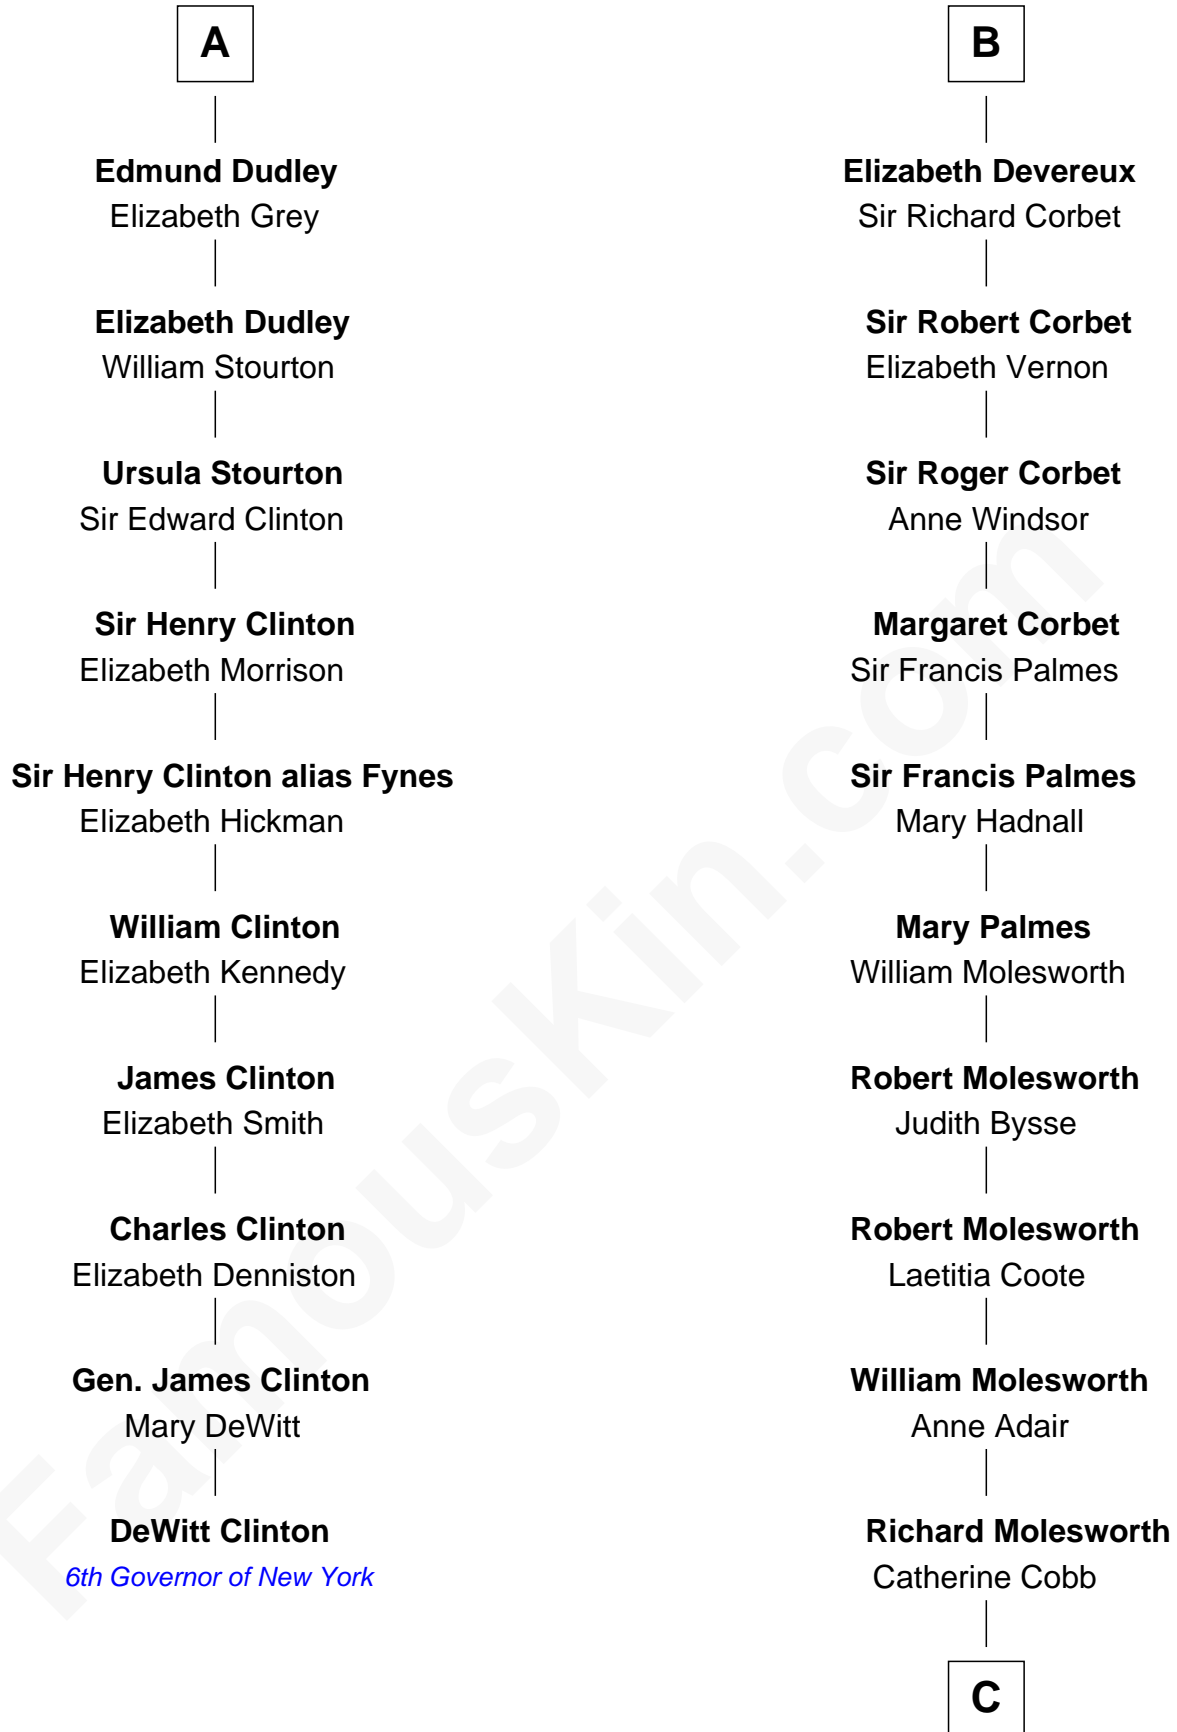

FamousKin.com Relationship Chart of

DeWitt Clinton

6th Governor of New York

16th cousin 4 times removed of

Joan Fontaine

Movie Actress

Sir Hugh le Despencer

Isabella de Beauchamp

Eleanor de Clare

Sir Edward le Despencer

Anne de Ferrers

Edward Despencer

Elizabeth Burghersh

Margaret Despencer

Robert de Ferrers

Sir Edmund Ferrers

Ellen Roche

Sir William Ferrers

Elizabeth Belknap

Anne Ferrers

Sir Walter Devereux

B

C

John Molesworth