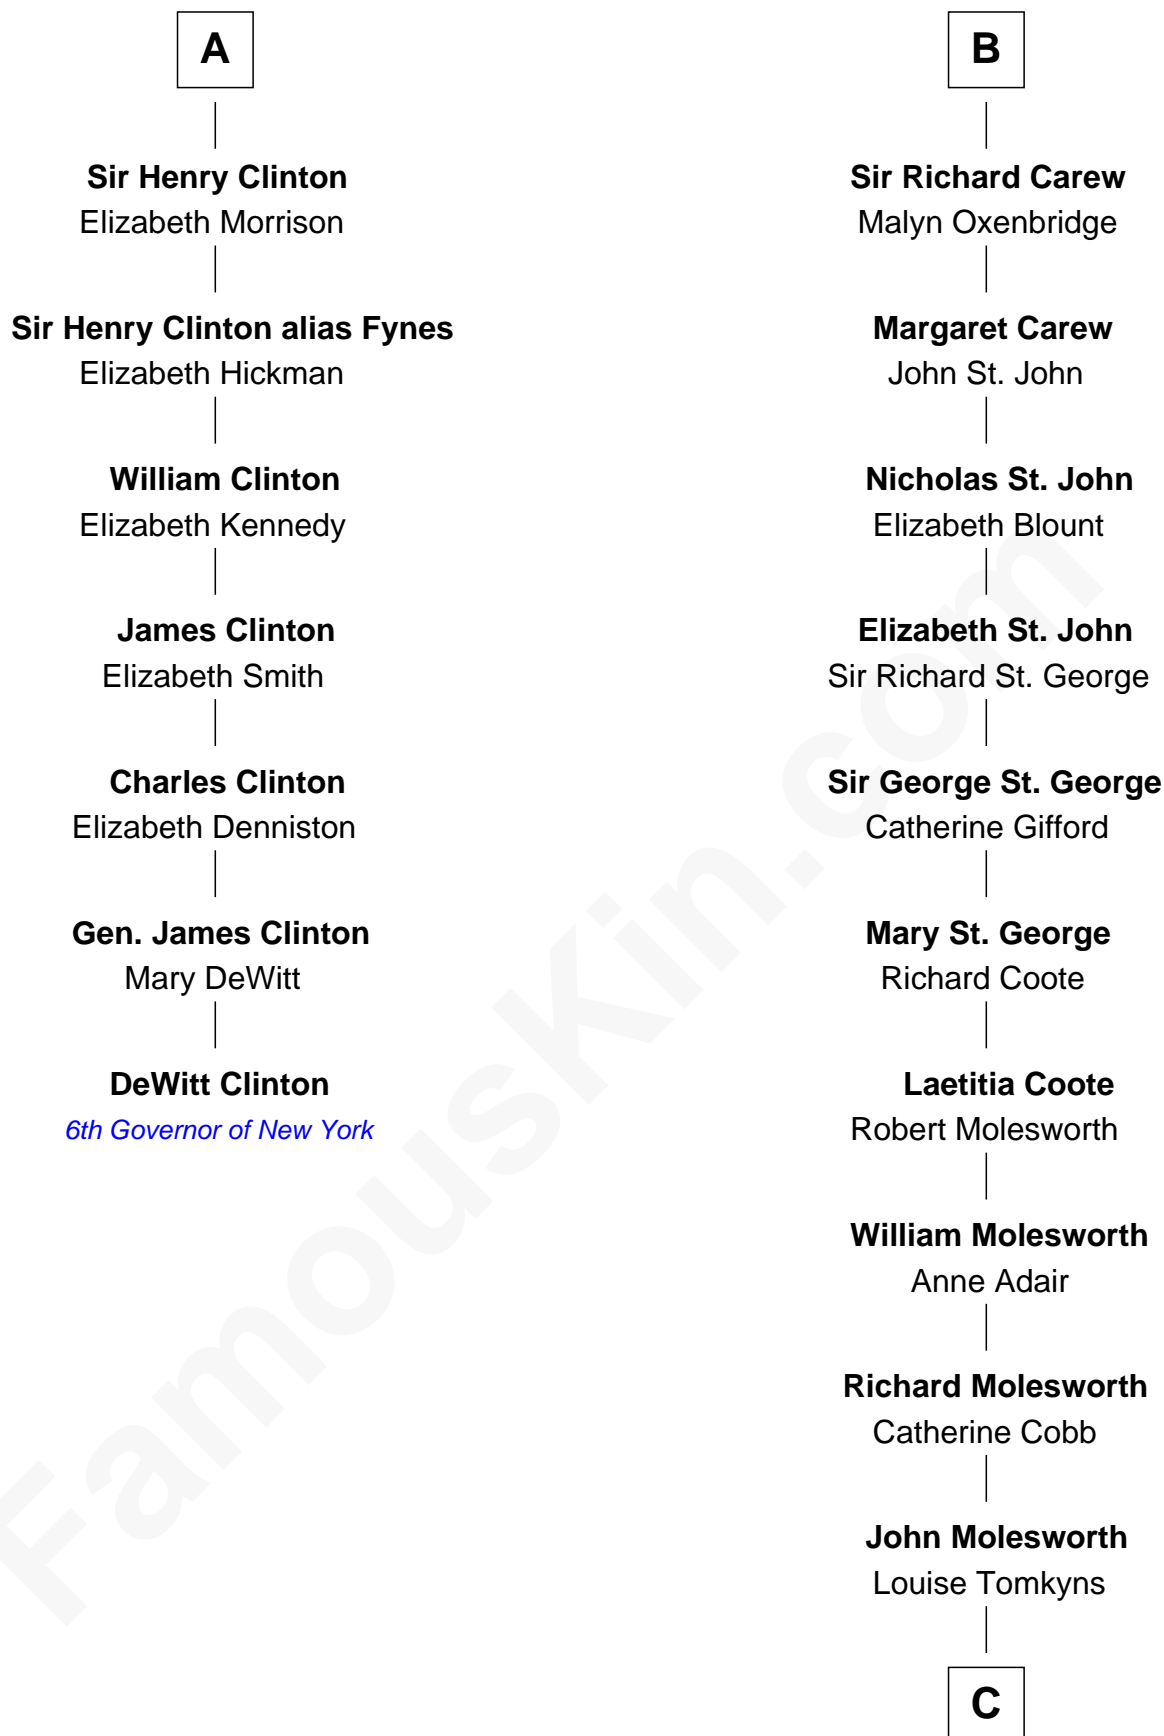

FamousKin.com Relationship Chart of

DeWitt Clinton

6th Governor of New York

13th cousin 6 times removed of

Joan Fontaine

Movie Actress

Sir Maurice de Berkeley

Eve la Zouche

Edmund Dudley

Elizabeth Grey

Elizabeth Dudley

William Stourton

Ursula Stourton

Sir Edward Clinton

A

Isabel de Berkeley

Sir Robert de Clifford

Sir Roger de Clifford

Maud de Beauchamp

Katherine de Clifford

Sir Ralph de Greystoke

Maud de Greystoke

Eudo de Welles

Sir Lionel de Welles

Joan de Waterton

Eleanor de Welles

Sir Thomas Hoo

Eleanor Hoo

James Carew

B

C

Margaret Letitia Molesworth
Charles Richard De Havilland