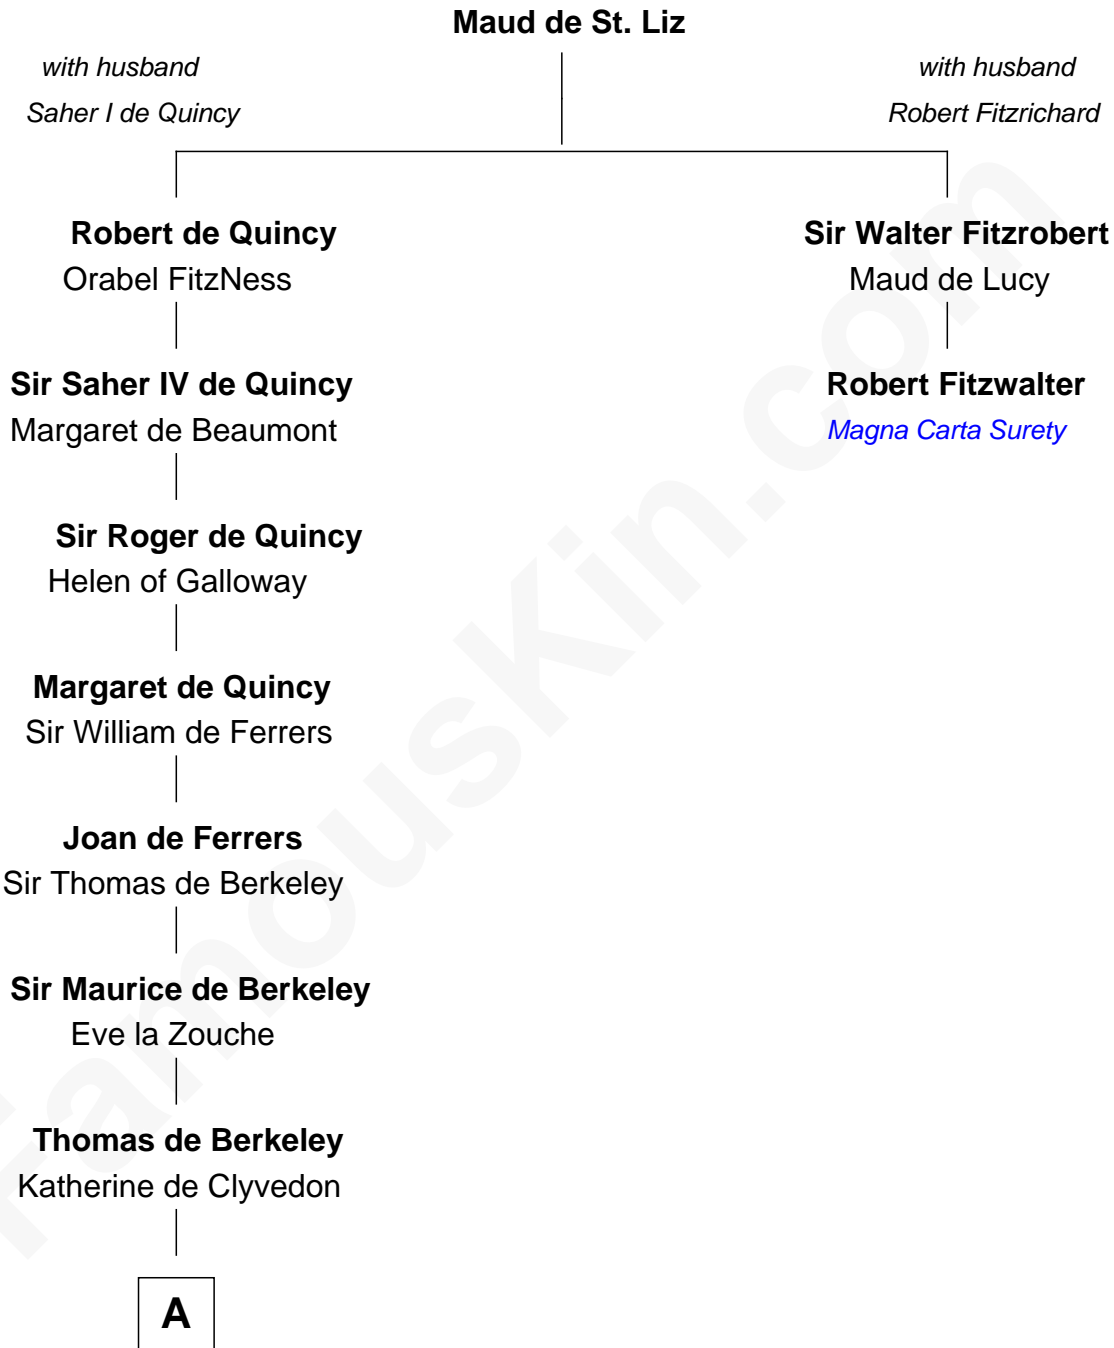

FamousKin.com Relationship Chart of

DeWitt Clinton

6th Governor of New York

1st cousin 18 times removed of

Robert Fitzwalter

Magna Carta Surety

B

Charles Clinton
Elizabeth Denniston

Gen. James Clinton
Mary DeWitt

DeWitt Clinton
6th Governor of New York

FamousKin.com