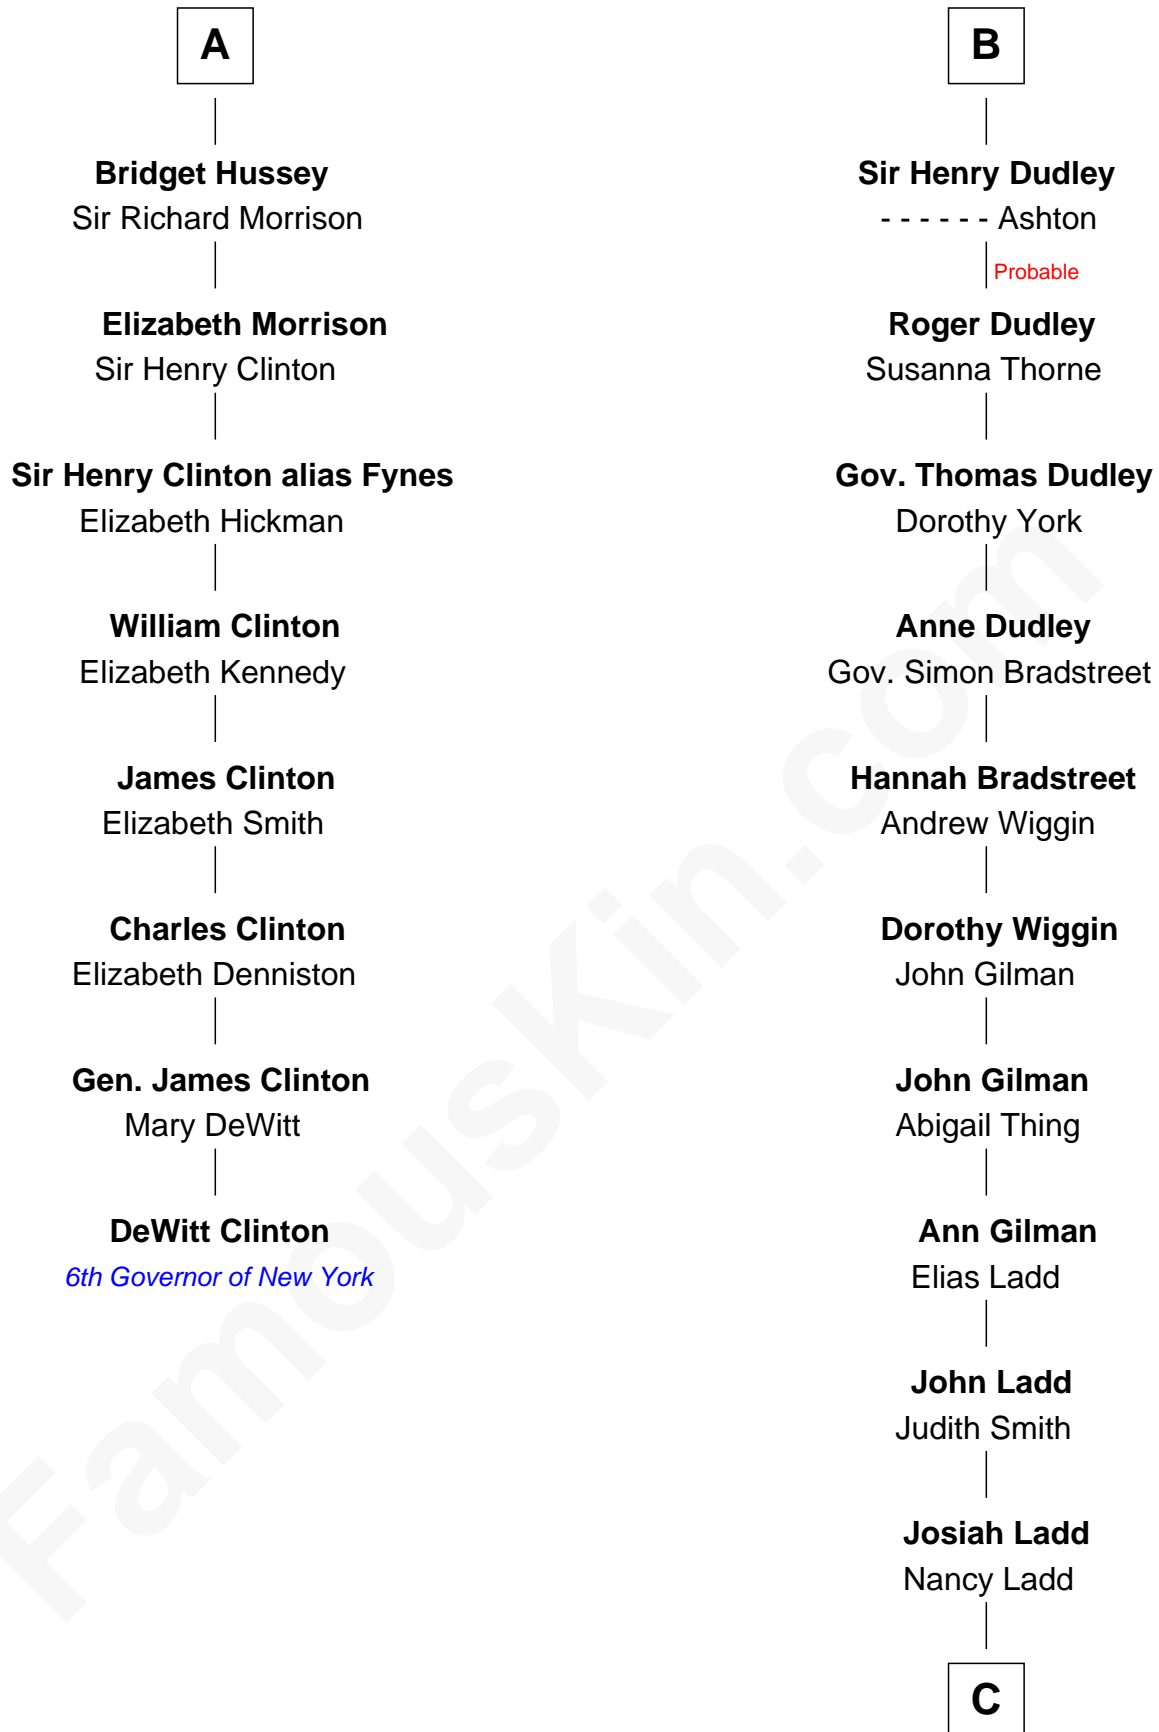

# FamousKin.com Relationship Chart of

**DeWitt Clinton**

*6th Governor of New York*

14th cousin 6 times removed of

**Alan Ladd**

*Movie Actor*

**Henry Plantagenet**

Maud de Chaworth

**Sir Edmund Grey**

Katherine Percy

**George Grey**

Catherine Herbert

**Anne Grey**

Sir John Hussey

**A**

**Eleanor Plantagenet**

Richard Fitzalan

**Alice Fitzalan**

Sir Thomas de Holand

**Eleanor Holand**

Edward Cherleton

**Joyce Cherleton**

Sir John Tiptoft

**Joyce Tiptoft**

Sir Edmund Sutton

**Sir Edward Sutton**

Cecily Willoughby

**Sir John Sutton**

Cecily Grey

**B**

**C**

**Alvaro Ladd**  
Nancy Shotwell