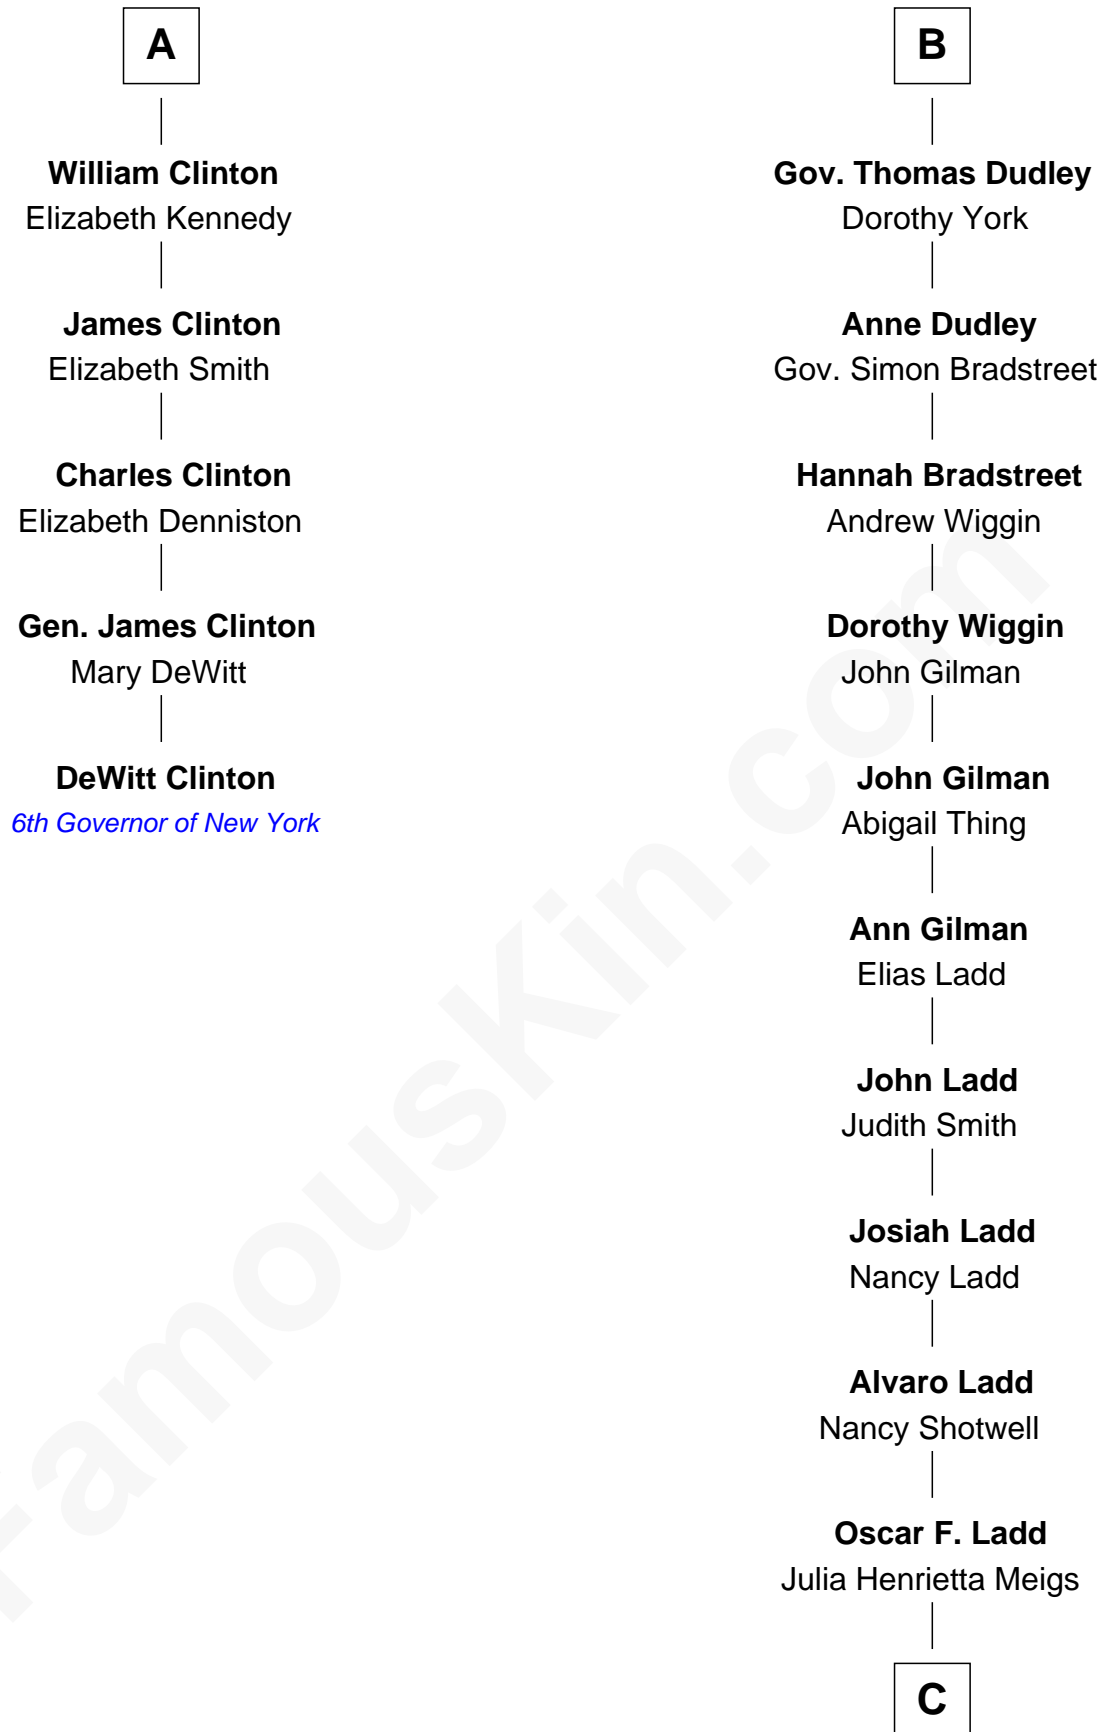

FamousKin.com Relationship Chart of

DeWitt Clinton

6th Governor of New York

11th cousin 7 times removed of

Alan Ladd

Movie Actor

Sir Reynold Grey

Margaret de Ros