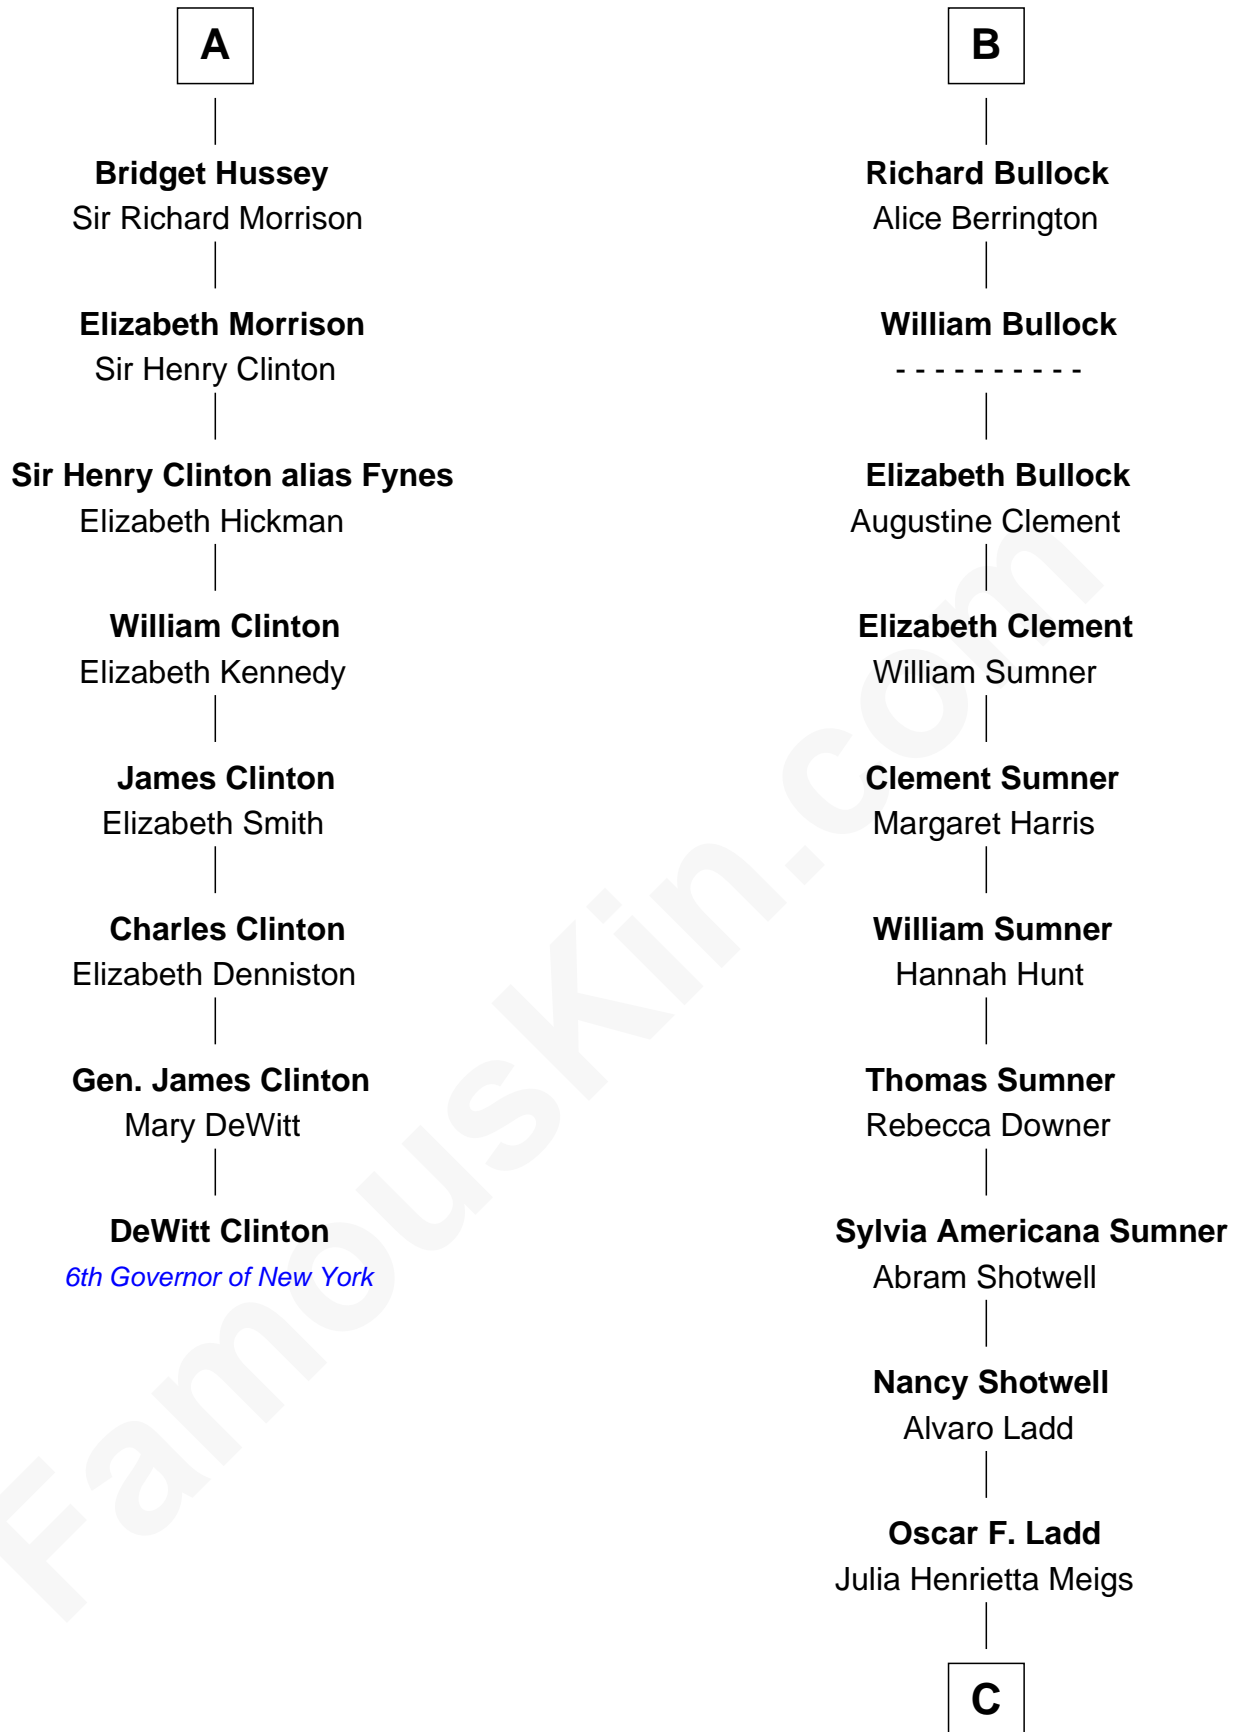

FamousKin.com Relationship Chart of

DeWitt Clinton

6th Governor of New York

14th cousin 4 times removed of

Alan Ladd

Movie Actor

Bartholomew de Badlesmere

Margaret de Clare

Sir William Norreys

Margaret Norreys

Gilbert Bullock

Thomas Bullock

Alice Kingsmill

B

C

Alan Harwood Ladd