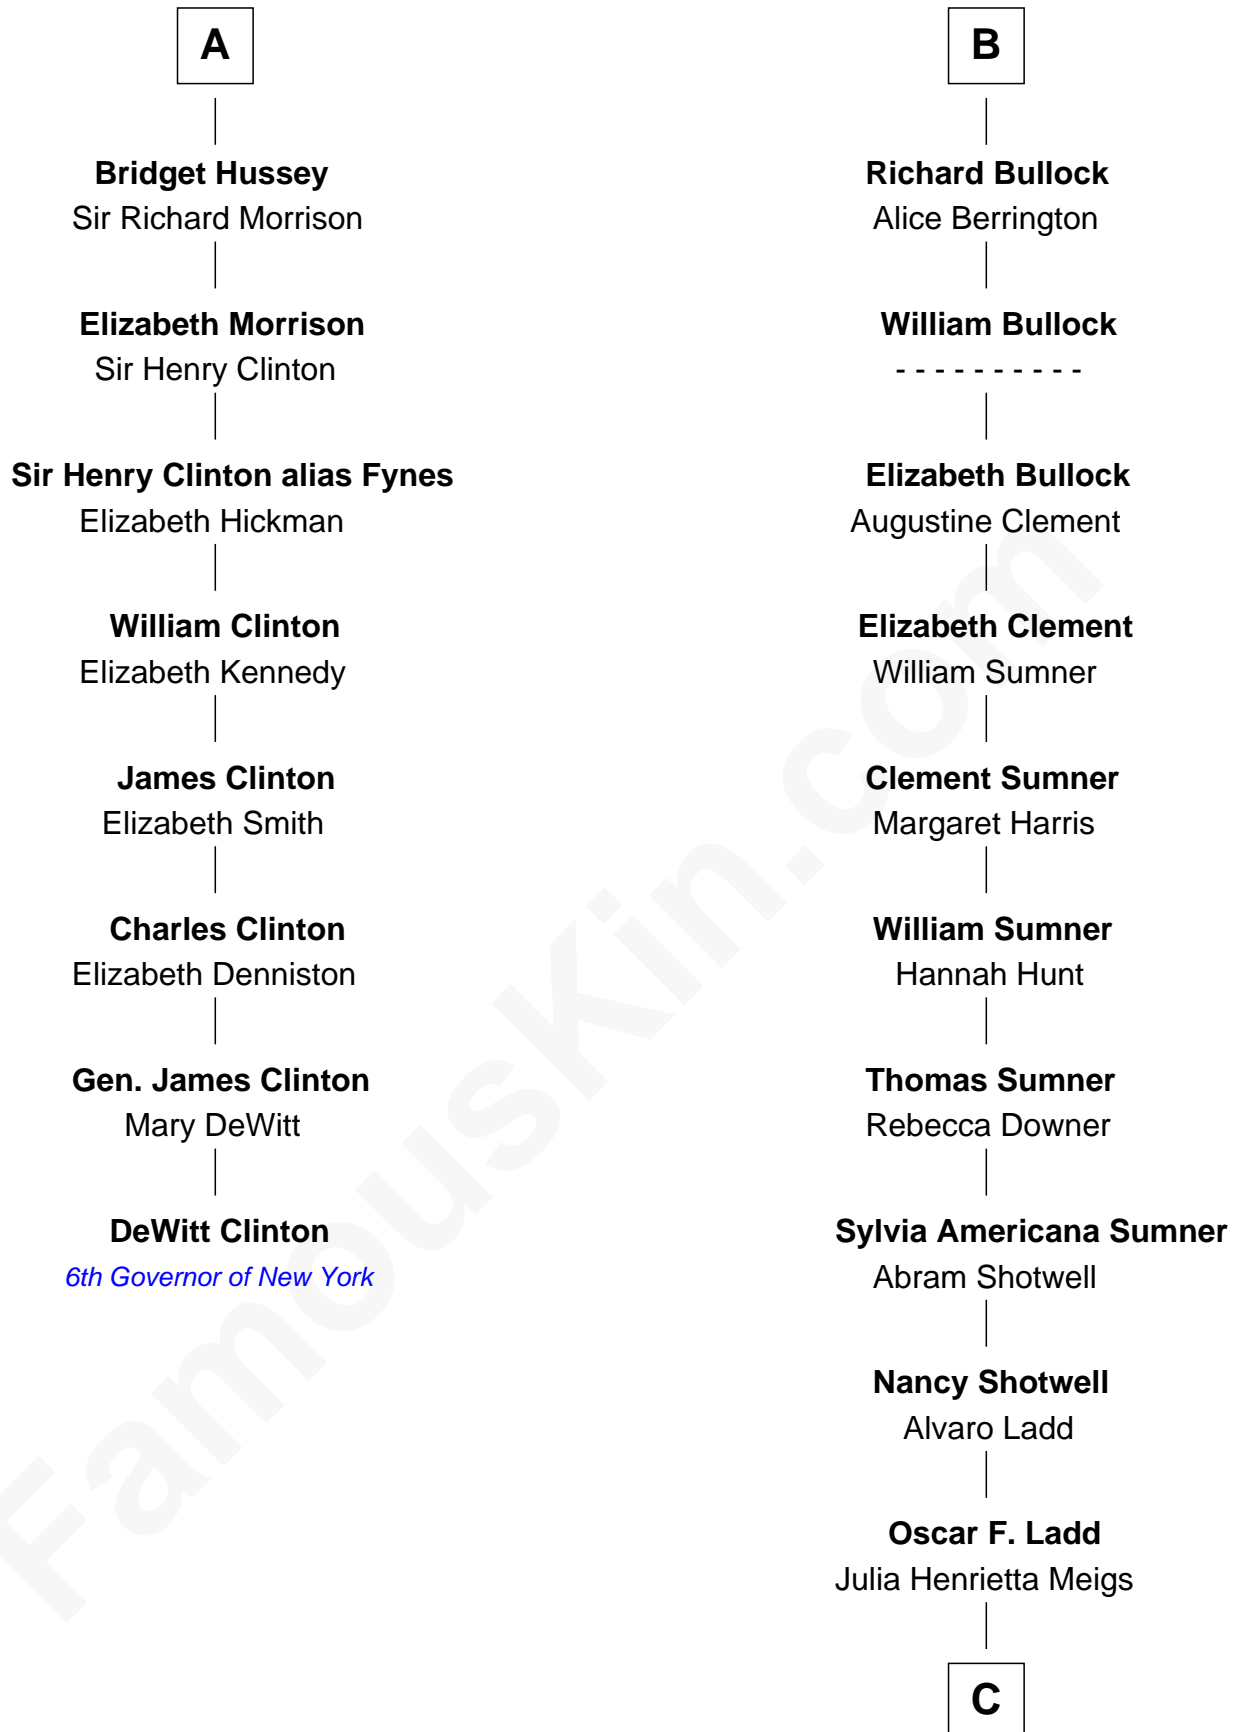

# FamousKin.com Relationship Chart of

**DeWitt Clinton**

*6th Governor of New York*

14th cousin 4 times removed of

**Alan Ladd**

*Movie Actor*

**C**

Alan Harwood Ladd