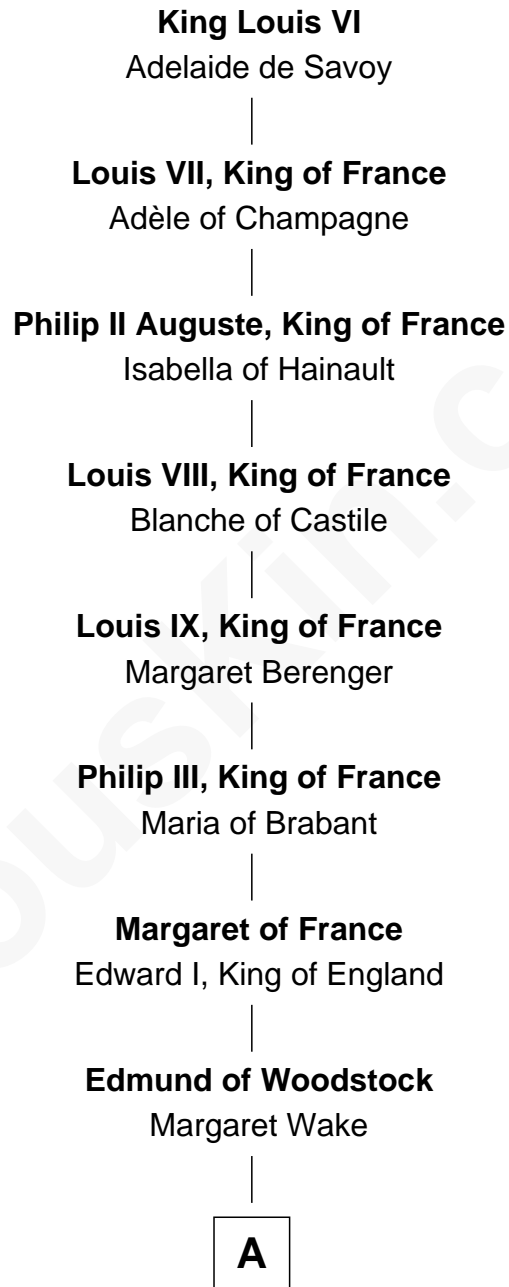

FamousKin.com Relationship Chart of

DeWitt Clinton

6th Governor of New York

19th Great-grandson of

King Louis VI

King of France

A

Joan Plantagenet

Thomas Holand

John de Holand

Elizabeth of Lancaster

Constance de Holand

Sir John Grey

Sir Edmund Grey

Katherine Percy

George Grey