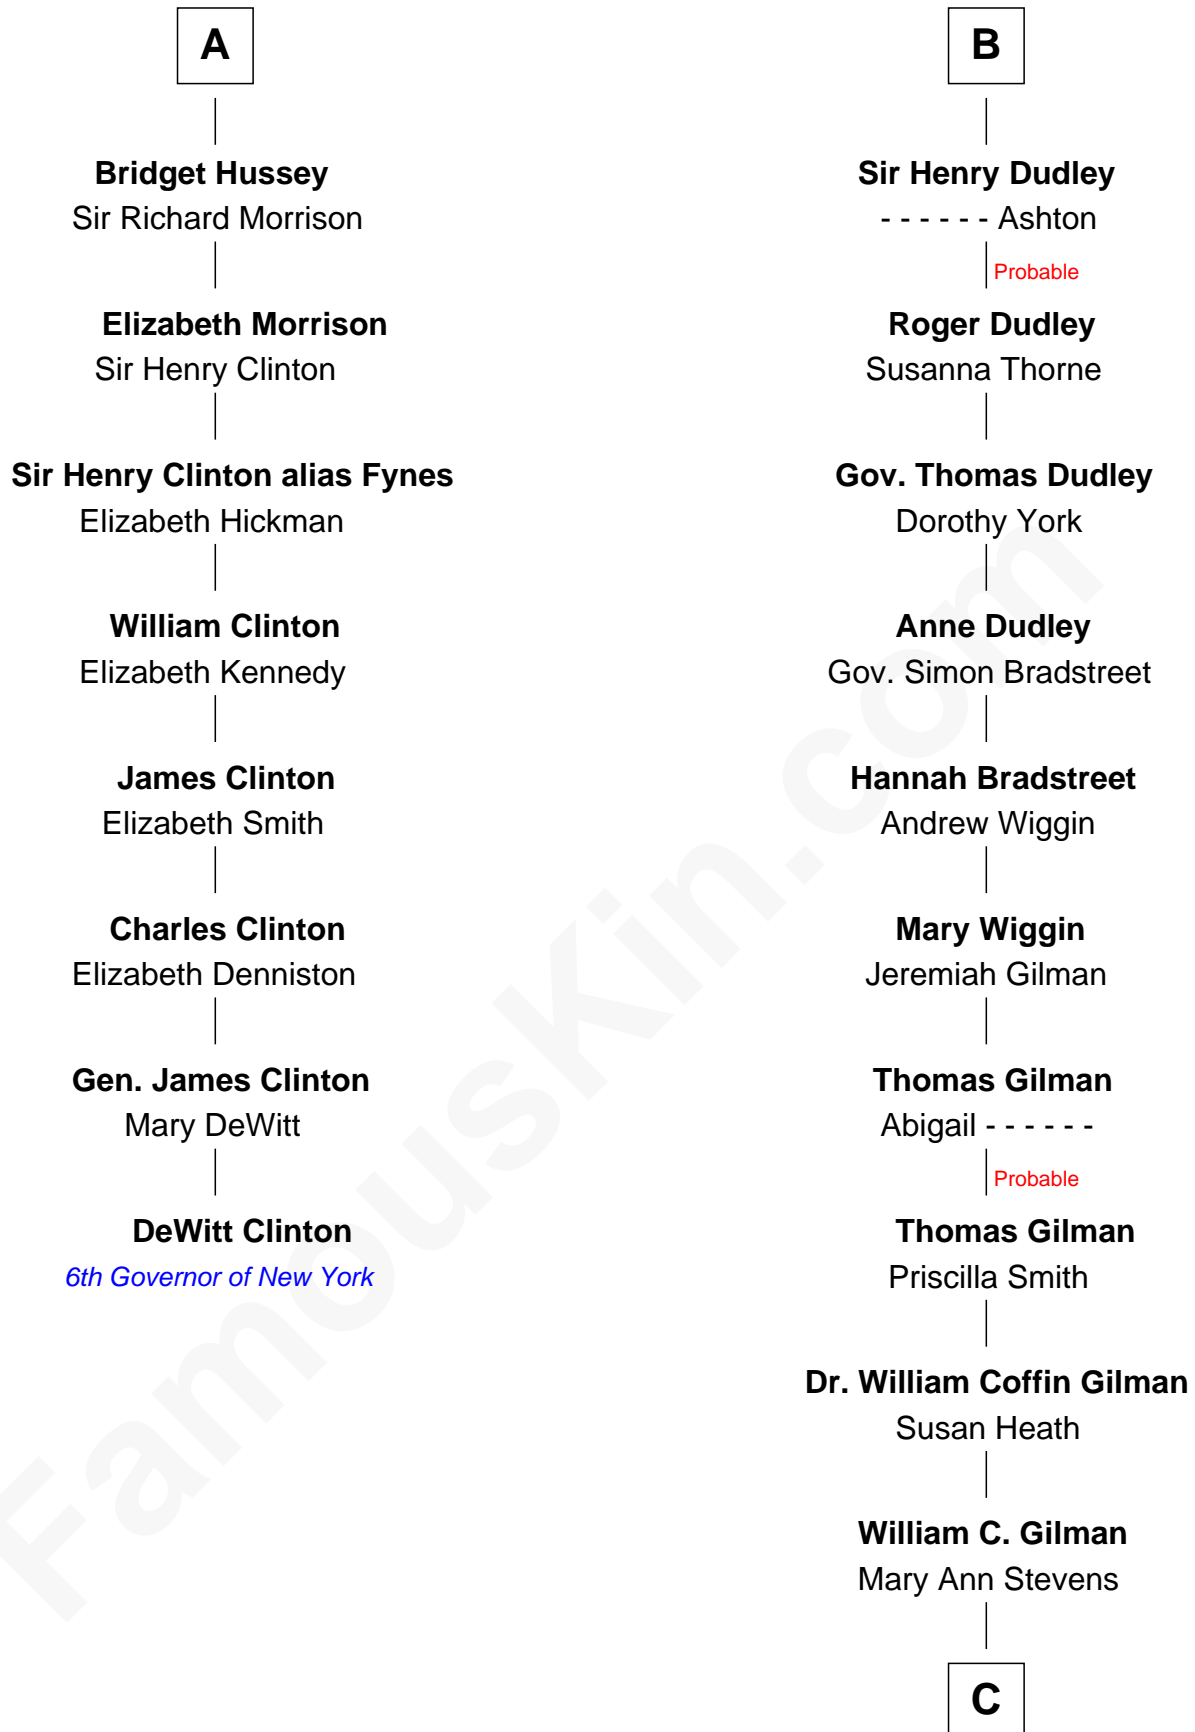

# FamousKin.com Relationship Chart of

**DeWitt Clinton**

*6th Governor of New York*

14th cousin 6 times removed of

**George Hamilton**

*TV and Movie Actor*

**Henry Plantagenet**

Maud de Chaworth

**Sir Edmund Grey**

Katherine Percy

**George Grey**

Catherine Herbert

**Anne Grey**

Sir John Hussey

**A**

**Eleanor Plantagenet**

Sir Edmund Sutton

**Sir Edward Sutton**

Cecily Willoughby

**Sir John Sutton**

Cecily Grey

**B**

C

**George C. Gilman**  
Elizabeth Melissa Lane

**Lillian C. Gilman**  
Harry Fuller Hamilton

**George William Hamilton**  
Anne Lucille Stevens

**George Hamilton**  
*TV and Movie Actor*