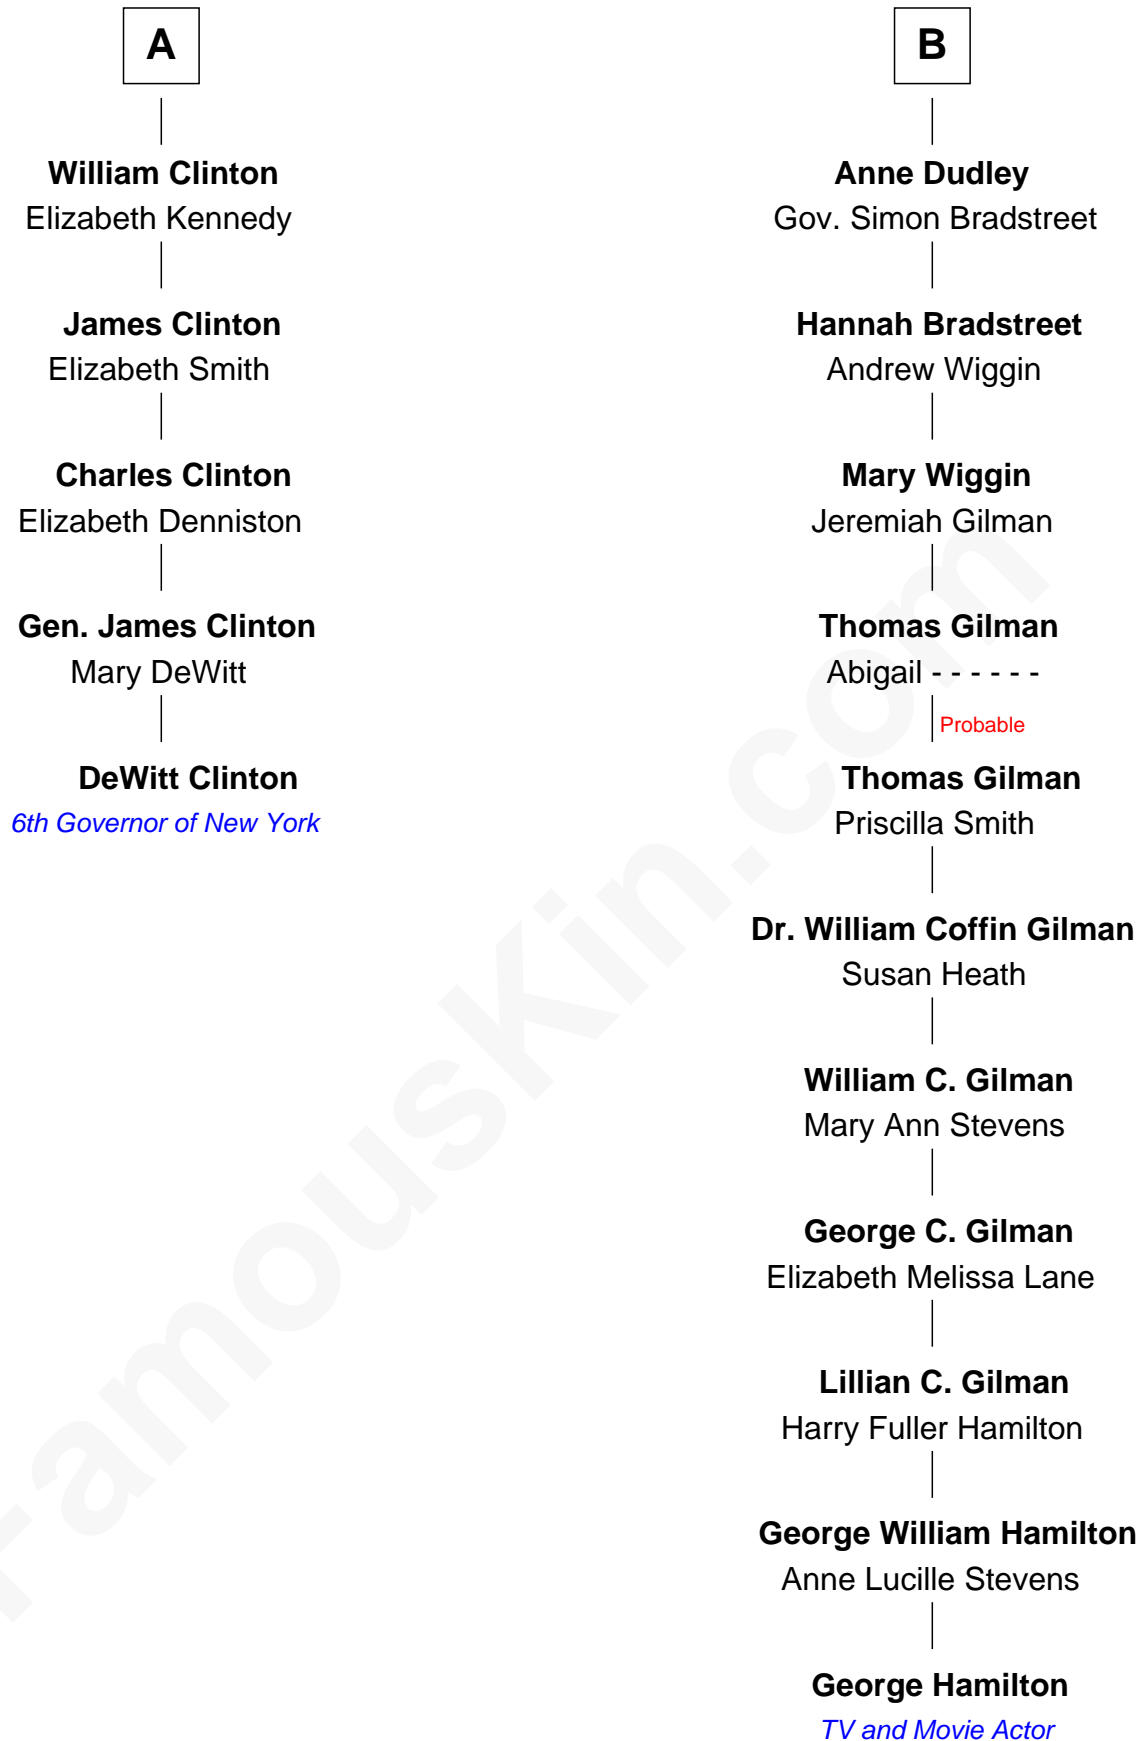

FamousKin.com Relationship Chart of

DeWitt Clinton

6th Governor of New York

11th cousin 6 times removed of

George Hamilton

TV and Movie Actor

Sir Ralph Neville

Joan Beaufort

Eleanor Neville

Sir Henry Percy

Katherine Percy

Sir Edmund Grey

George Grey

Catherine Herbert

Anne Grey

Sir John Hussey

Sir Thomas Strangeways

Joan Strangeways

Sir William Willoughby

Cecily Willoughby

Sir Edward Sutton

Sir John Sutton

Cecily Grey

Sir Henry Dudley

----- Ashton

Probable

Roger Dudley

Susanna Thorne

Gov. Thomas Dudley

Dorothy York

B

George Hamilton photo by [Angela George](#) [\(CC BY-SA 3.0\)](#)