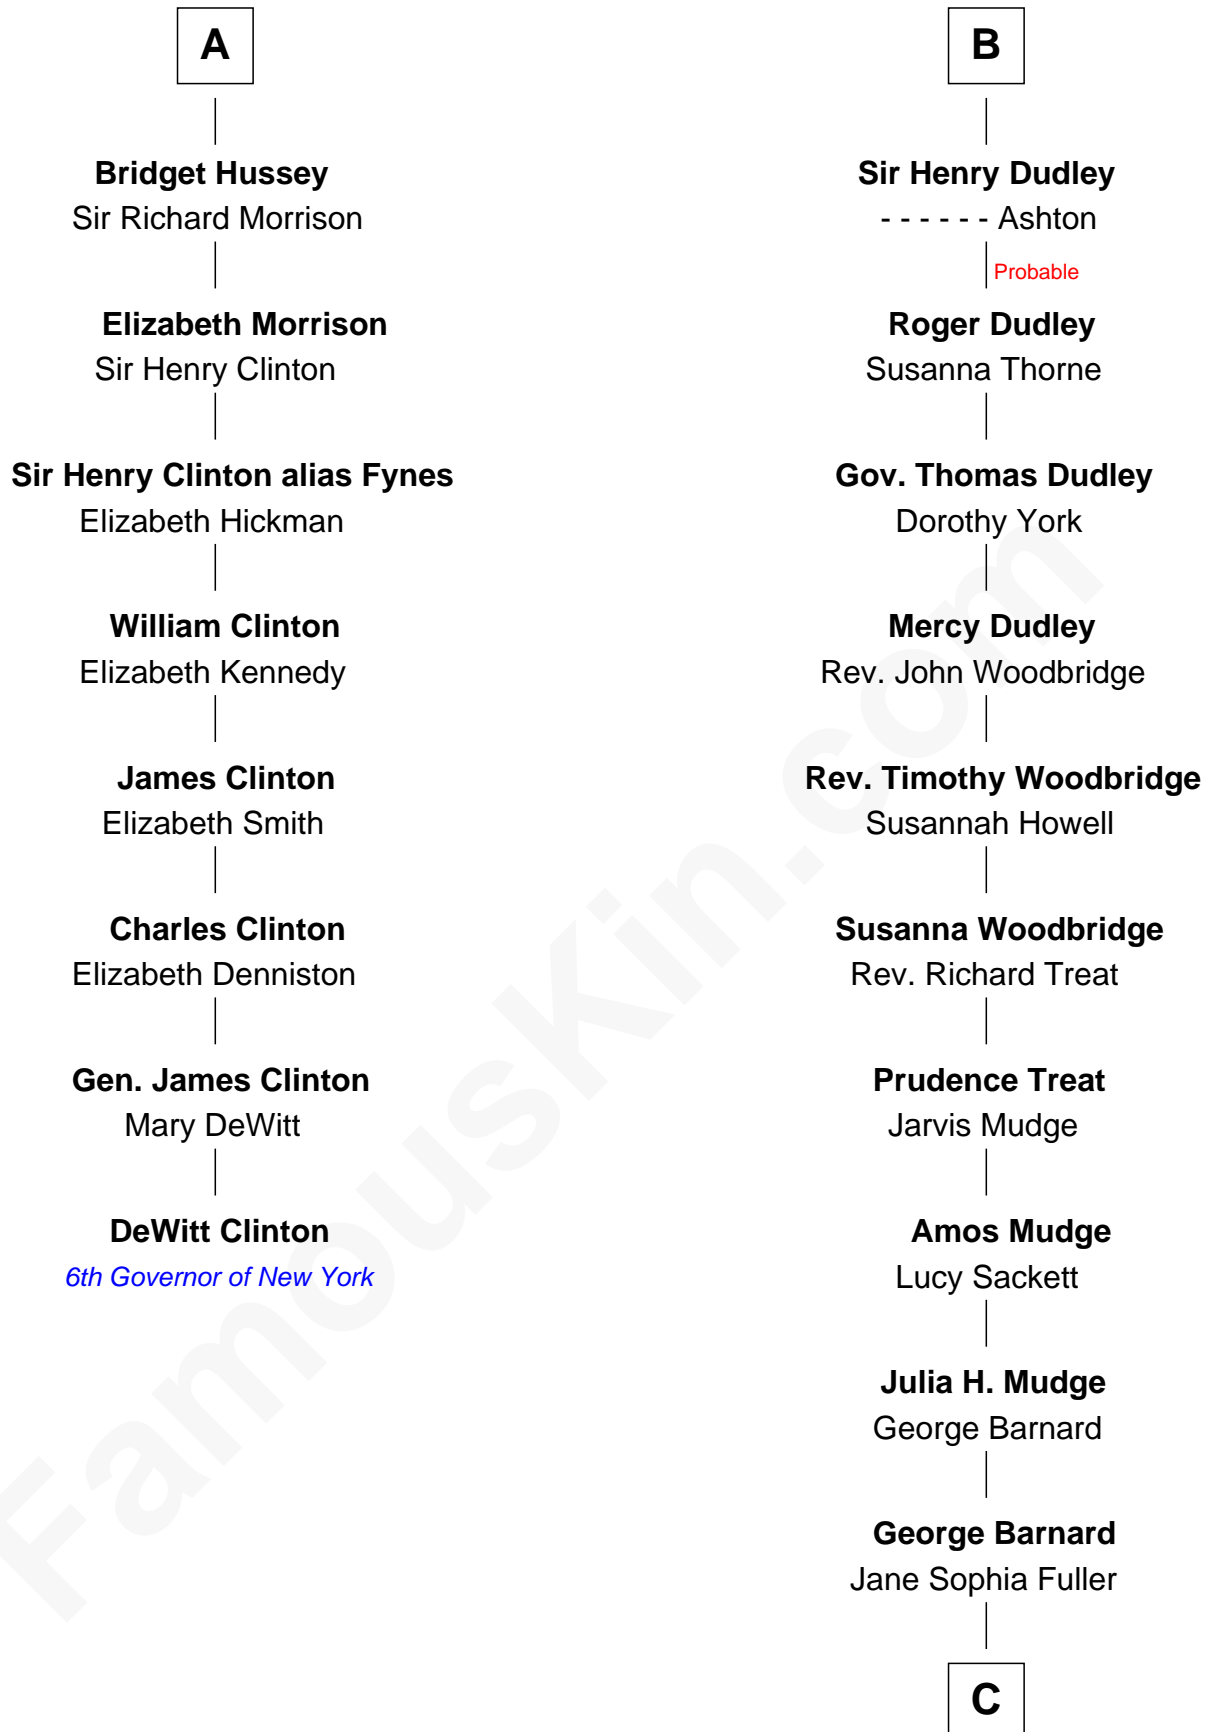

# FamousKin.com Relationship Chart of

**DeWitt Clinton**

*6th Governor of New York*

14th cousin 5 times removed of

**Dick Clark**

*Radio and TV Host*

**Henry Plantagenet**

Maud de Chaworth

**Henry of Lancaster**  
Isabella de Beaumont

**Blanche of Lancaster**  
John of Gaunt

**Elizabeth of Lancaster**  
John de Holand

**Constance de Holand**  
Sir John Grey

**Sir Edmund Grey**  
Katherine Percy

**George Grey**  
Catherine Herbert

**Anne Grey**  
Sir John Hussey

**A**

**Eleanor Plantagenet**  
Richard Fitzalan

**Alice Fitzalan**  
Sir Thomas de Holand

**Eleanor Holand**  
Edward Cherleton

**Joyce Cherleton**  
Sir John Tiptoft

**Joyce Tiptoft**  
Sir Edmund Sutton

**Sir Edward Sutton**  
Cecily Willoughby

**Sir John Sutton**  
Cecily Grey

**B**

**C**

**Charles Fuller Barnard**

Anna May Aldridge

**Julia Fuller Barnard**