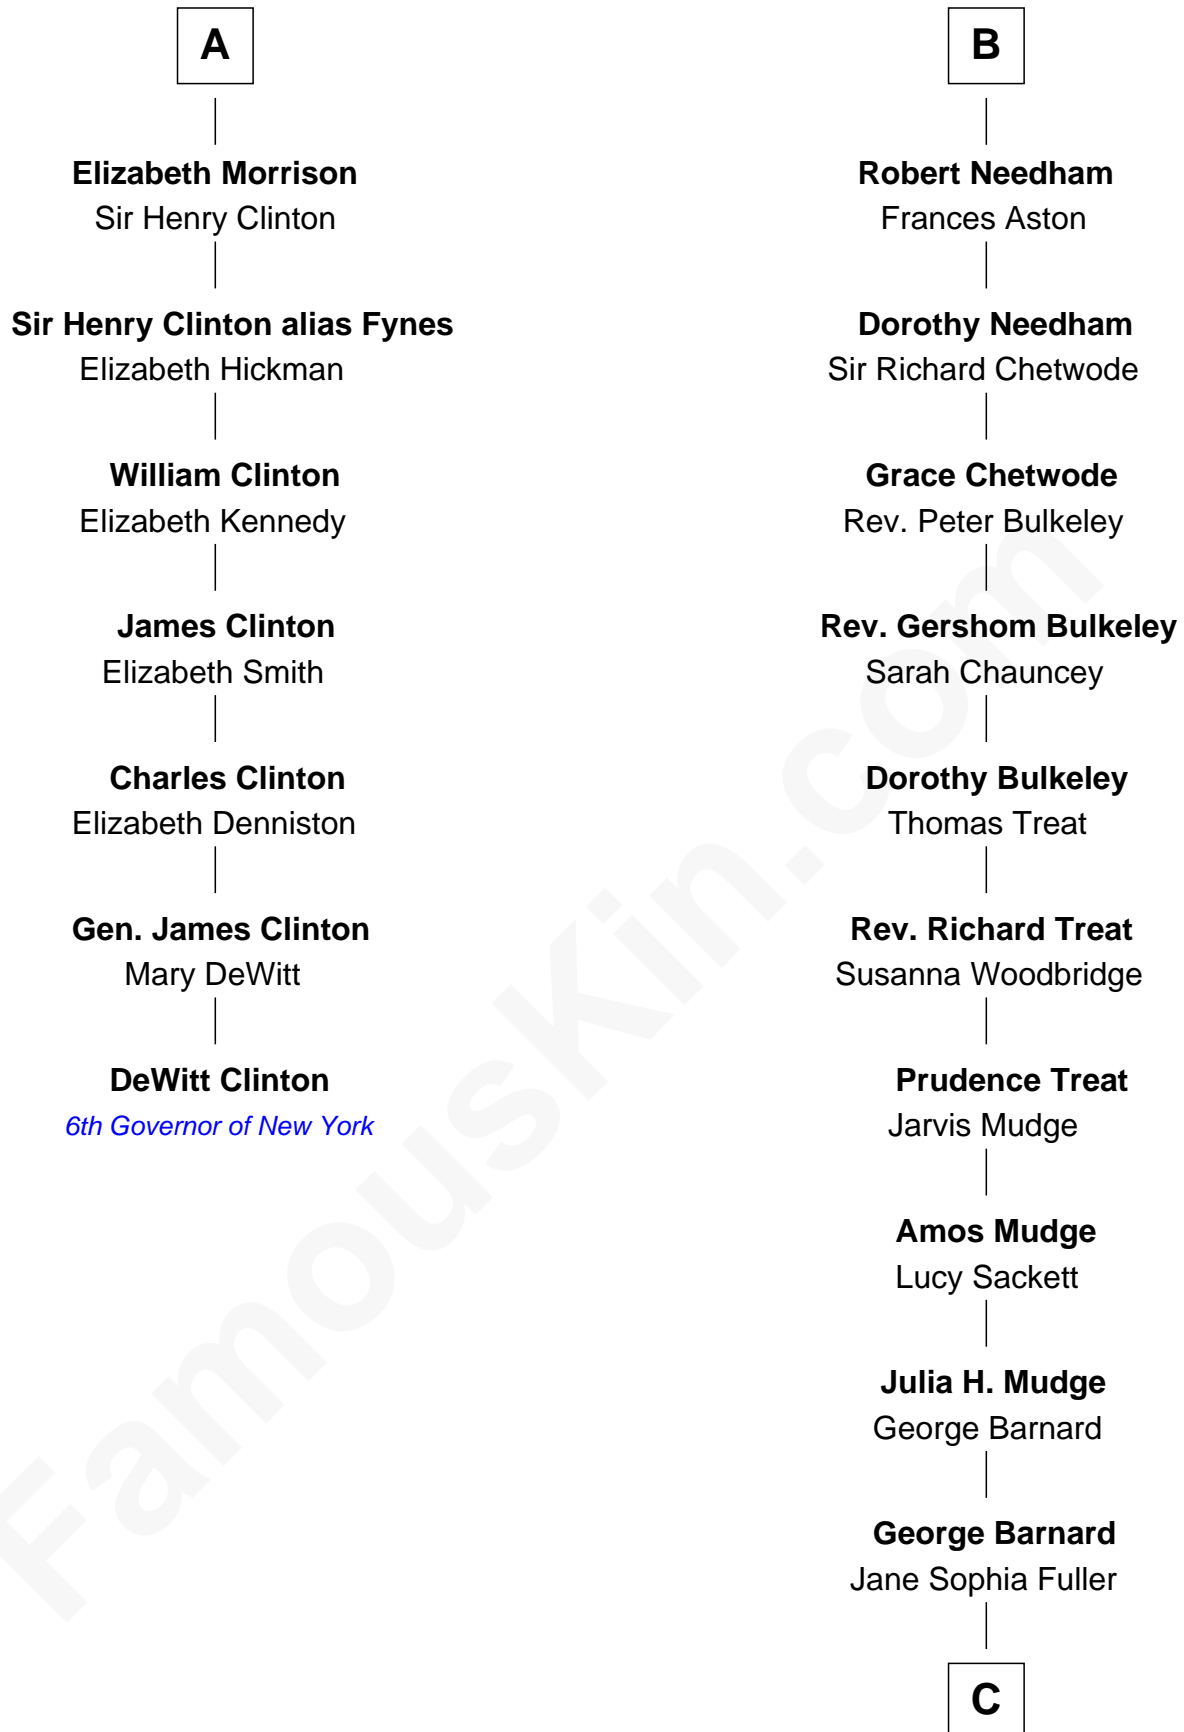

# FamousKin.com Relationship Chart of

**DeWitt Clinton**

*6th Governor of New York*

13th cousin 6 times removed of

**Dick Clark**

*Radio and TV Host*

**Sir William de Ros**  
Margery de Badlesmere

**Thomas de Ros**  
Beatrice de Stafford

**Margaret de Ros**  
Sir Reynold Grey

**Sir John Grey**  
Constance de Holand

**Sir Edmund Grey**  
Katherine Percy

**George Grey**  
Catherine Herbert

**Anne Grey**  
Sir John Hussey

**Bridget Hussey**  
Sir Richard Morrison

**A**

**Maud de Roos**  
John de Welles

**Anne de Welles**  
James Butler

**James Butler**  
Joan Beauchamp

**Elizabeth Butler**  
John Talbot

**Sir Gilbert Talbot**  
Audrey Cotton

**Sir John Talbot**  
Margaret Troutbeck

**Anne Talbot**  
Thomas Needham

**B**

C

**Charles Fuller Barnard**

Anna May Aldridge

**Julia Fuller Barnard**

Richard Augustus Clark

**Dick Clark**