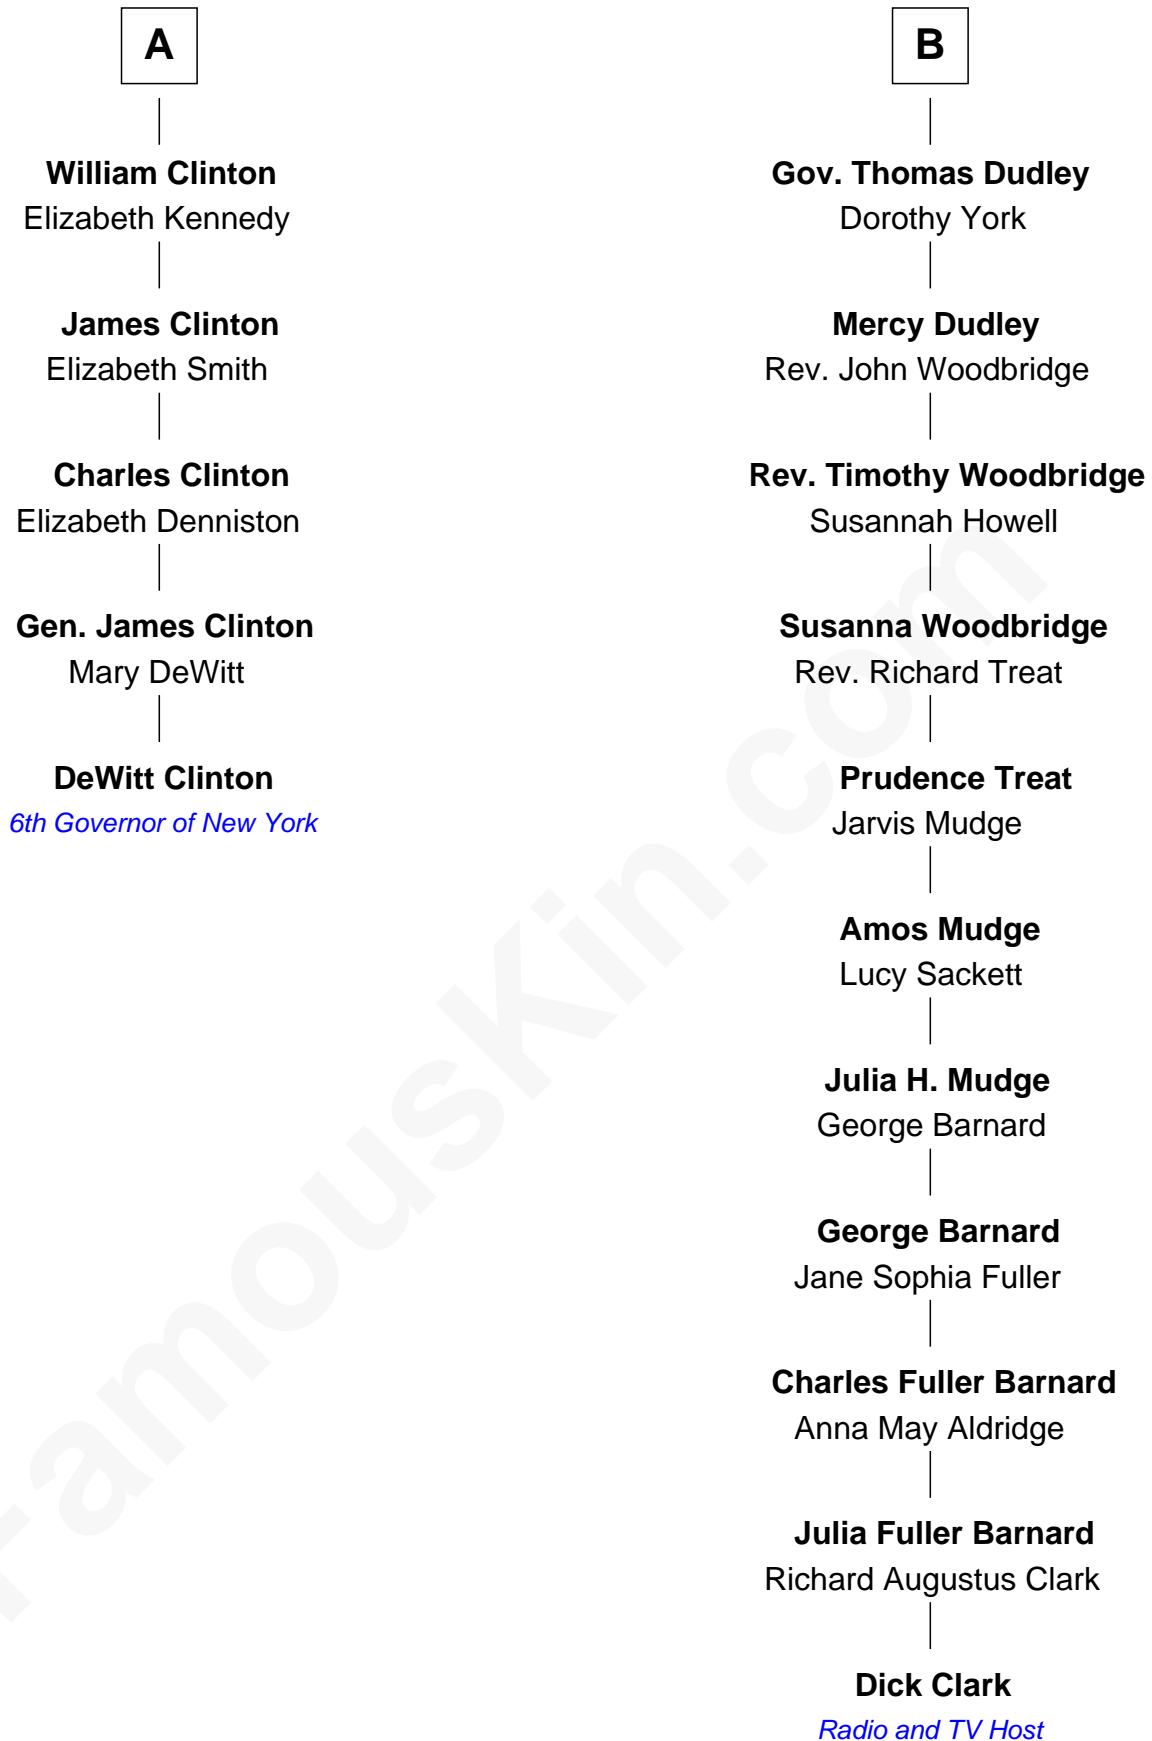

FamousKin.com Relationship Chart of

DeWitt Clinton

6th Governor of New York

11th cousin 6 times removed of

Dick Clark

Radio and TV Host

Sir Reynold Grey

Margaret de Ros

Sir John Grey
Constance de Holand

Sir Edmund Grey
Katherine Percy

George Grey
Catherine Herbert

Anne Grey
Sir John Hussey

Bridget Hussey
Sir Richard Morrison

Elizabeth Morrison
Sir Henry Clinton

Sir Henry Clinton alias Fynes
Elizabeth Hickman

A

Margaret Grey
Sir William Bonville

William Bonville
Elizabeth Harington

William Bonville
Katherine Neville

Cecily Bonville
Thomas Grey

Cecily Grey
Sir John Sutton

Sir Henry Dudley
----- Ashton

Probable

Roger Dudley
Susanna Thorne

B

Dick Clark photo by [Alan Light](#) (CC BY 2.0)