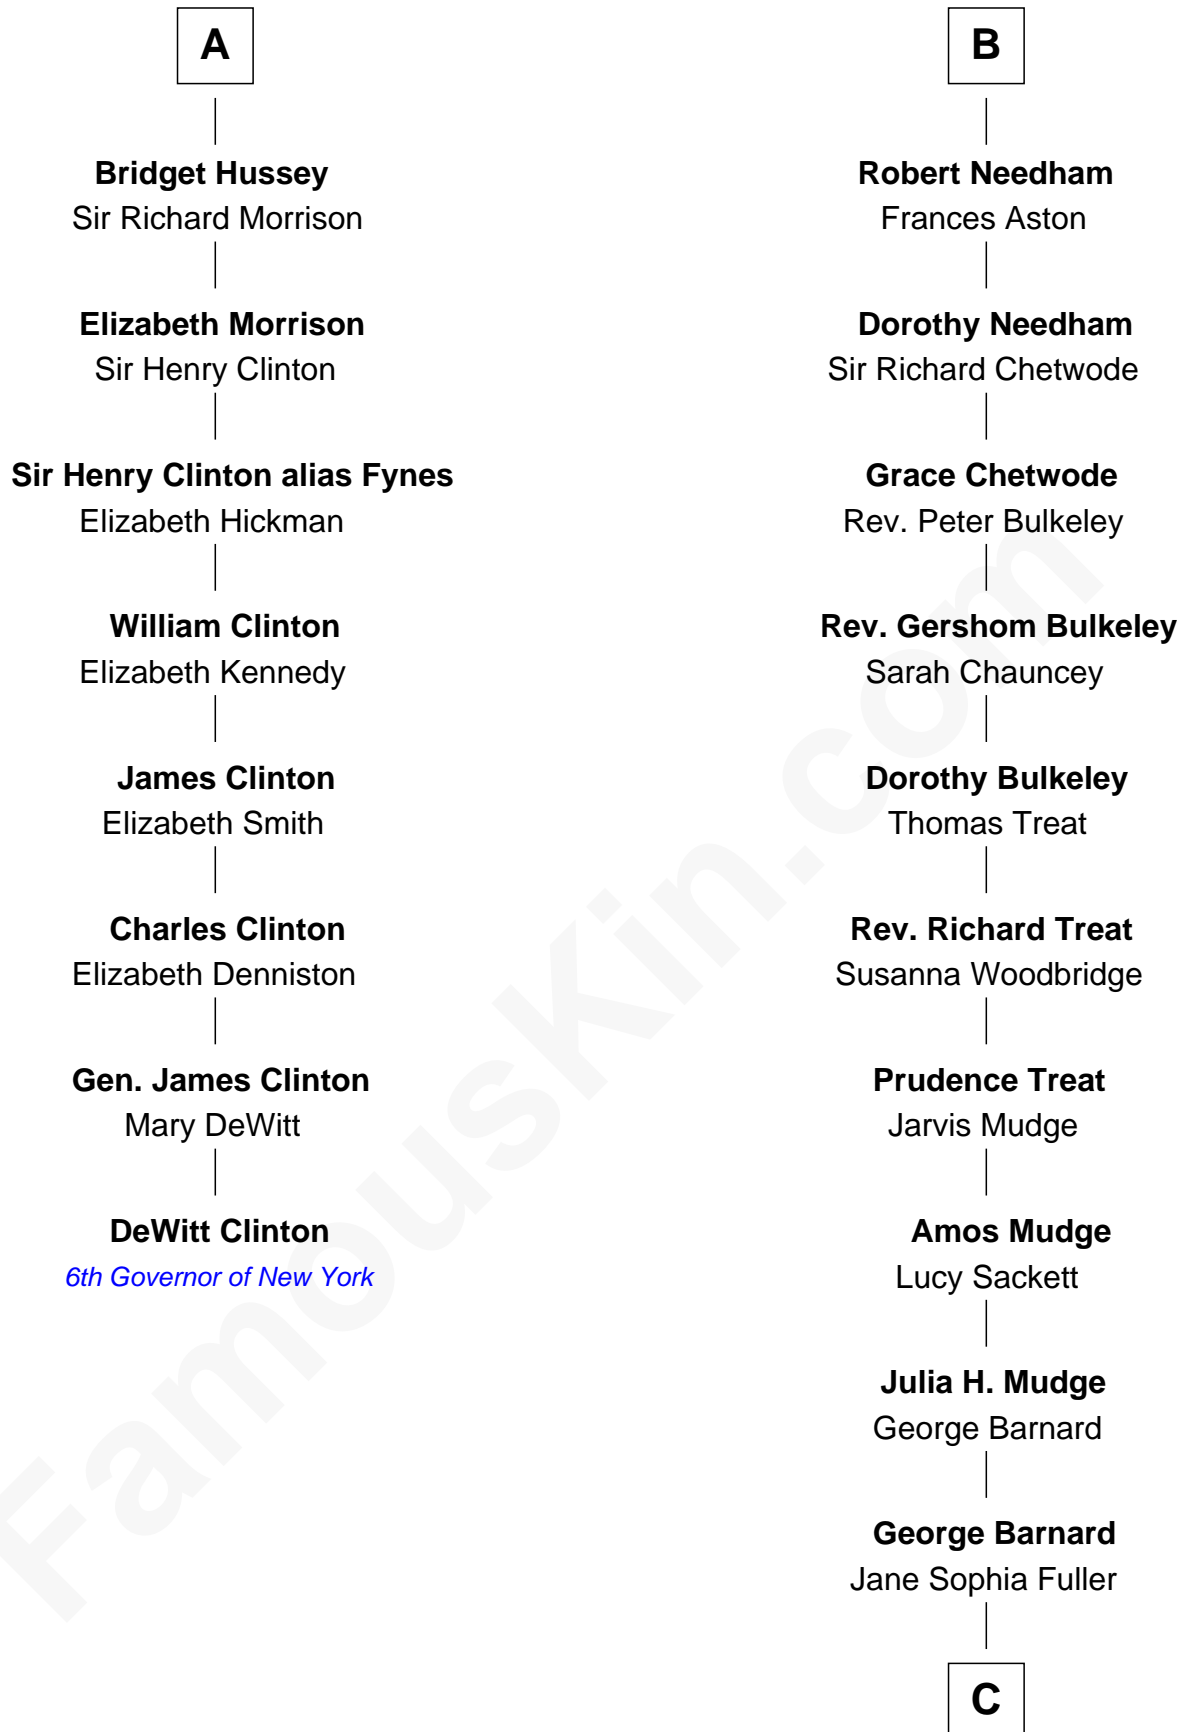

FamousKin.com Relationship Chart of

DeWitt Clinton

6th Governor of New York

14th cousin 5 times removed of

Dick Clark

Radio and TV Host

C

Charles Fuller Barnard

Anna May Aldridge

Julia Fuller Barnard

Richard Augustus Clark

Dick Clark

Radio and TV Host

FamousKin.com