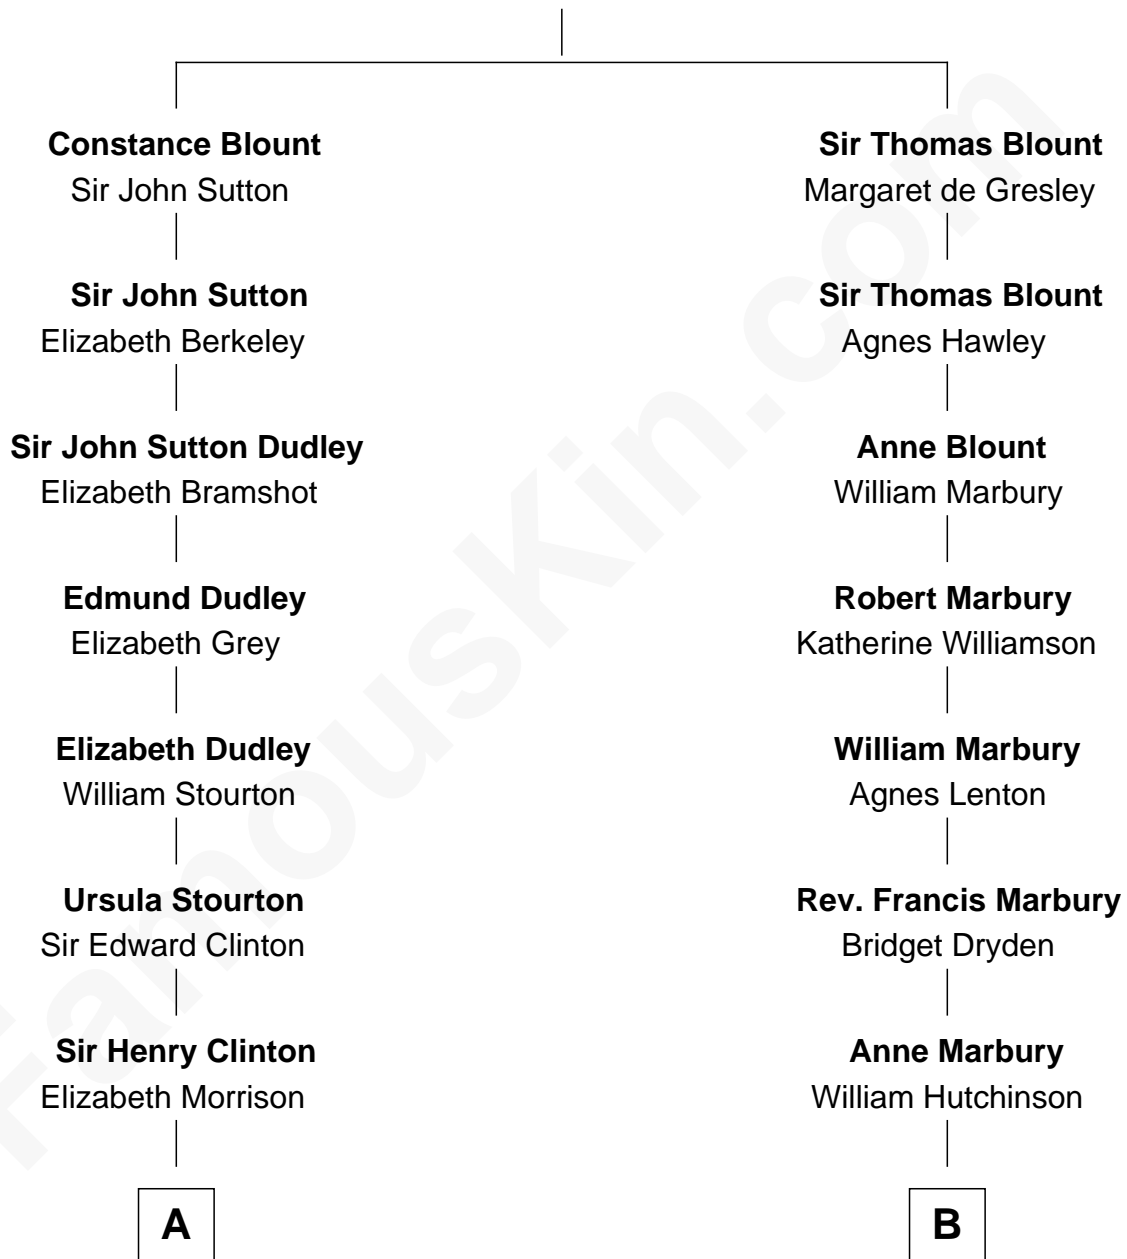

# FamousKin.com Relationship Chart of

**DeWitt Clinton**

*6th Governor of New York*

12th cousin 7 times removed of

**Elisabeth Shue**

*TV and Movie Actress*

**Sir Walter Blount**

Sancha de Ayala

C

**Mary Brewster Gunn**  
Adoniram Judson Wells

**Anne Brewster Wells**  
James William Shue

**Elisabeth Shue**  
*TV and Movie Actress*