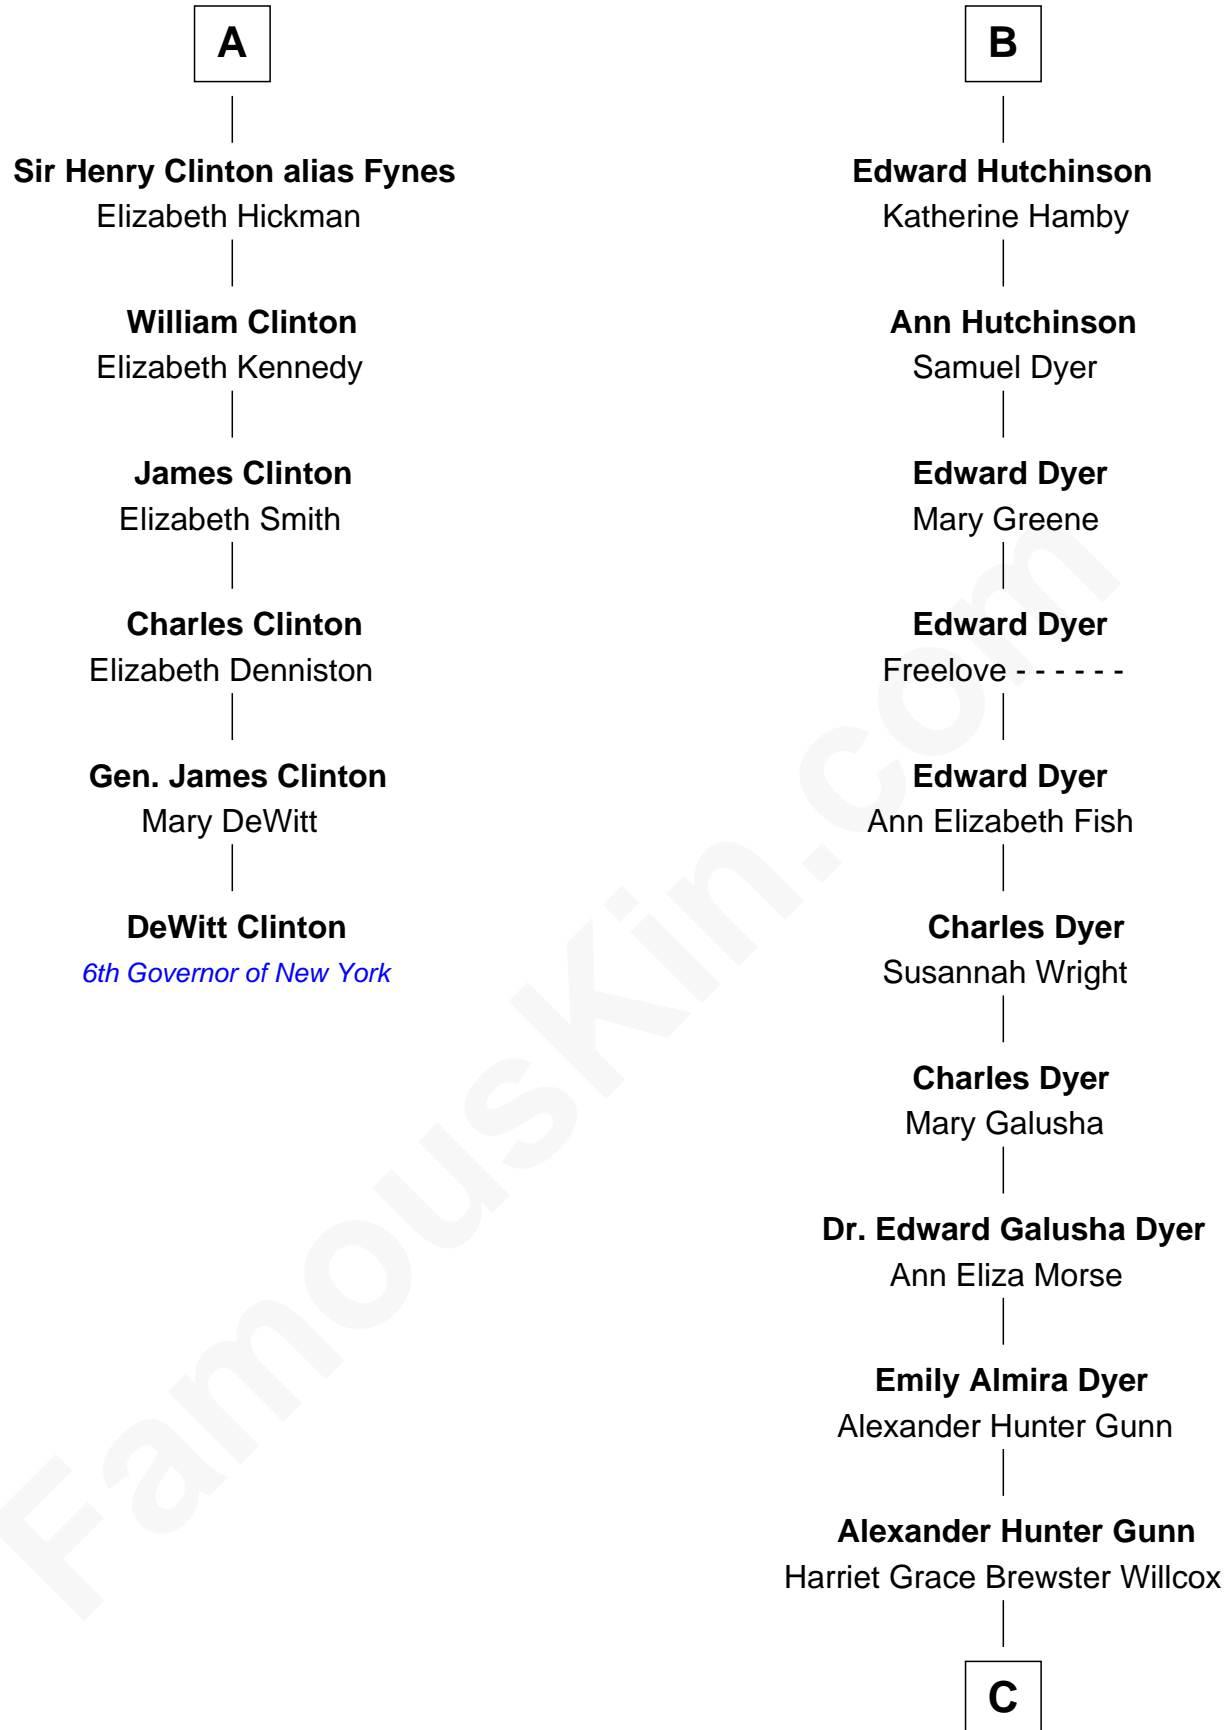

# FamousKin.com Relationship Chart of

**DeWitt Clinton**

*6th Governor of New York*

12th cousin 7 times removed of

**Elisabeth Shue**

*TV and Movie Actress*

**Sir Walter Blount**

Sancha de Ayala

C

**Mary Brewster Gunn**  
Adoniram Judson Wells

**Anne Brewster Wells**  
James William Shue

**Elisabeth Shue**  
*TV and Movie Actress*