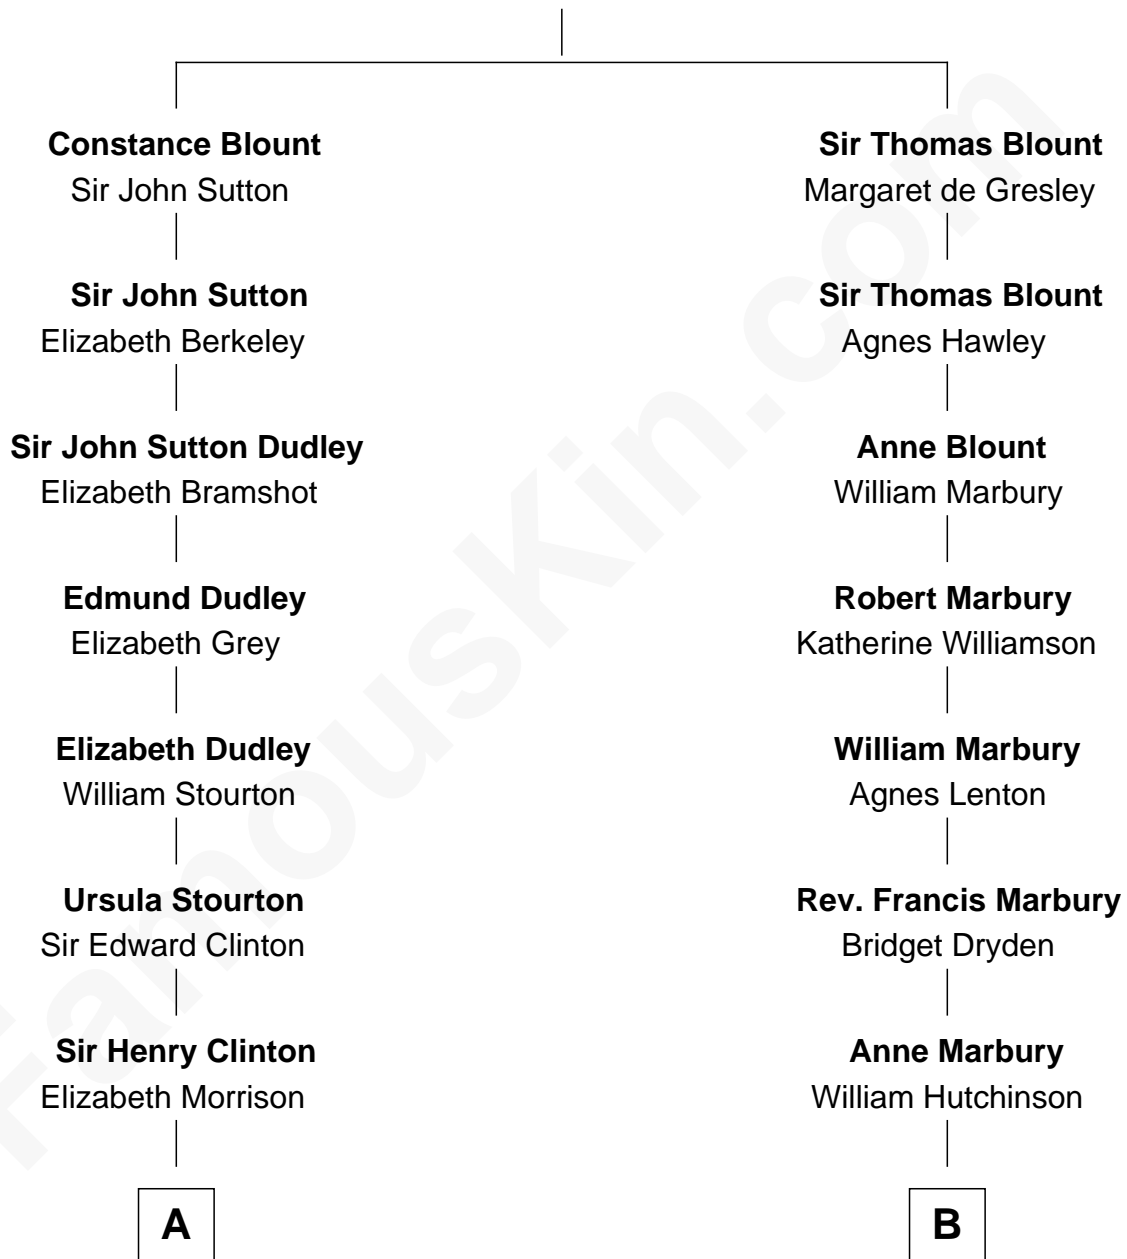

FamousKin.com Relationship Chart of

DeWitt Clinton

6th Governor of New York

12th cousin 7 times removed of

Andrew Shue

TV Actor

Sir Walter Blount

Sancha de Ayala

C

Mary Brewster Gunn
Adoniram Judson Wells

Anne Brewster Wells
James William Shue

Andrew Shue
TV Actor

FamousKin.com