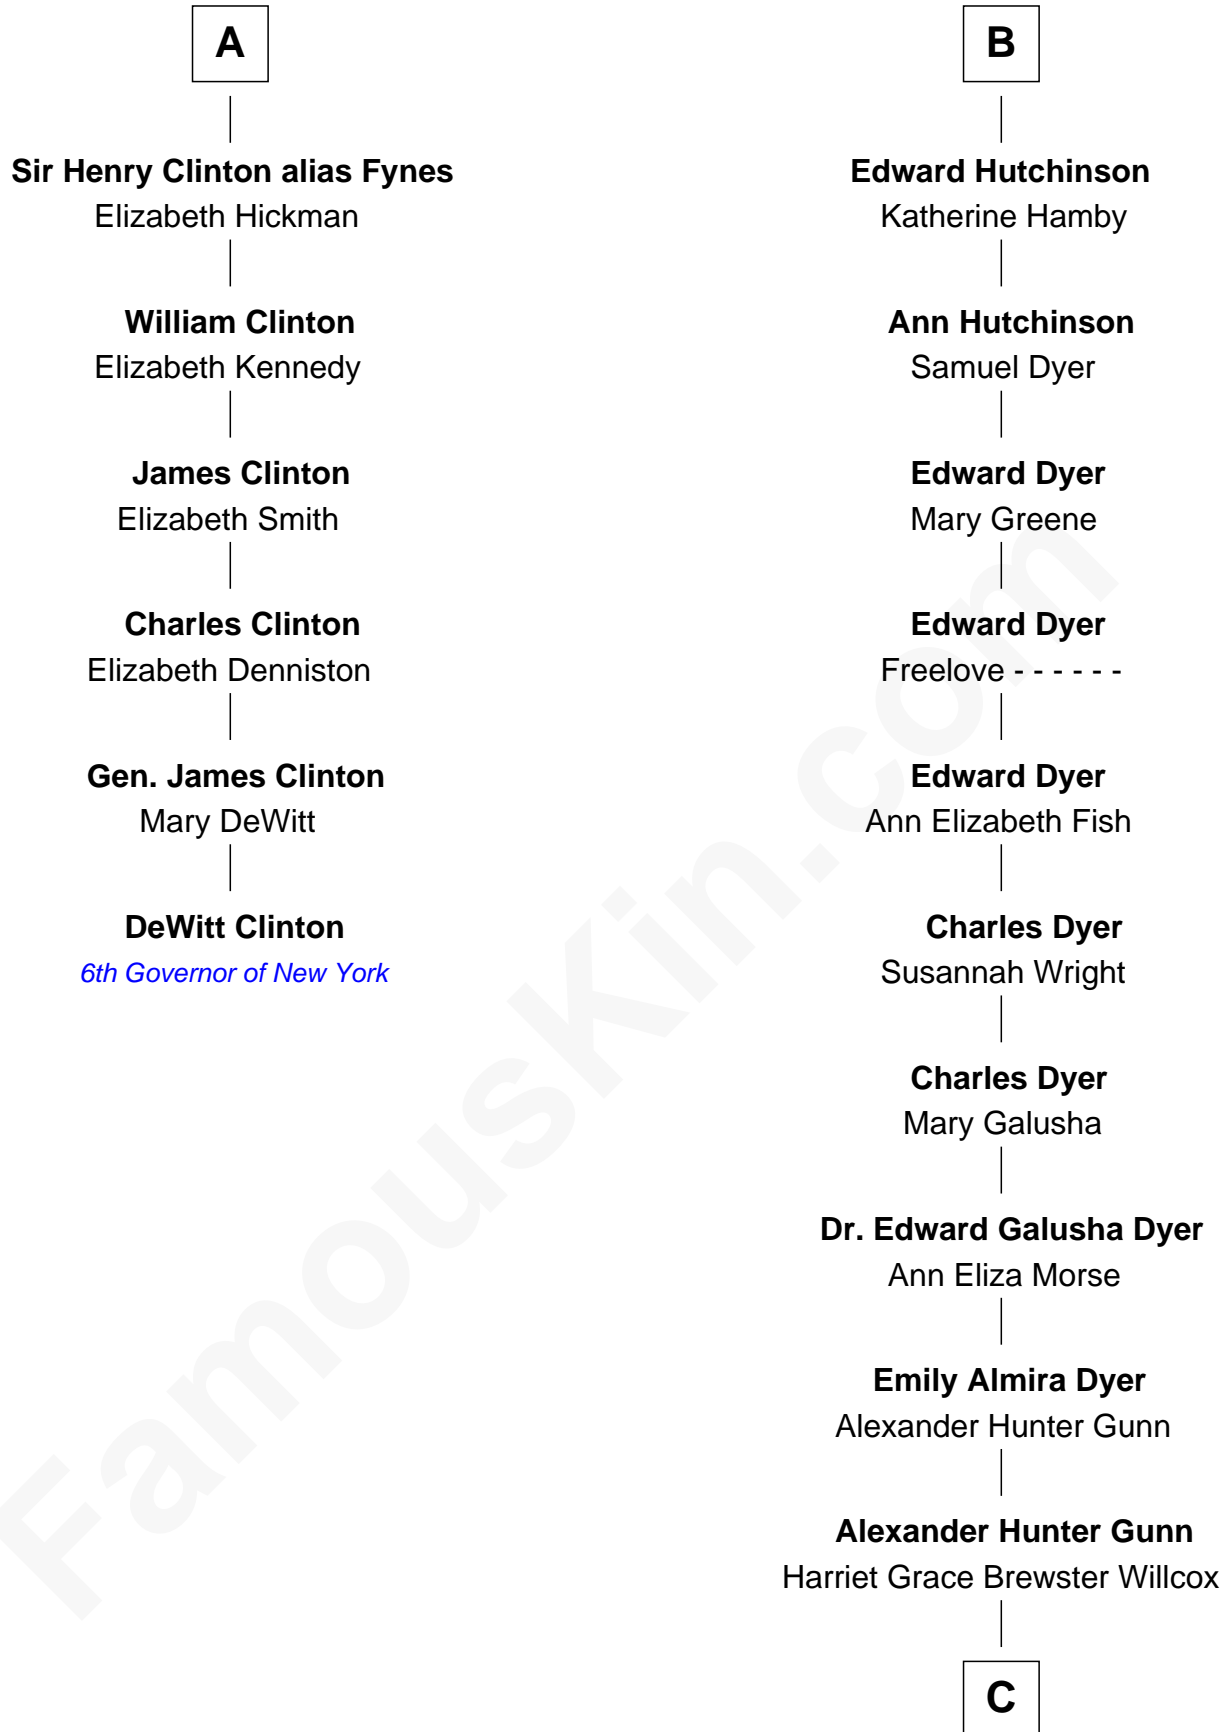

FamousKin.com Relationship Chart of

DeWitt Clinton

6th Governor of New York

12th cousin 7 times removed of

Andrew Shue

TV Actor

Sir Walter Blount

Sancha de Ayala

C

Mary Brewster Gunn
Adoniram Judson Wells

Anne Brewster Wells
James William Shue

Andrew Shue
TV Actor

FamousKin.com