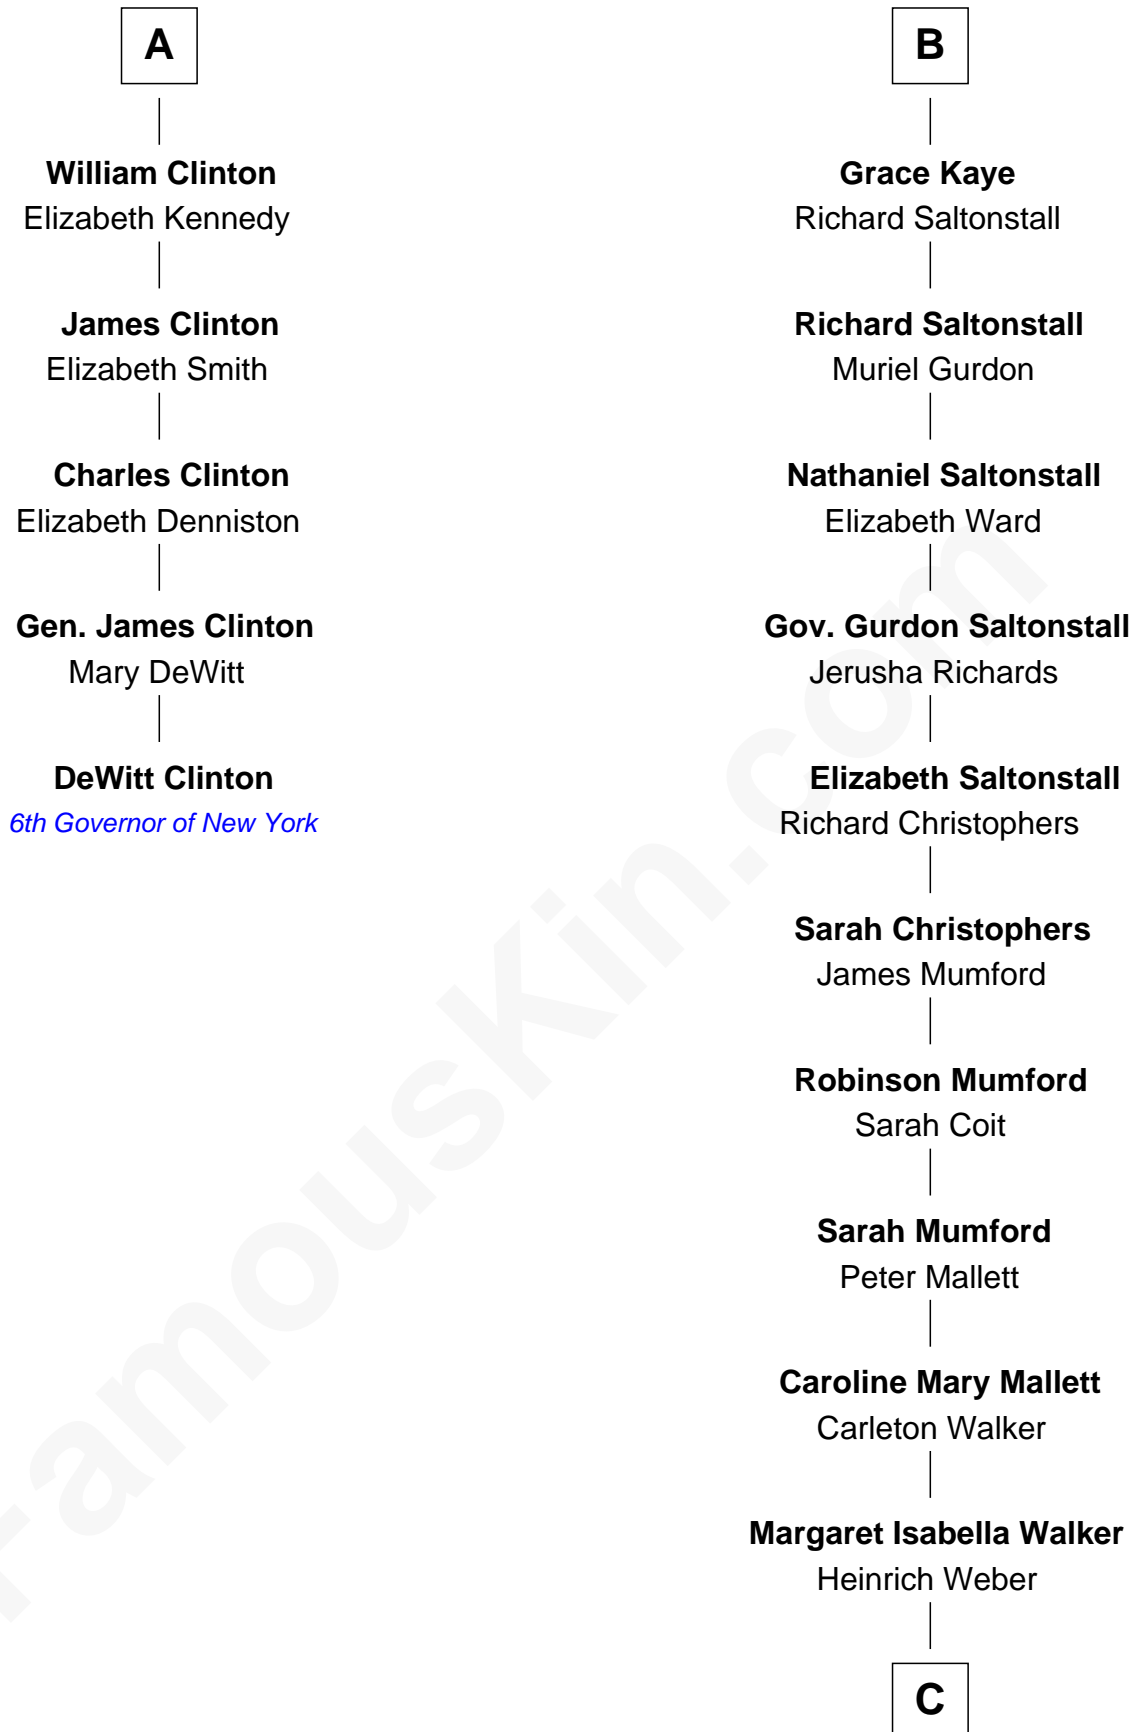

FamousKin.com Relationship Chart of

DeWitt Clinton

6th Governor of New York

11th cousin 9 times removed of

Carly Fiorina

CEO of Hewlett-Packard

C

John Walker Weber

Maude Graves

Cara Carleton Weber

Harold Marvin Sneed

Joseph Tyree Sneed

Madelon Montross Juergens

Carly Fiorina

CEO of Hewlett-Packard