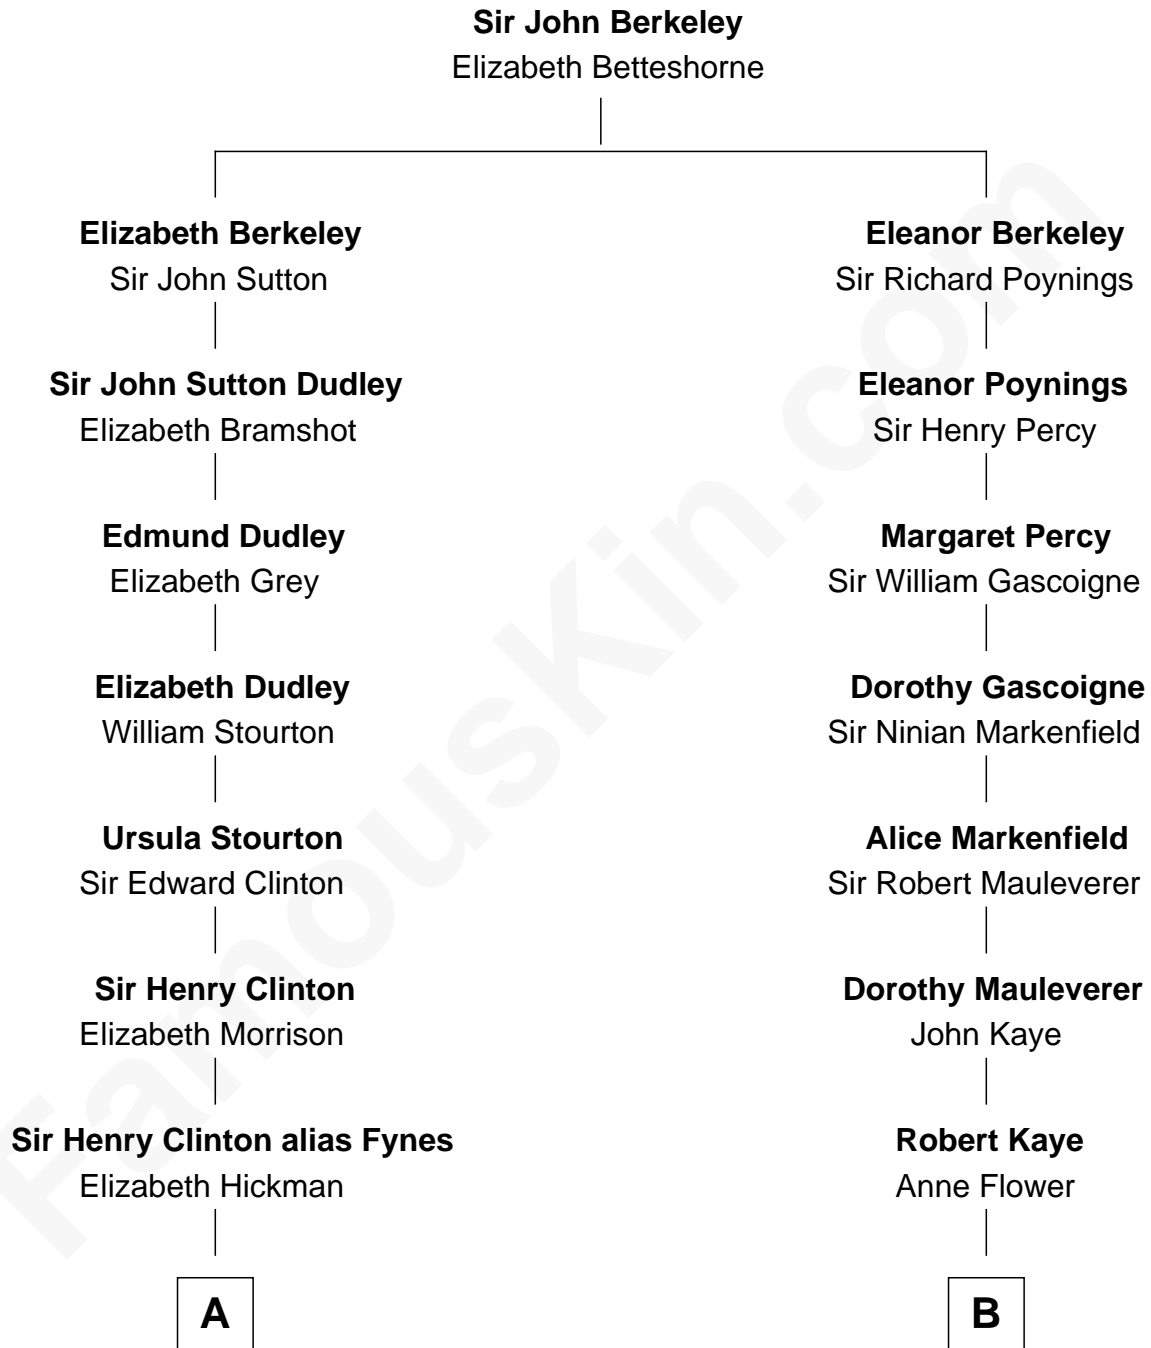

FamousKin.com Relationship Chart of

DeWitt Clinton

6th Governor of New York

11th cousin 9 times removed of

Carly Fiorina

CEO of Hewlett-Packard

C

John Walker Weber

Maude Graves

Cara Carleton Weber

Harold Marvin Sneed

Joseph Tyree Sneed

Madelon Montross Juergens

Carly Fiorina

CEO of Hewlett-Packard