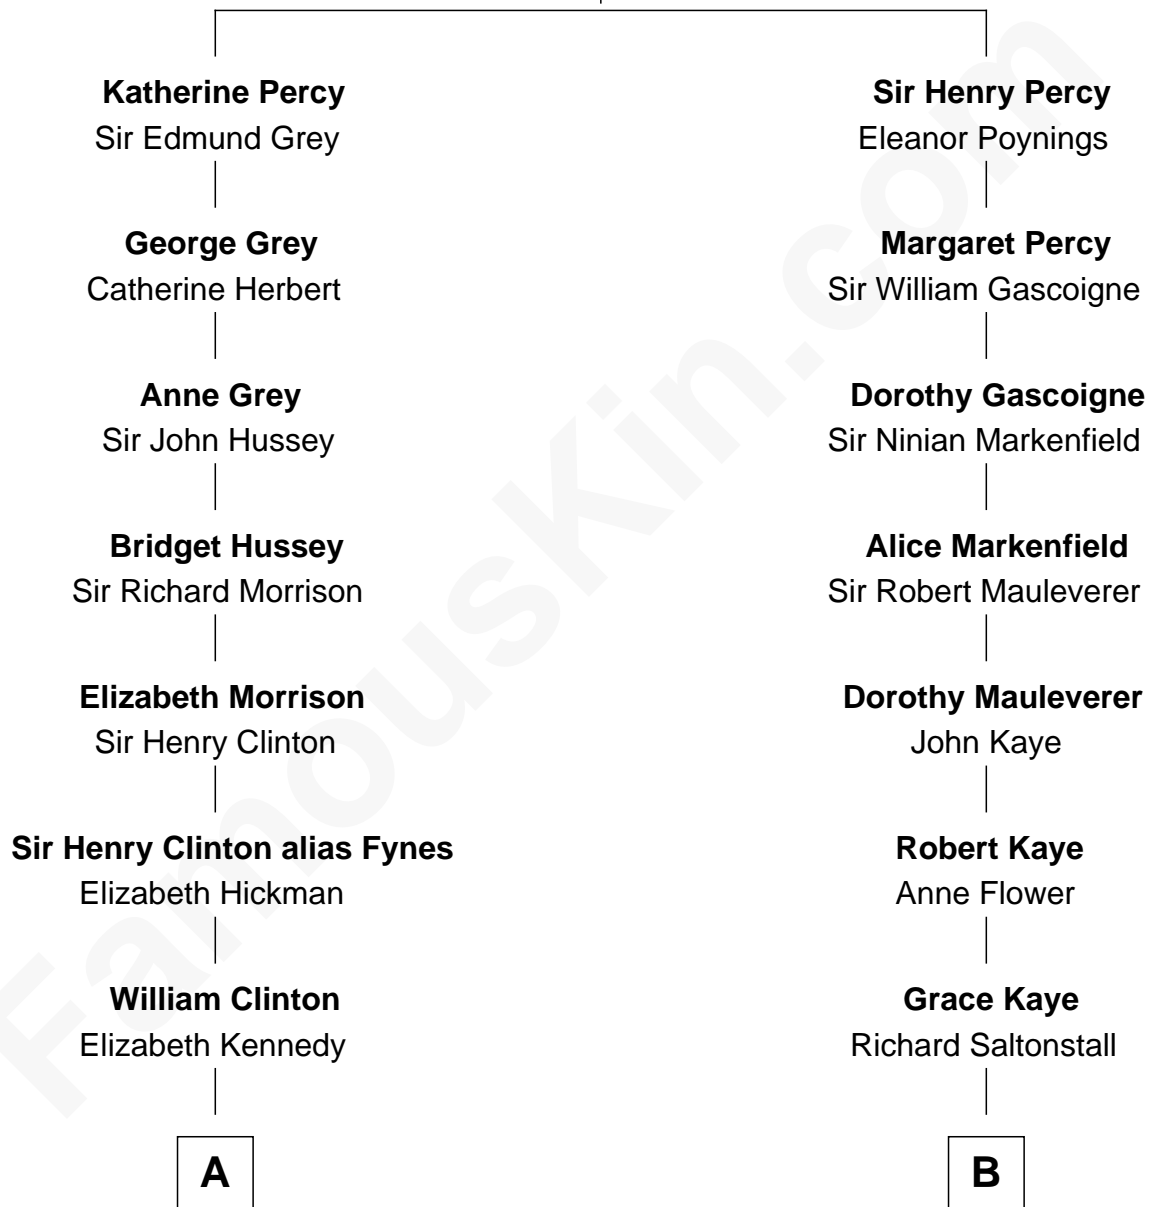

# FamousKin.com Relationship Chart of

**DeWitt Clinton**

*6th Governor of New York*

10th cousin 9 times removed of

**Carly Fiorina**

*CEO of Hewlett-Packard*

**Sir Henry Percy**  
Eleanor Neville

**C**

**Cara Carleton Weber**  
Harold Marvin Sneed

**Joseph Tyree Sneed**  
Madelon Montross Juergens

**Carly Fiorina**  
*CEO of Hewlett-Packard*

FamousKin.com