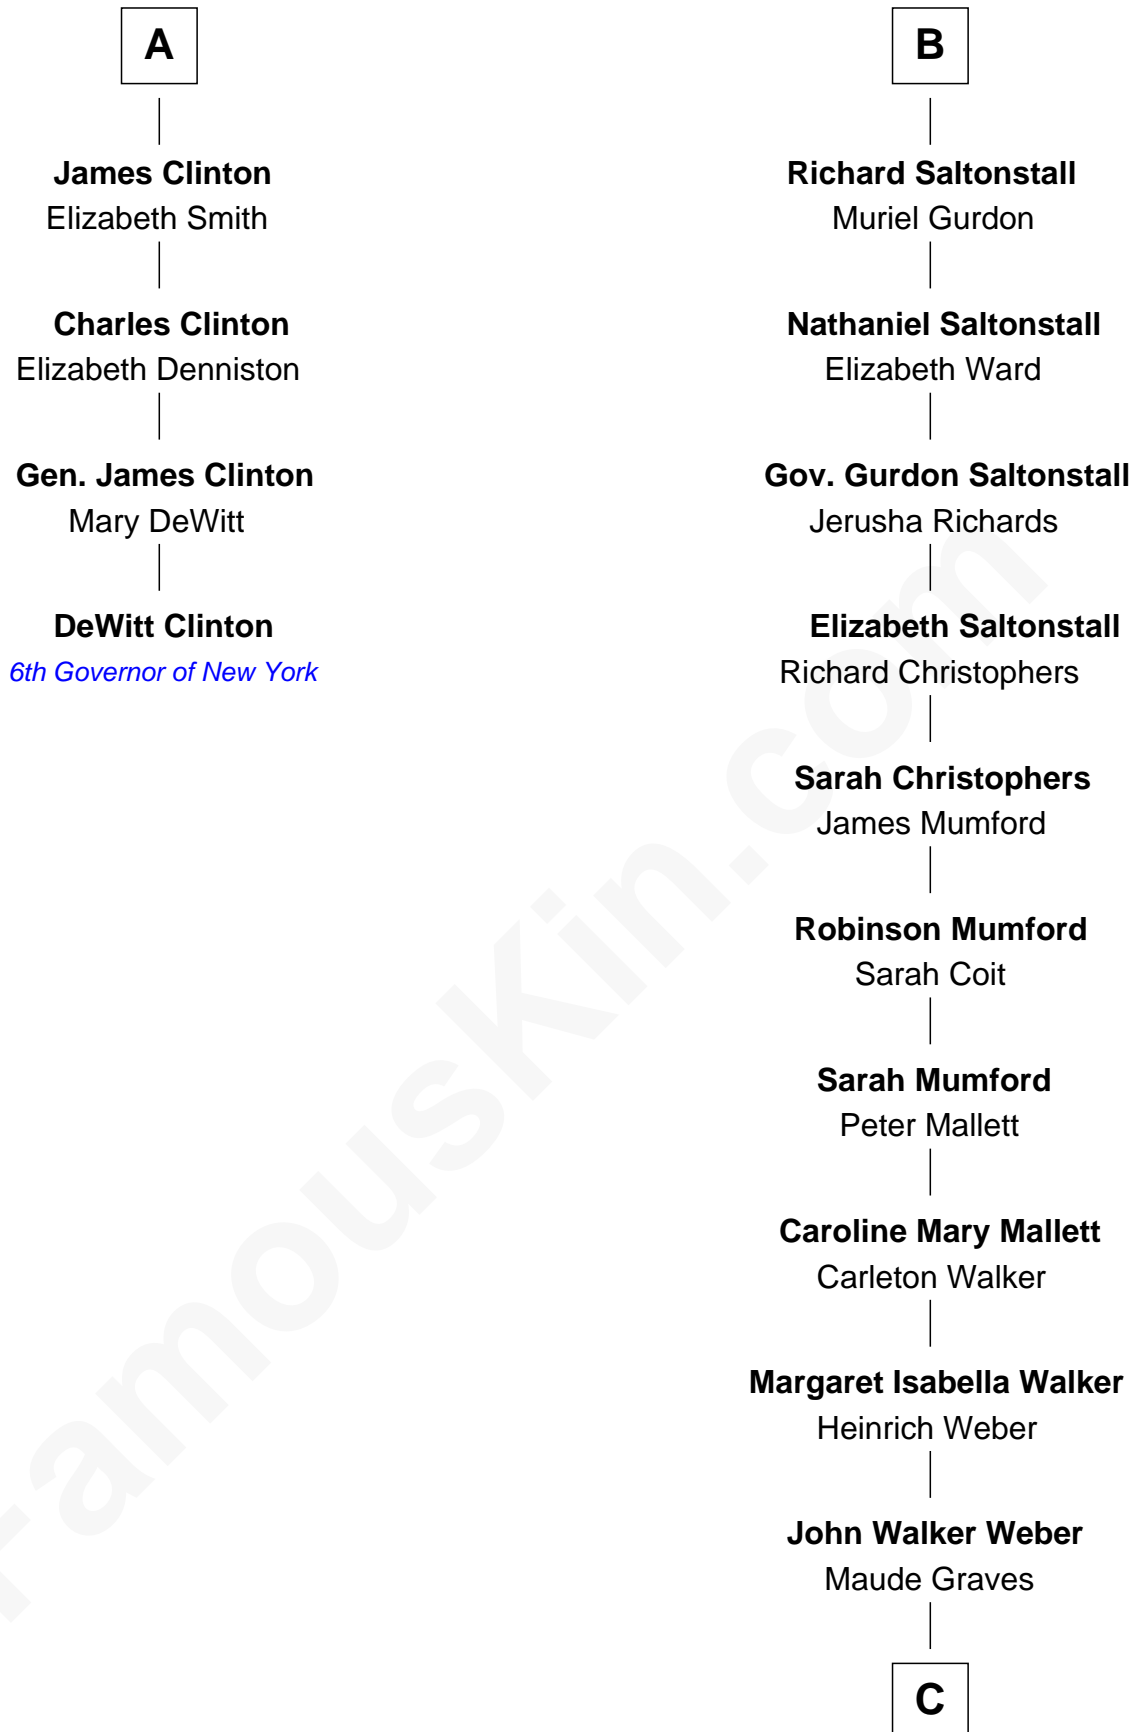

# FamousKin.com Relationship Chart of

**DeWitt Clinton**

*6th Governor of New York*

10th cousin 9 times removed of

**Carly Fiorina**

*CEO of Hewlett-Packard*

**Sir Henry Percy**  
Eleanor Neville

**C**

**Cara Carleton Weber**  
Harold Marvin Sneed

**Joseph Tyree Sneed**  
Madelon Montross Juergens

**Carly Fiorina**  
*CEO of Hewlett-Packard*

FamousKin.com