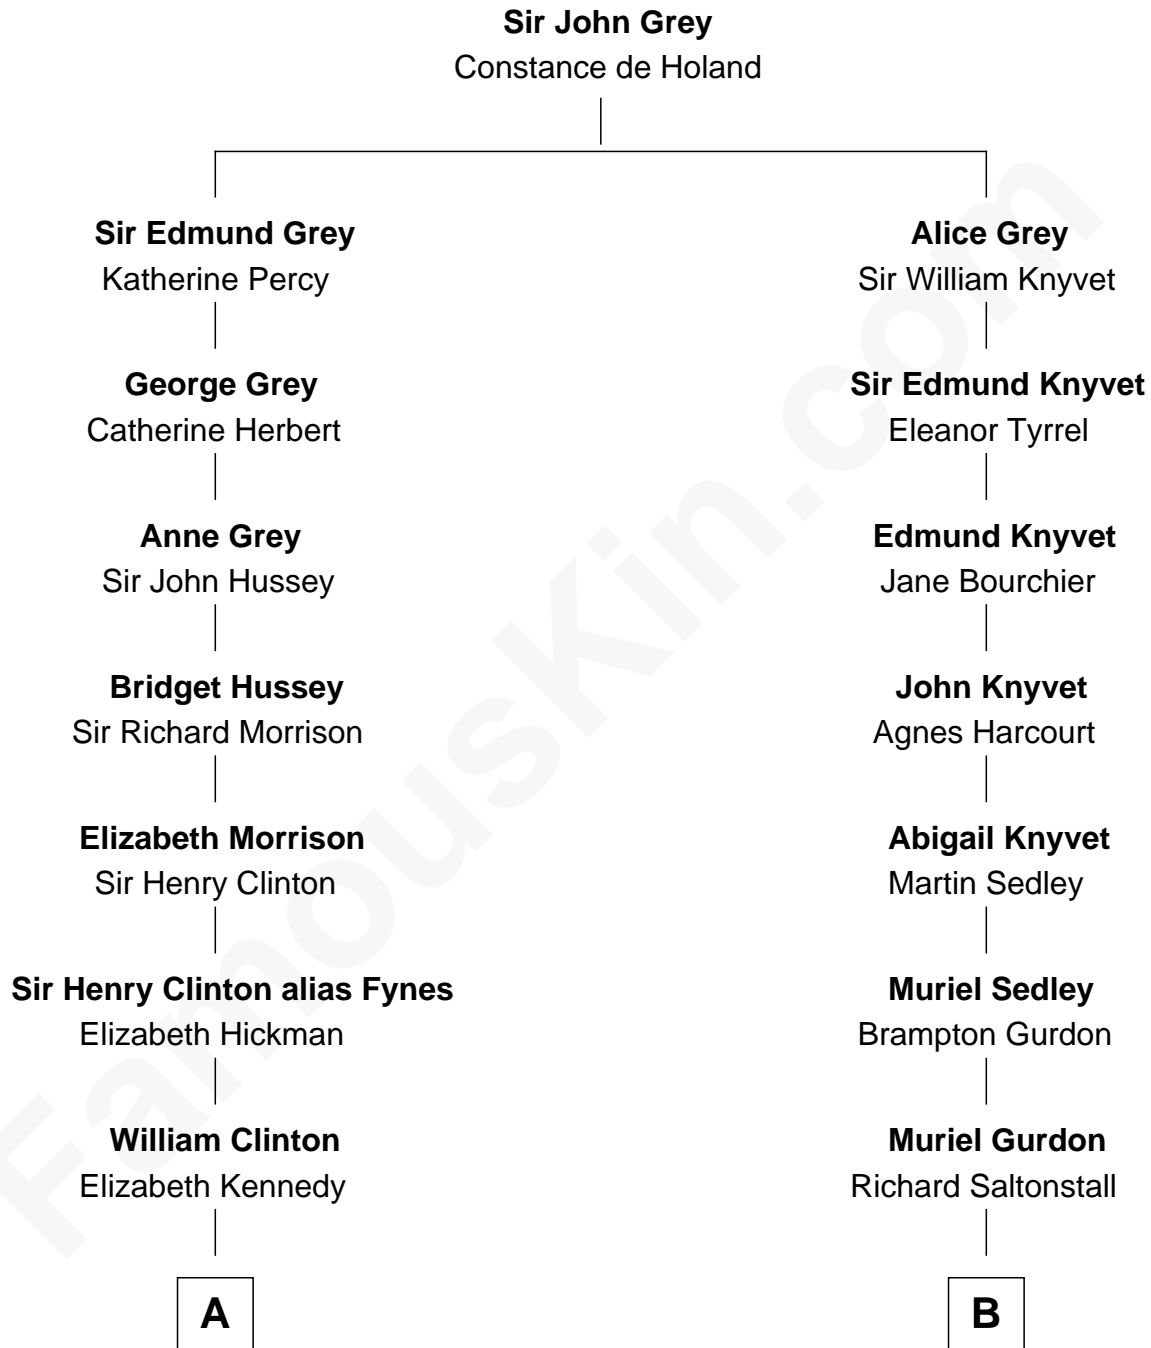

FamousKin.com Relationship Chart of

DeWitt Clinton

6th Governor of New York

10th cousin 8 times removed of

Carly Fiorina

CEO of Hewlett-Packard

C

Joseph Tyree Sneed
Madelon Montross Juergens