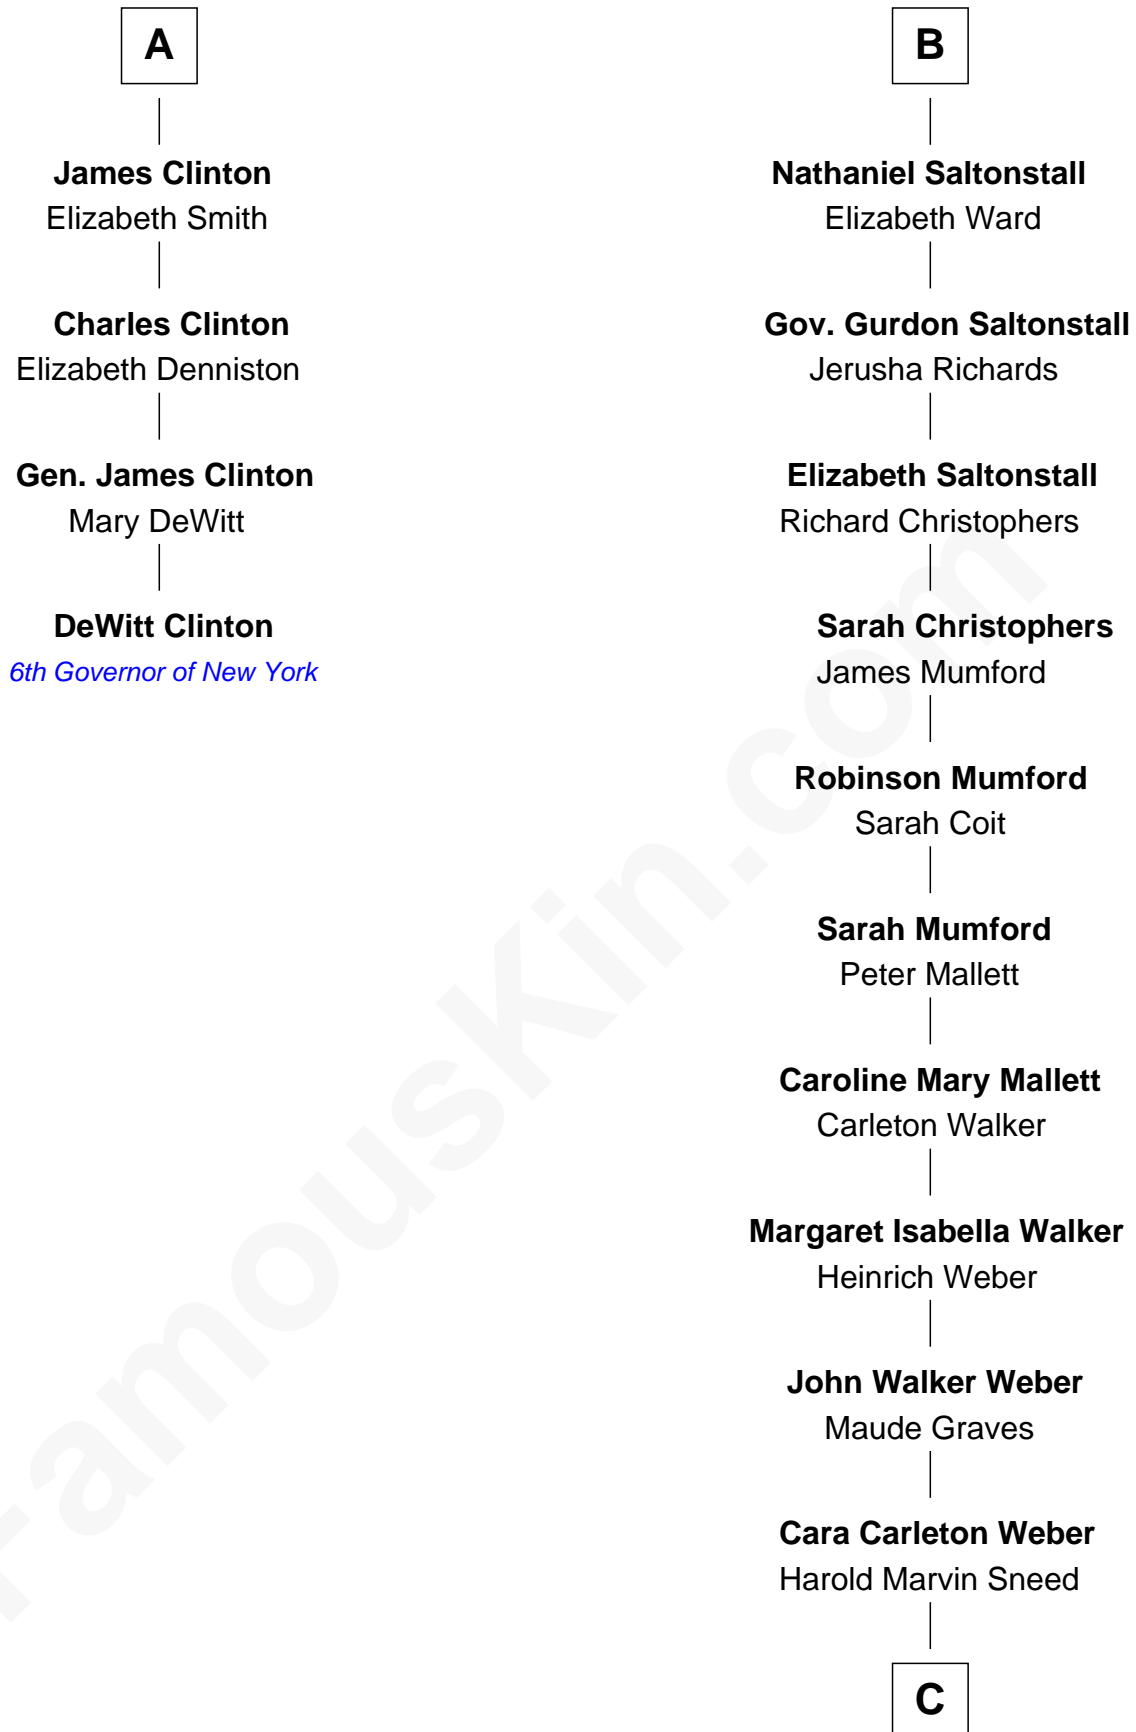

FamousKin.com Relationship Chart of

DeWitt Clinton

6th Governor of New York

10th cousin 8 times removed of

Carly Fiorina

CEO of Hewlett-Packard

C

Joseph Tyree Sneed
Madelon Montross Juergens