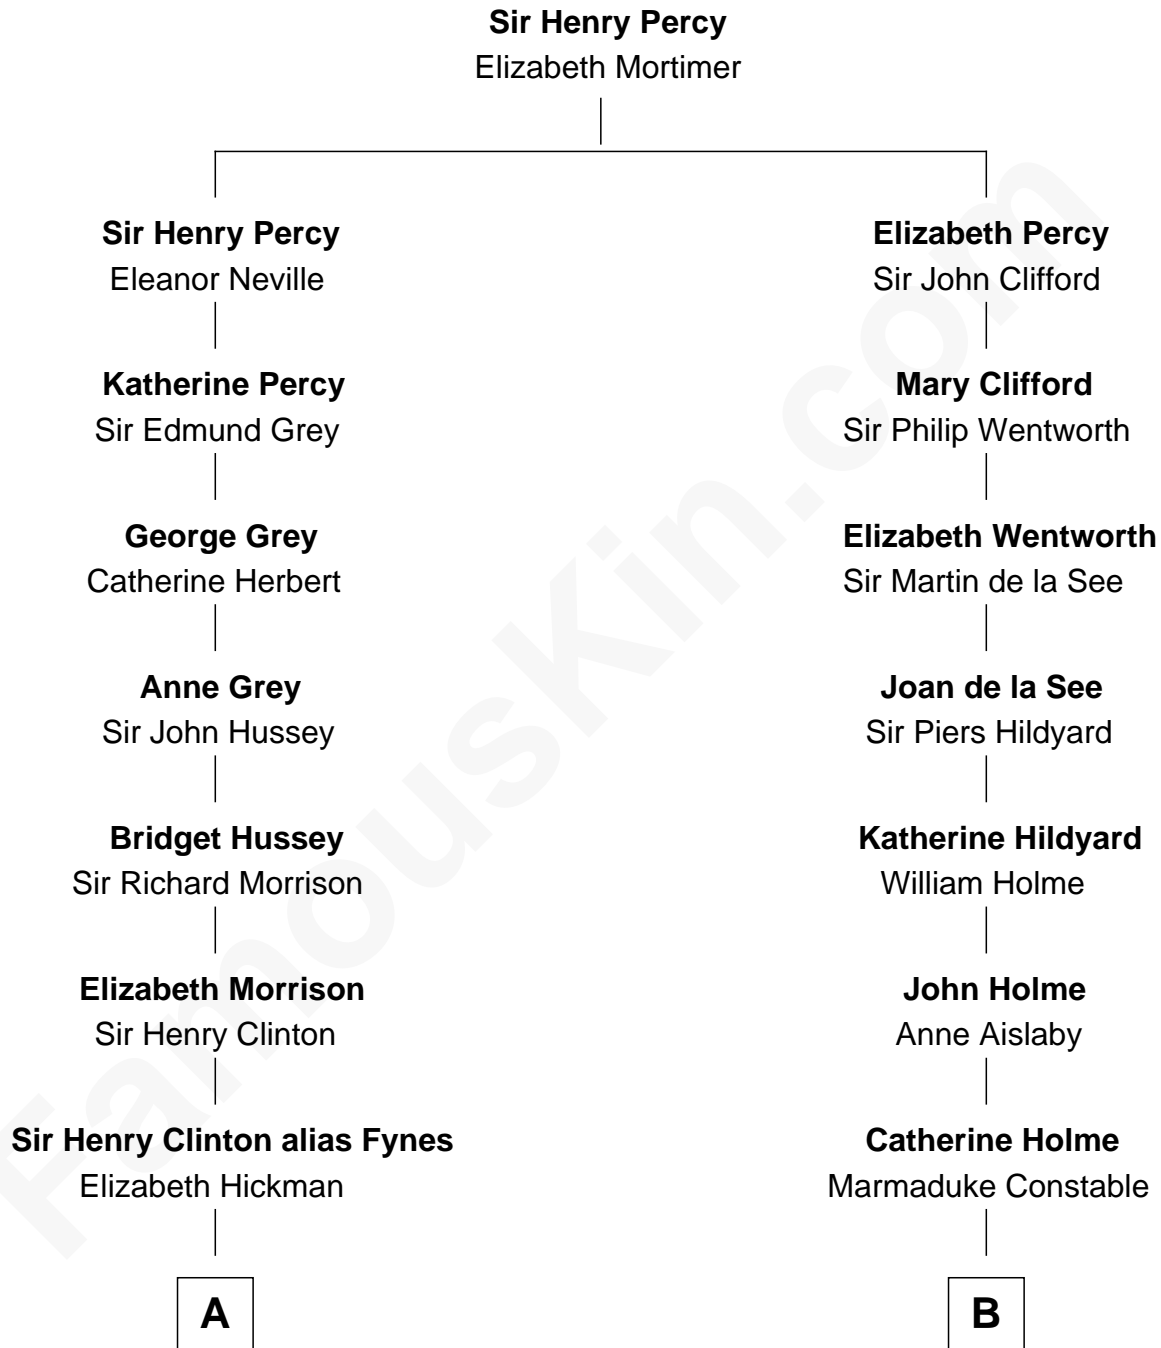

FamousKin.com Relationship Chart of

DeWitt Clinton

6th Governor of New York

11th cousin 9 times removed of

Illeana Douglas

TV and Movie Actress

C

Lena Priscilla Shackelford
Edouard Gregory Hesselberg

Melvyn Edouard Hesselberg
Rosalind Hightower

Gregory Hesselberg
Joan Georgescu

Illeana Douglas
TV and Movie Actress