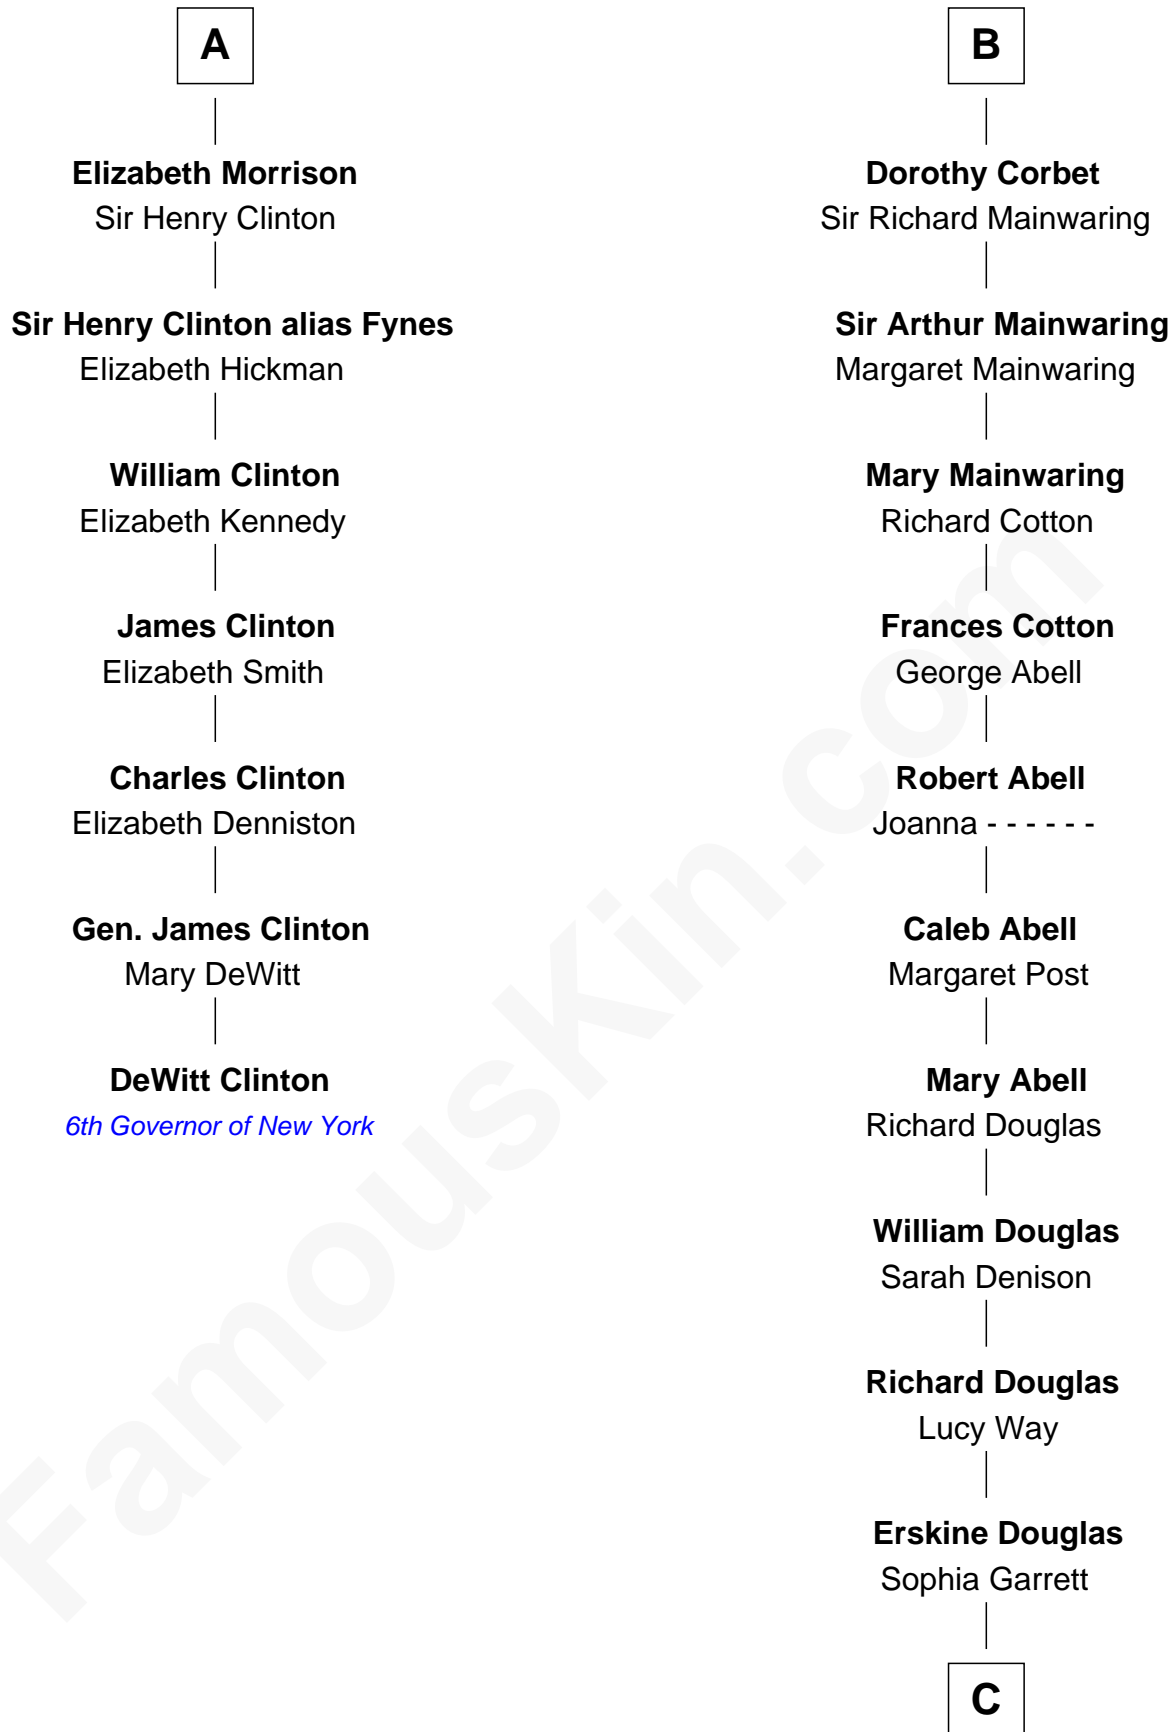

FamousKin.com Relationship Chart of

DeWitt Clinton

6th Governor of New York

13th cousin 8 times removed of

Illeana Douglas

TV and Movie Actress

Ralph de Stafford

Margaret de Audley

John de Ferrers

Robert de Ferrers

Margaret Despencer

Sir Edmund Ferrers

Ellen Roche

Sir William Ferrers

Elizabeth Belknap

Anne Ferrers

Sir Walter Devereux

Elizabeth Devereux

Sir Richard Corbet

Sir Robert Corbet

Elizabeth Vernon

B

C

Emma Jane Douglas

Col. George Taliaferro Shackelford

Lena Priscilla Shackelford

Edouard Gregory Hesselberg

Melvyn Edouard Hesselberg

Rosalind Hightower

Gregory Hesselberg

Joan Georgescu

Illeana Douglas