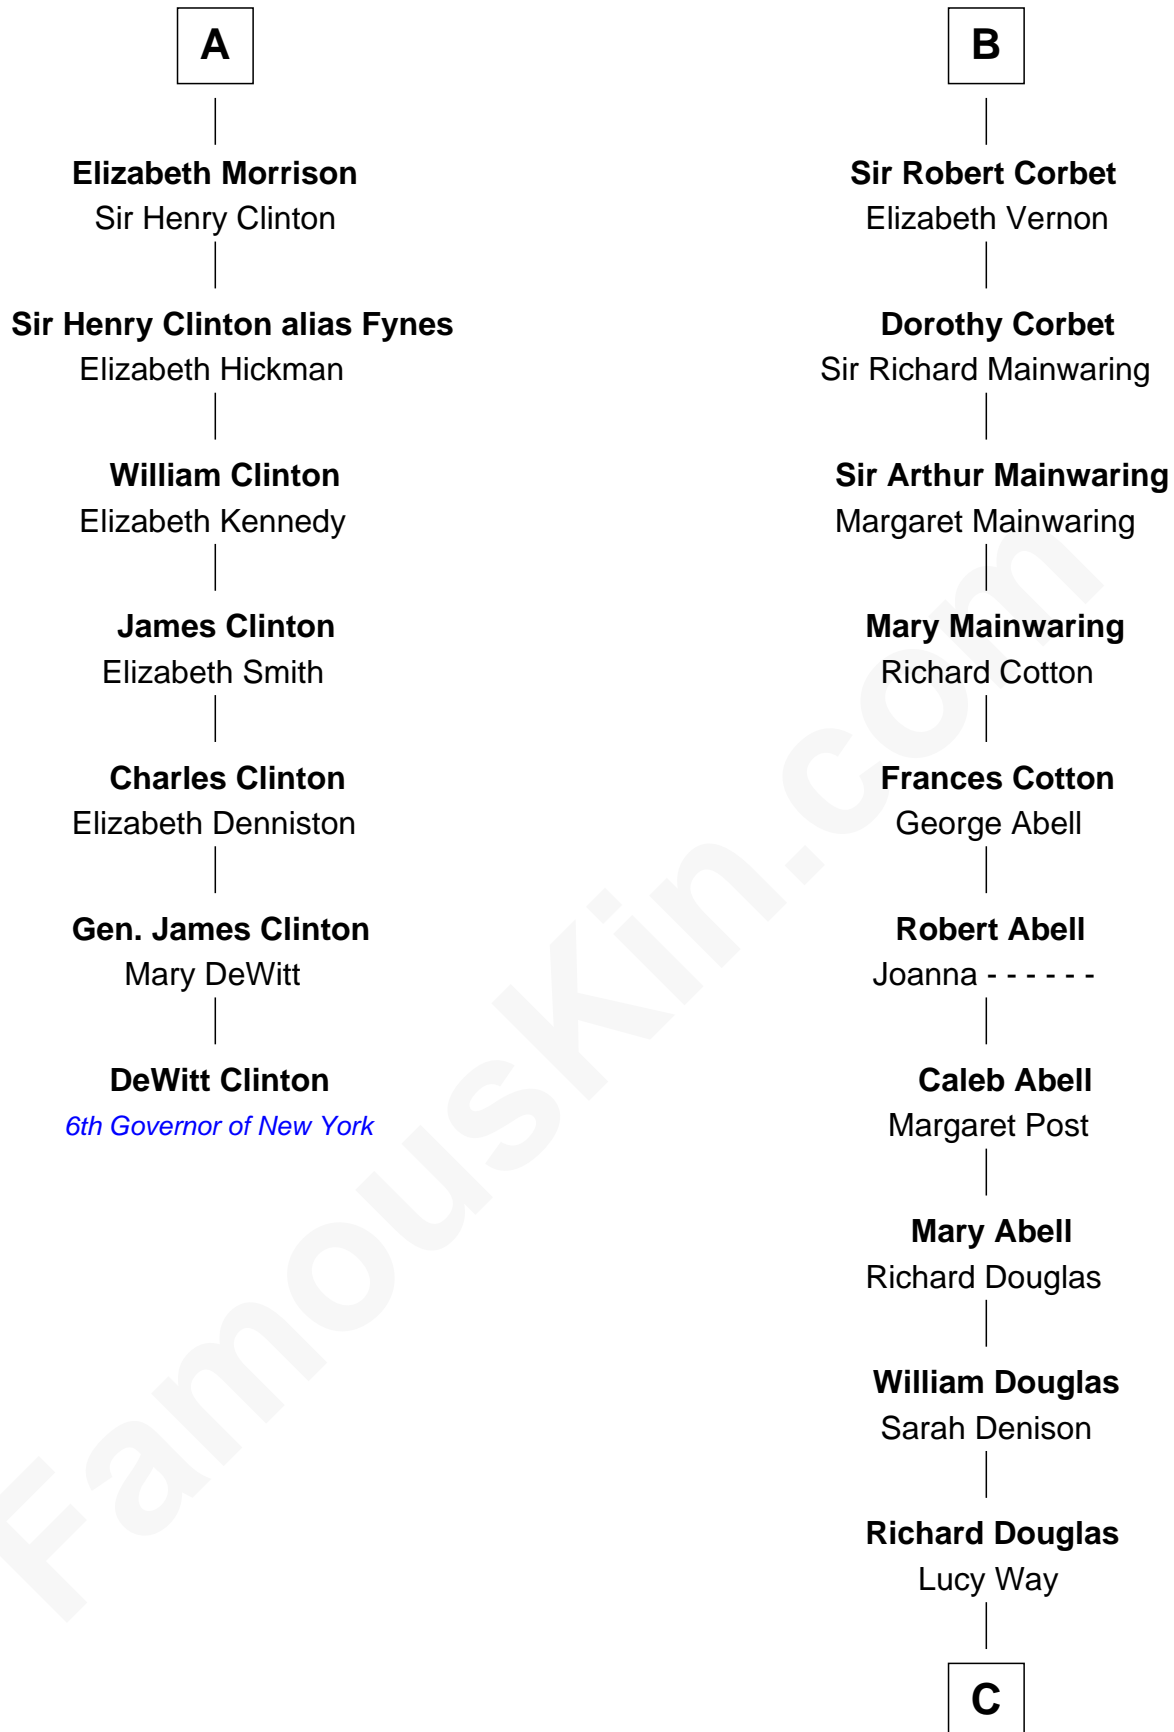

FamousKin.com Relationship Chart of

DeWitt Clinton

6th Governor of New York

13th cousin 7 times removed of

Melvyn Douglas

Movie Actor

C

Erskine Douglas

Sophia Garrett

Emma Jane Douglas

Col. George Taliaferro Shackelford

Lena Priscilla Shackelford

Edouard Gregory Hesselberg

Melvyn Douglas

Movie Actor

FamousKin.com