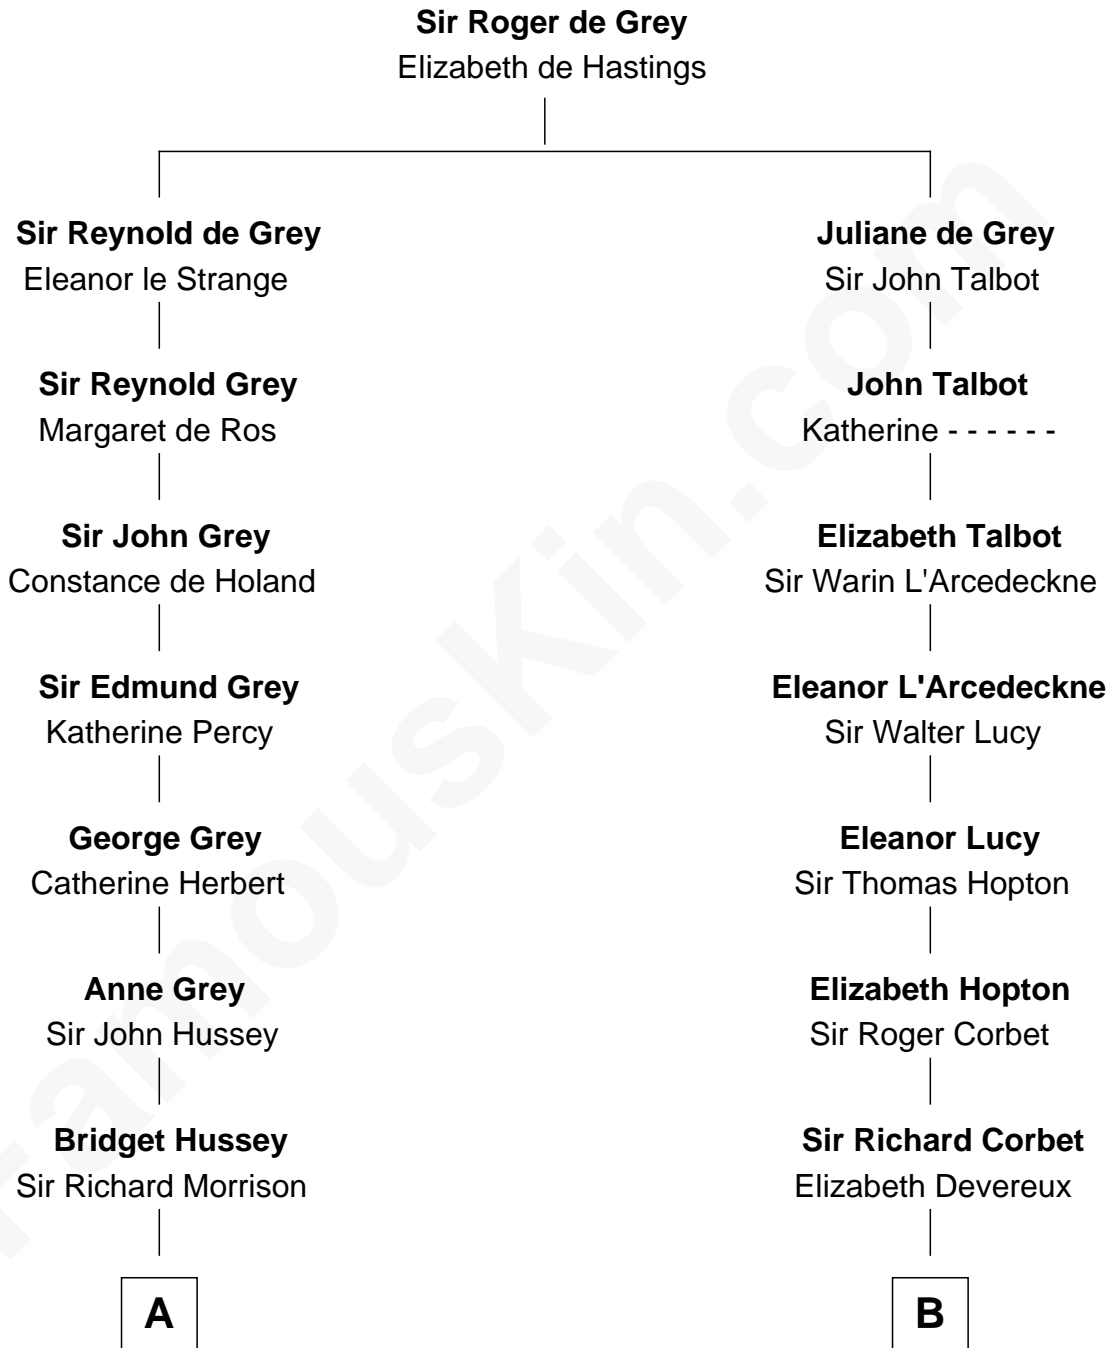

FamousKin.com Relationship Chart of

DeWitt Clinton

6th Governor of New York

13th cousin 7 times removed of

Melvyn Douglas

Movie Actor

C

Erskine Douglas

Sophia Garrett

Emma Jane Douglas

Col. George Taliaferro Shackelford

Lena Priscilla Shackelford

Edouard Gregory Hesselberg

Melvyn Douglas

Movie Actor

FamousKin.com