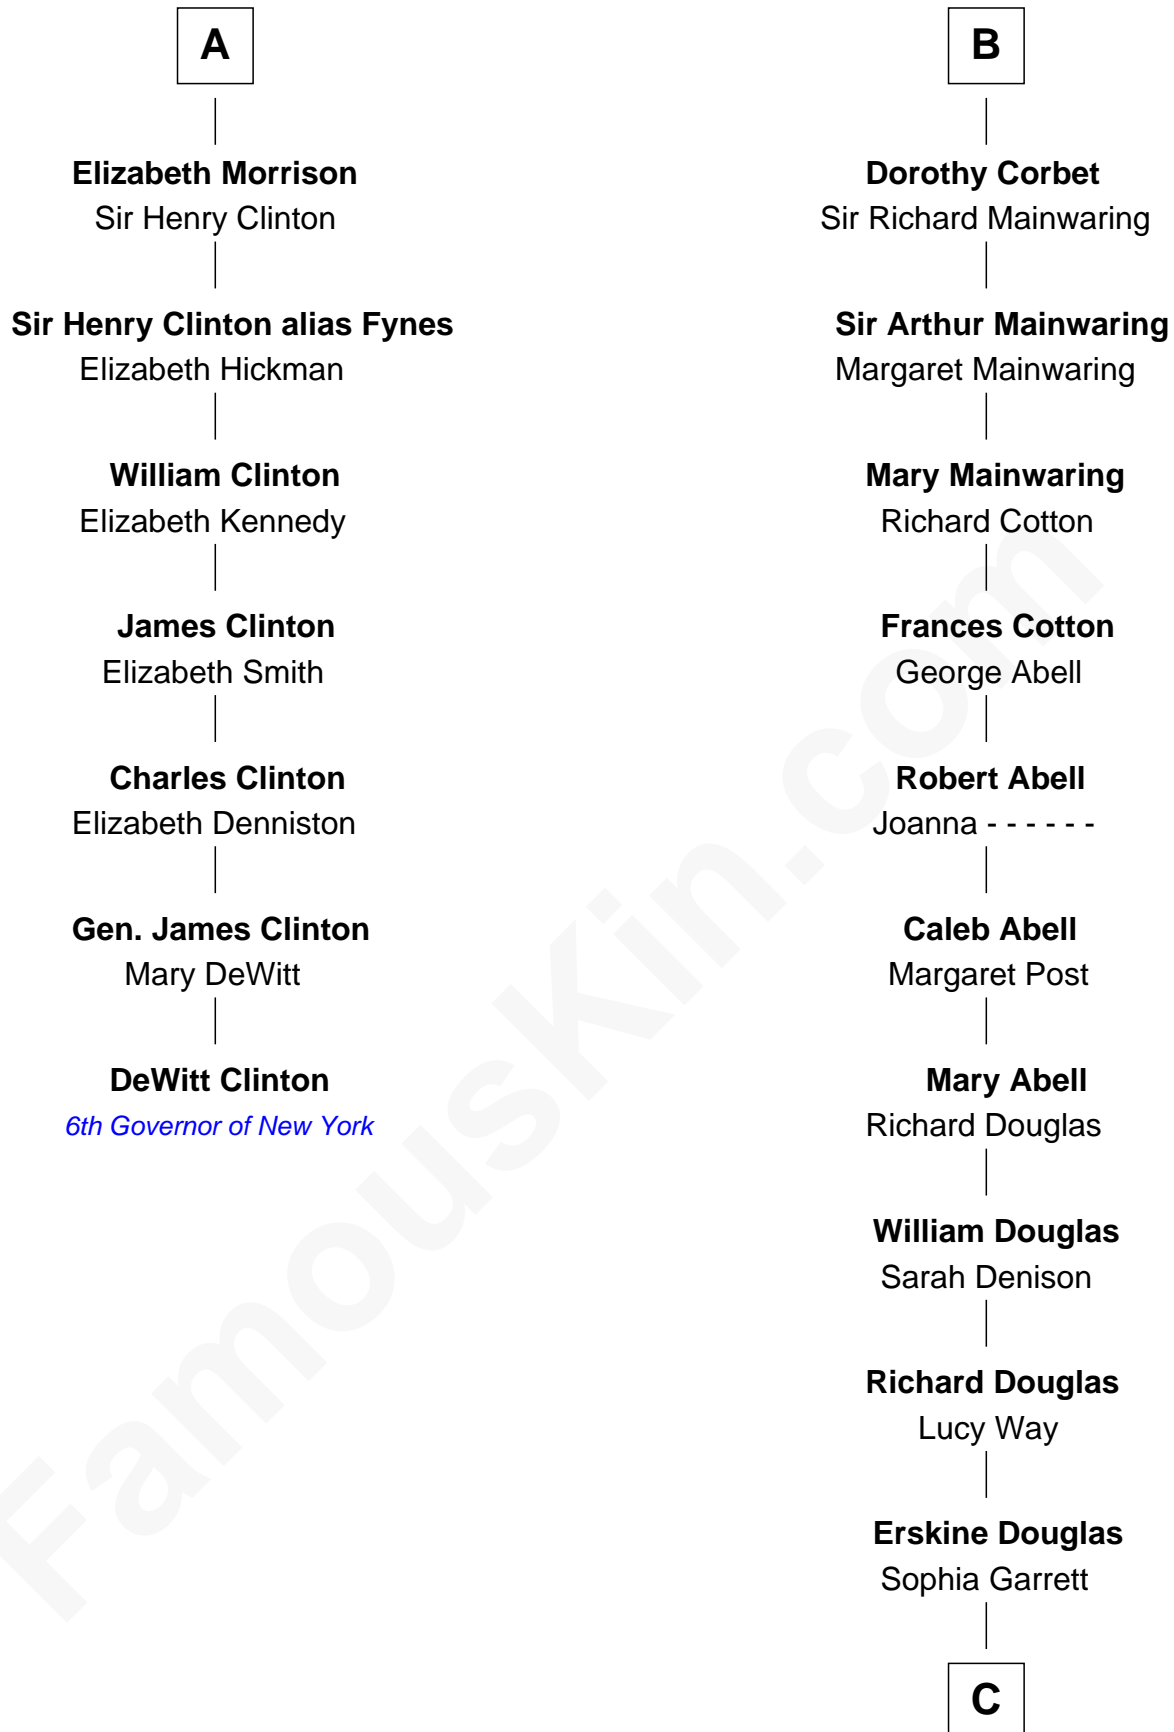

FamousKin.com Relationship Chart of

DeWitt Clinton

6th Governor of New York

13th cousin 6 times removed of

Melvyn Douglas

Movie Actor

Ralph de Stafford
Margaret de Audley

Beatrice de Stafford

Thomas de Ros

Margaret de Ros

Sir Reynold Grey

Sir John Grey

Constance de Holand

Sir Edmund Grey

Katherine Percy

George Grey

Robert de Ferrers

Margaret Despencer

Sir Edmund Ferrers

Ellen Roche

Sir William Ferrers

Elizabeth Belknap

Anne Ferrers

Sir Walter Devereux

Elizabeth Devereux

Sir Richard Corbet

Sir Robert Corbet

Elizabeth Vernon

B

C

Emma Jane Douglas

Col. George Taliaferro Shackelford