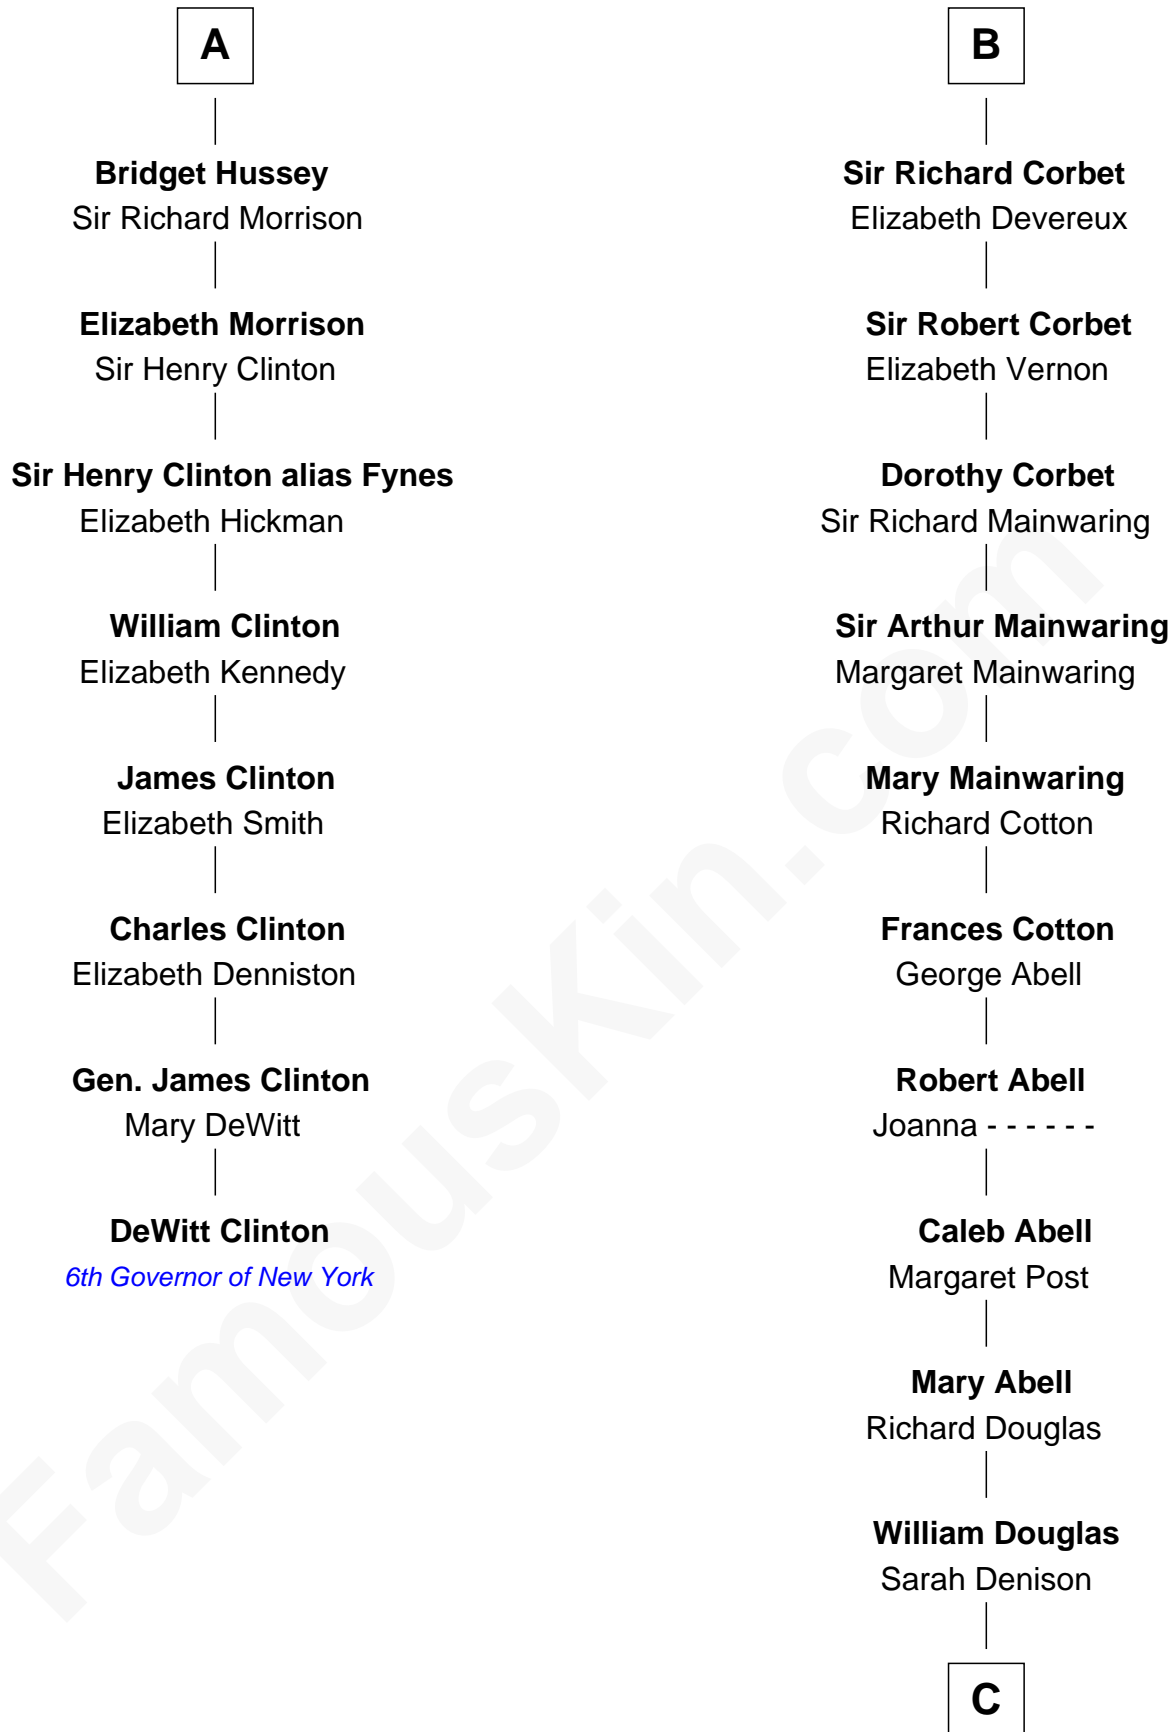

FamousKin.com Relationship Chart of

DeWitt Clinton

6th Governor of New York

14th cousin 7 times removed of

Melvyn Douglas

Movie Actor

C

Richard Douglas

Lucy Way

Erskine Douglas

Sophia Garrett

Emma Jane Douglas

Col. George Taliaferro Shackelford

Lena Priscilla Shackelford

Edouard Gregory Hesselberg

Melvyn Douglas