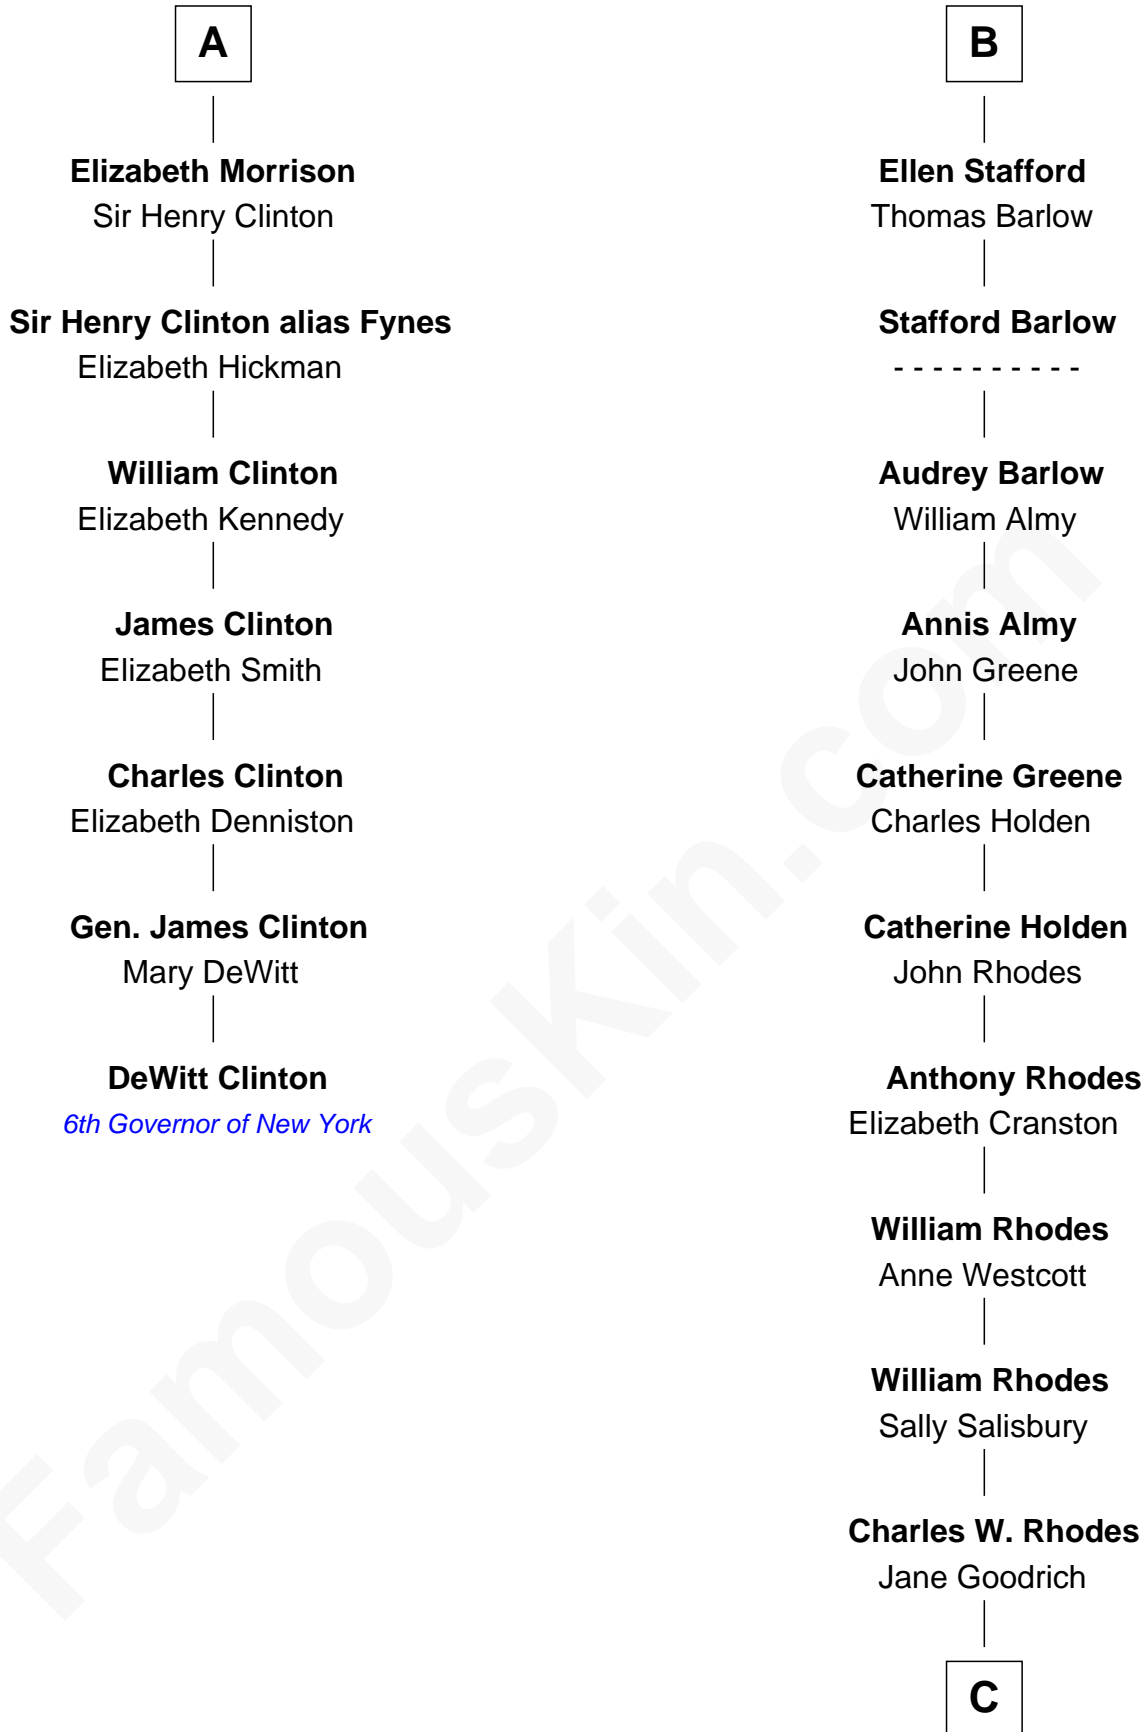

FamousKin.com Relationship Chart of

DeWitt Clinton

6th Governor of New York

13th cousin 8 times removed of

Sarah Palin

9th Governor of Alaska

C

Alma Miranda Rhodes

James W. Heath

Charles R. Heath

Alice Adeline Oriel

Charles Francis Heath

Nellie Marie Brandt

Charles Richard Heath

Sarah Sheeran

Sarah Palin

9th Governor of Alaska

FamousKin.com