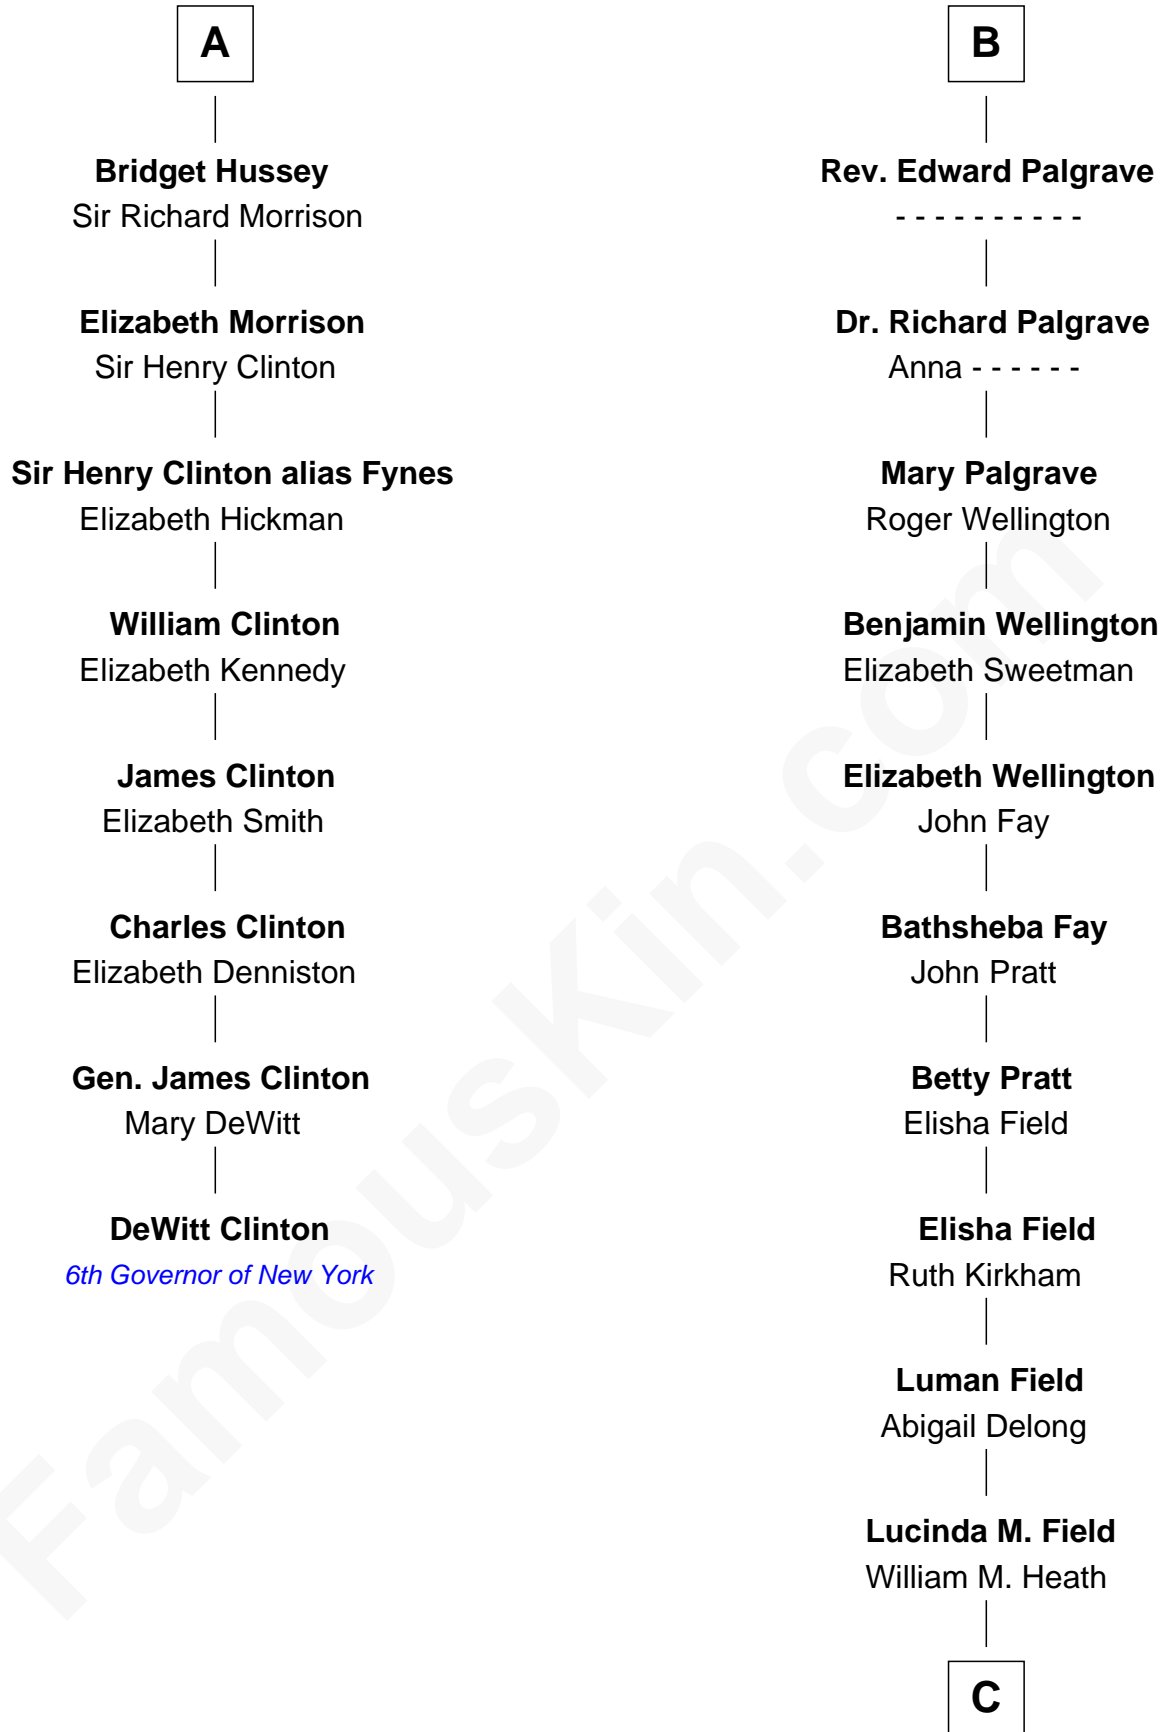

# FamousKin.com Relationship Chart of

**DeWitt Clinton**

*6th Governor of New York*

14th cousin 7 times removed of

**Sarah Palin**

*9th Governor of Alaska*

**Elizabeth de Badlesmere**

*with husband*  
Sir Edmund Mortimer

**Elizabeth Mortimer**  
Sir Henry Percy

**Elizabeth Goushill**  
Sir Robert Wingfield

**Sir Henry Percy**  
Eleanor Neville

**Elizabeth Wingfield**  
Sir William Brandon

**Katherine Percy**  
Sir Edmund Grey

**Eleanor Brandon**  
John Glemham

**George Grey**  
Catherine Herbert

**Anne Glemham**  
Henry Palgrave

**Anne Grey**  
Sir John Hussey

**Thomas Palgrave**  
Alice Gunton

**A**

**B**

**C**

**James W. Heath**  
Alma Miranda Rhodes

**Charles R. Heath**  
Alice Adeline Oriel

**Charles Francis Heath**  
Nellie Marie Brandt

**Charles Richard Heath**  
Sarah Sheeran

**Sarah Palin**  
*9th Governor of Alaska*